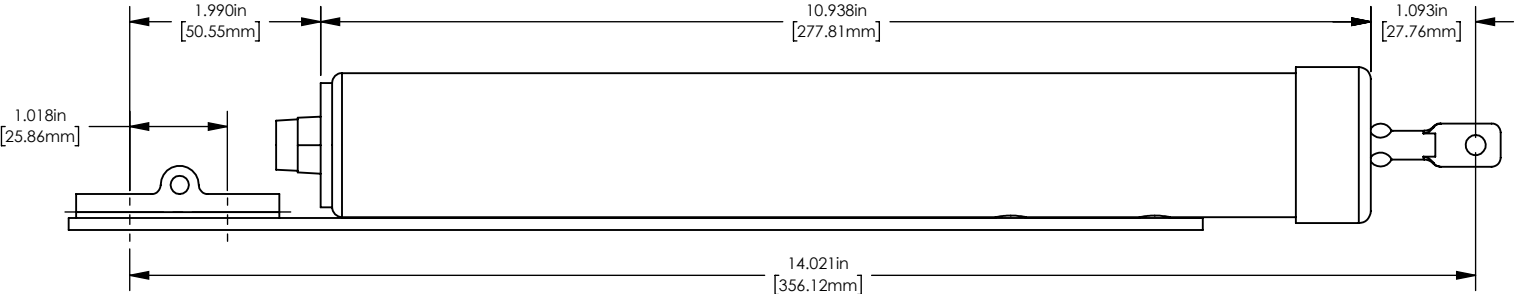

IDEAL SECURITY SK4015 SPECIFICATION

AS SHIPPED

AS INSTALLED

**EXTENDED TO AUTO LOCK POSITION
MAX OPEN ANGLE 60 DEGREE**