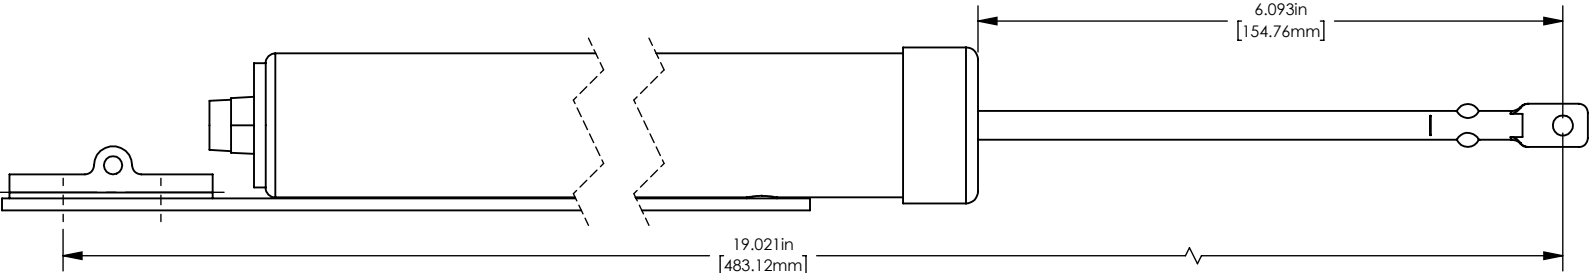

IDEAL SECURITY SK4015 SPECIFICATION

AS SHIPPED

AS INSTALLED

**EXTENDED TO AUTO LOCK POSITION
MAX OPEN ANGLE 60 DEGREE**