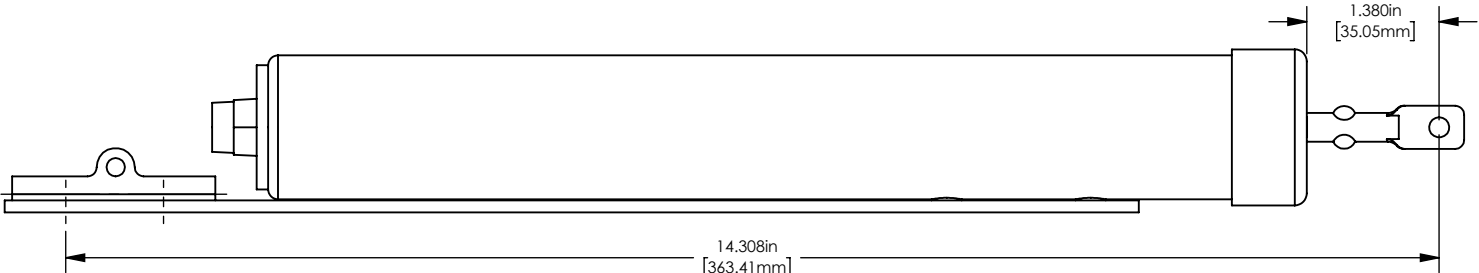

IDEAL SECURITY SK4015 SPECIFICATION

AS SHIPPED

AS INSTALLED

**EXTENDED TO AUTO LOCK POSITION
MAX OPEN ANGLE 60 DEGREE**