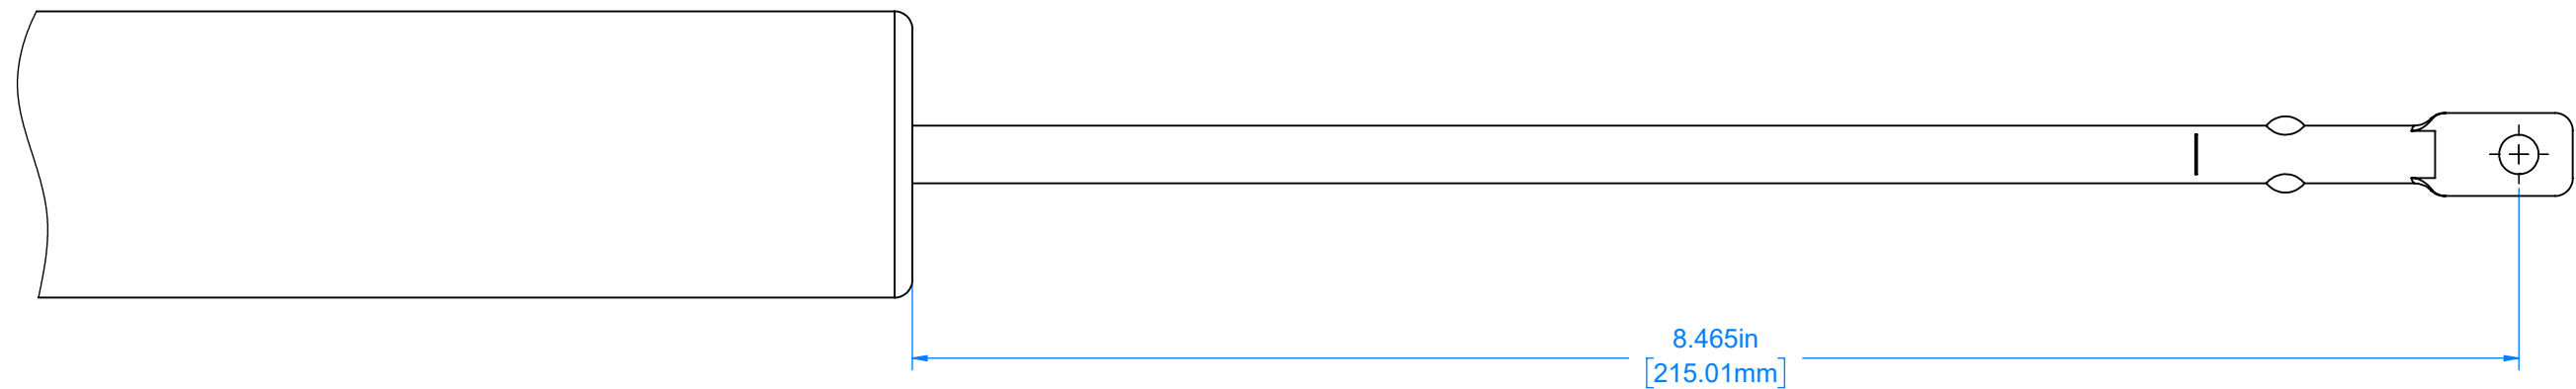

IDEAL SECURITY SK1730 HEAVY DUTY DOOR CLOSER (PNEUMATIC)

IN RELAXED POSITION

IN INSTALLED POSITION

IN MAX EXTENDED POSITION
MAX DOOR OPENING ANGLE 89°