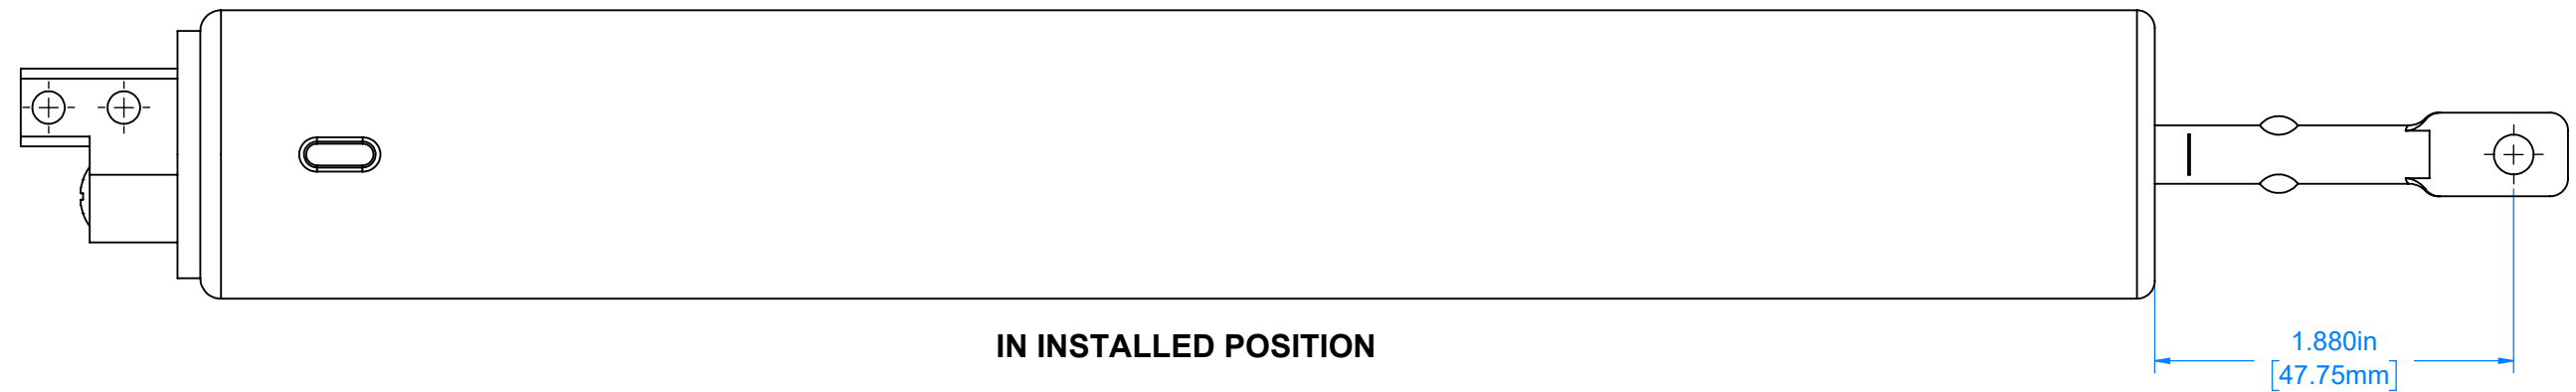

IDEAL SECURITY SK1730 HEAVY DUTY DOOR CLOSER (PNEUMATIC)

IN RELAXED POSITION

IN INSTALLED POSITION

IN MAX EXTENDED POSITION
MAX DOOR OPENING ANGLE 89°