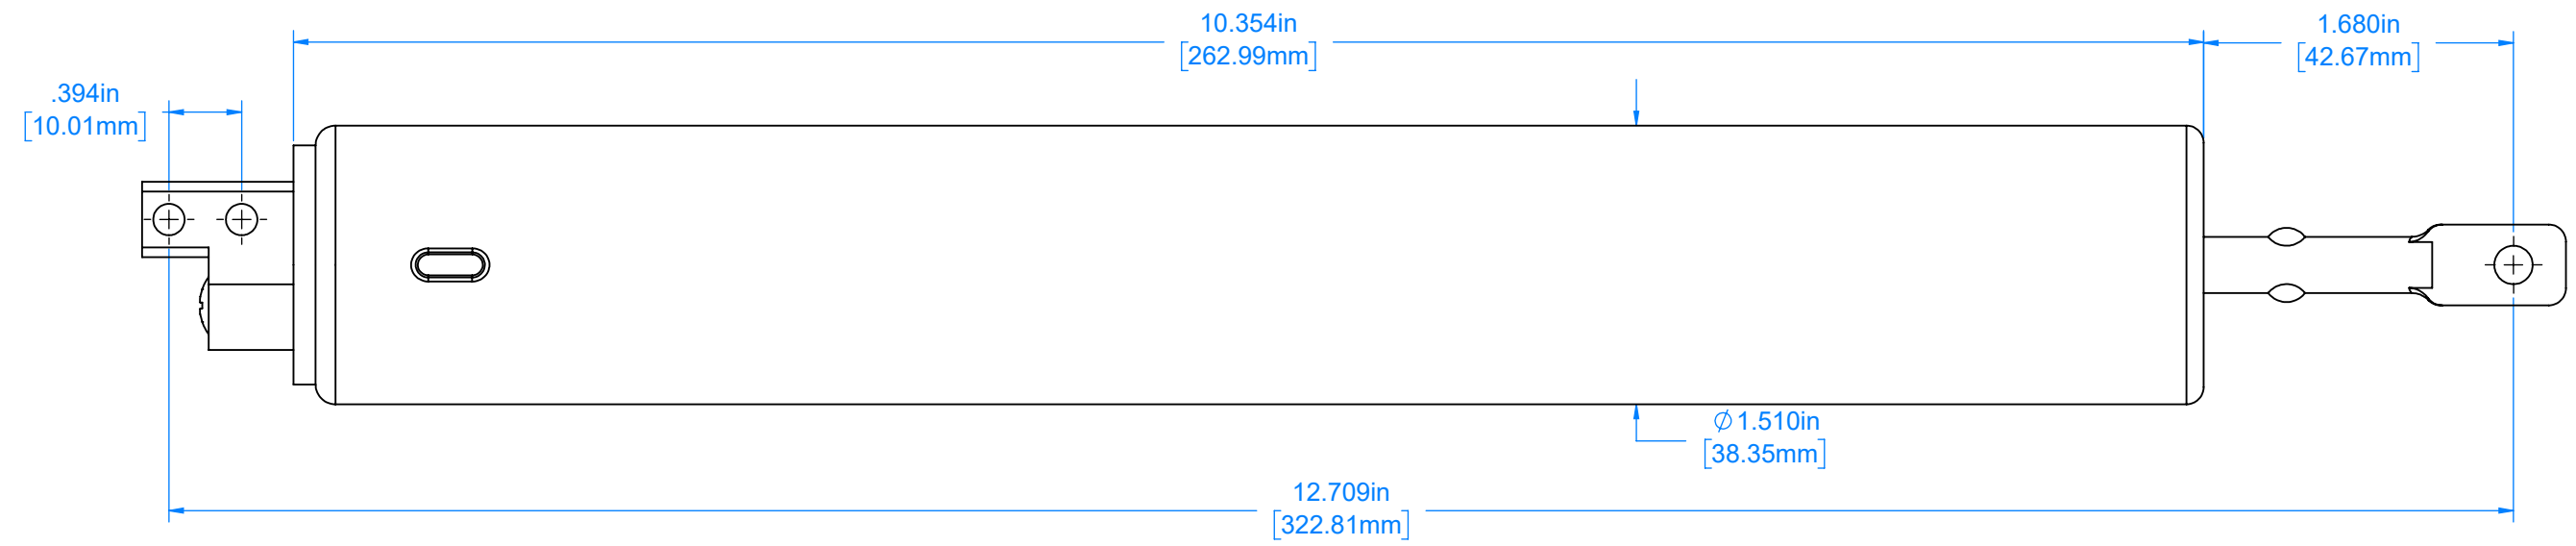

IDEAL SECURITY SK1730 HEAVY DUTY DOOR CLOSER (PNEUMATIC)

IN RELAXED POSITION

IN INSTALLED POSITION

IN MAX EXTENDED POSITION
MAX DOOR OPENING ANGLE 89°