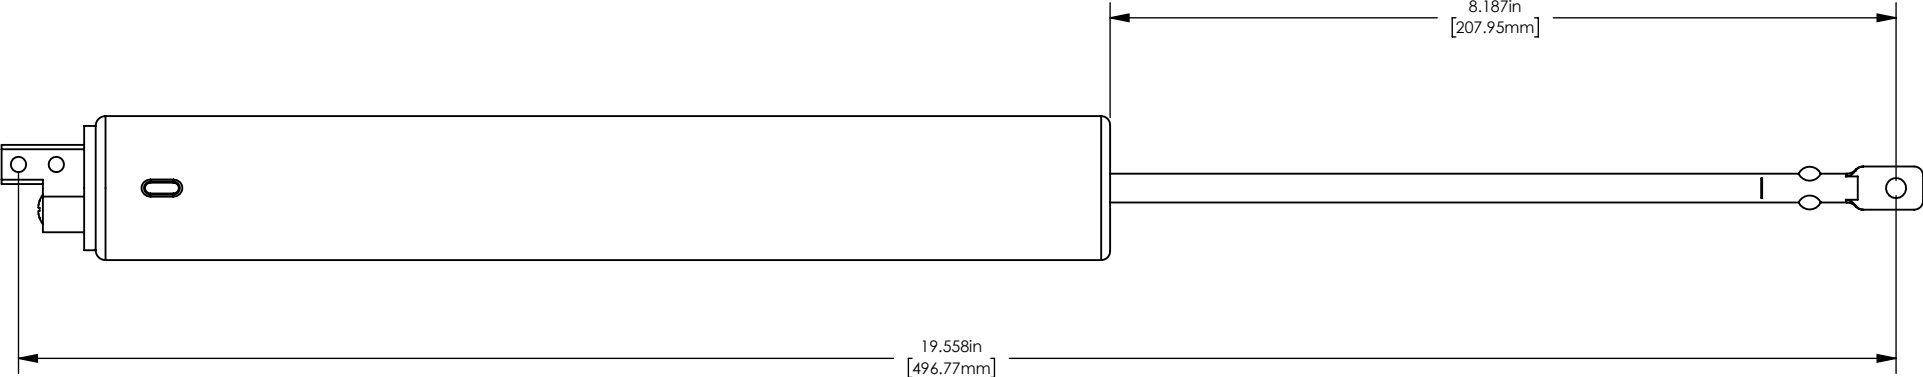

IDEAL SECURITY SK1730 DIMENSIONS

INSTALLED POSITION

**MAX EXTENDED POSITION
MAX DOOR OPENING ANGLE 85°**