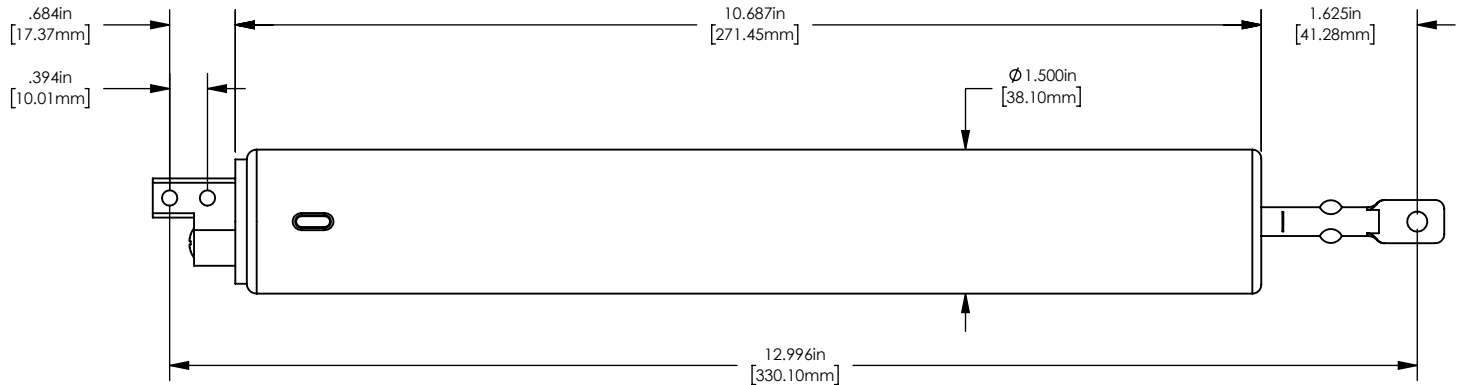

IDEAL SECURITY SK1730 DIMENSIONS

INSTALLED POSITION

**MAX EXTENDED POSITION
MAX DOOR OPENING ANGLE 85°**