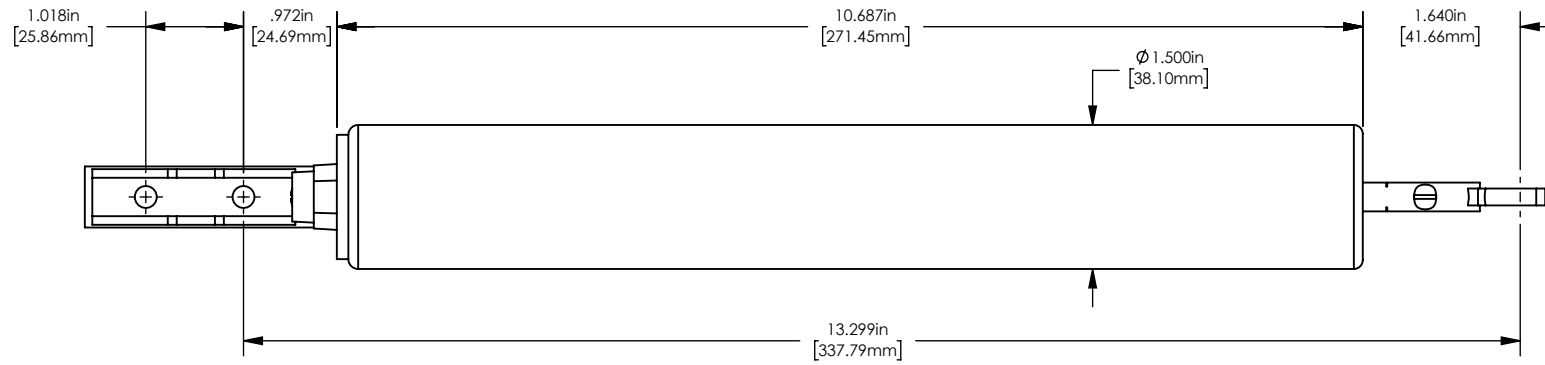

IDEAL SECURITY SK3015 DIMENSIONS

INSTALLED POSITION

**MAX EXTENDED POSITION
MAX OPENING ANGLE 78°**