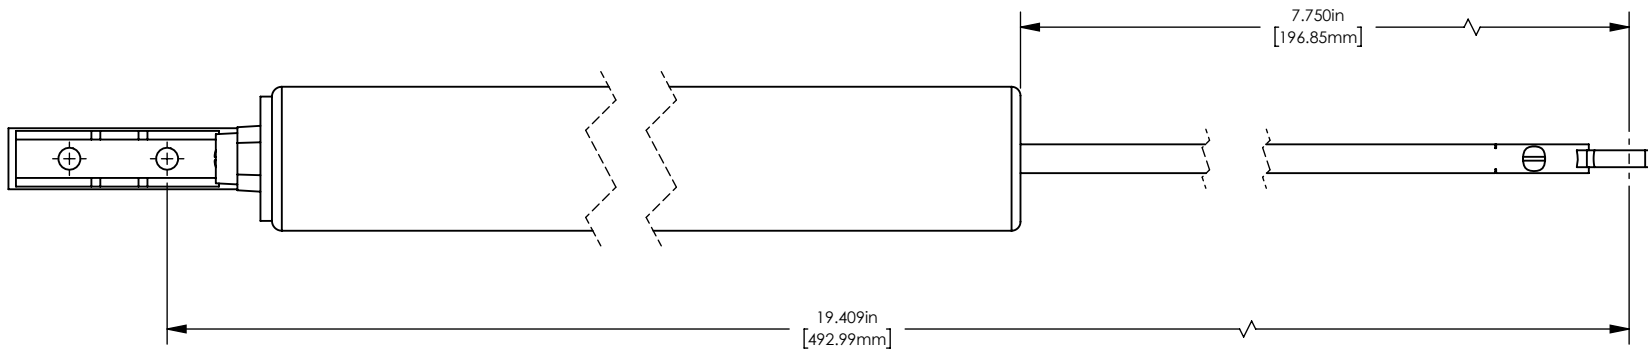

IDEAL SECURITY SK3015 DIMENSIONS

INSTALLED POSITION

**MAX EXTENDED POSITION
MAX OPENING ANGLE 78°**