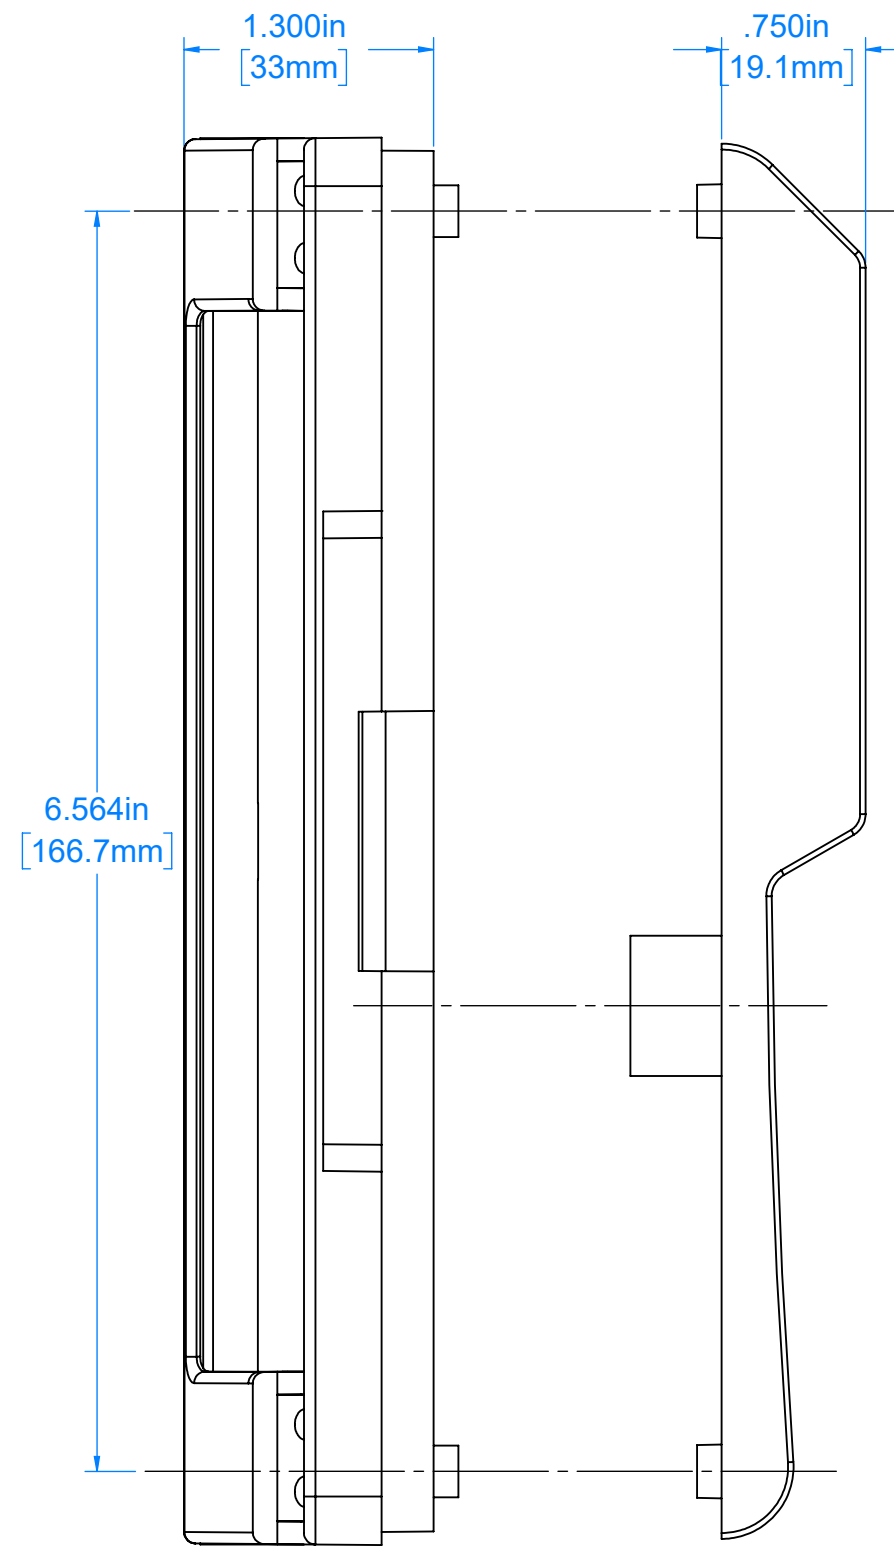

IDEAL SECURITY SK800KBL

INSIDE HANDLE VIEW

SIDE VIEW

OUTSIDE HANDLE VIEW

PD800 PARTS LIST