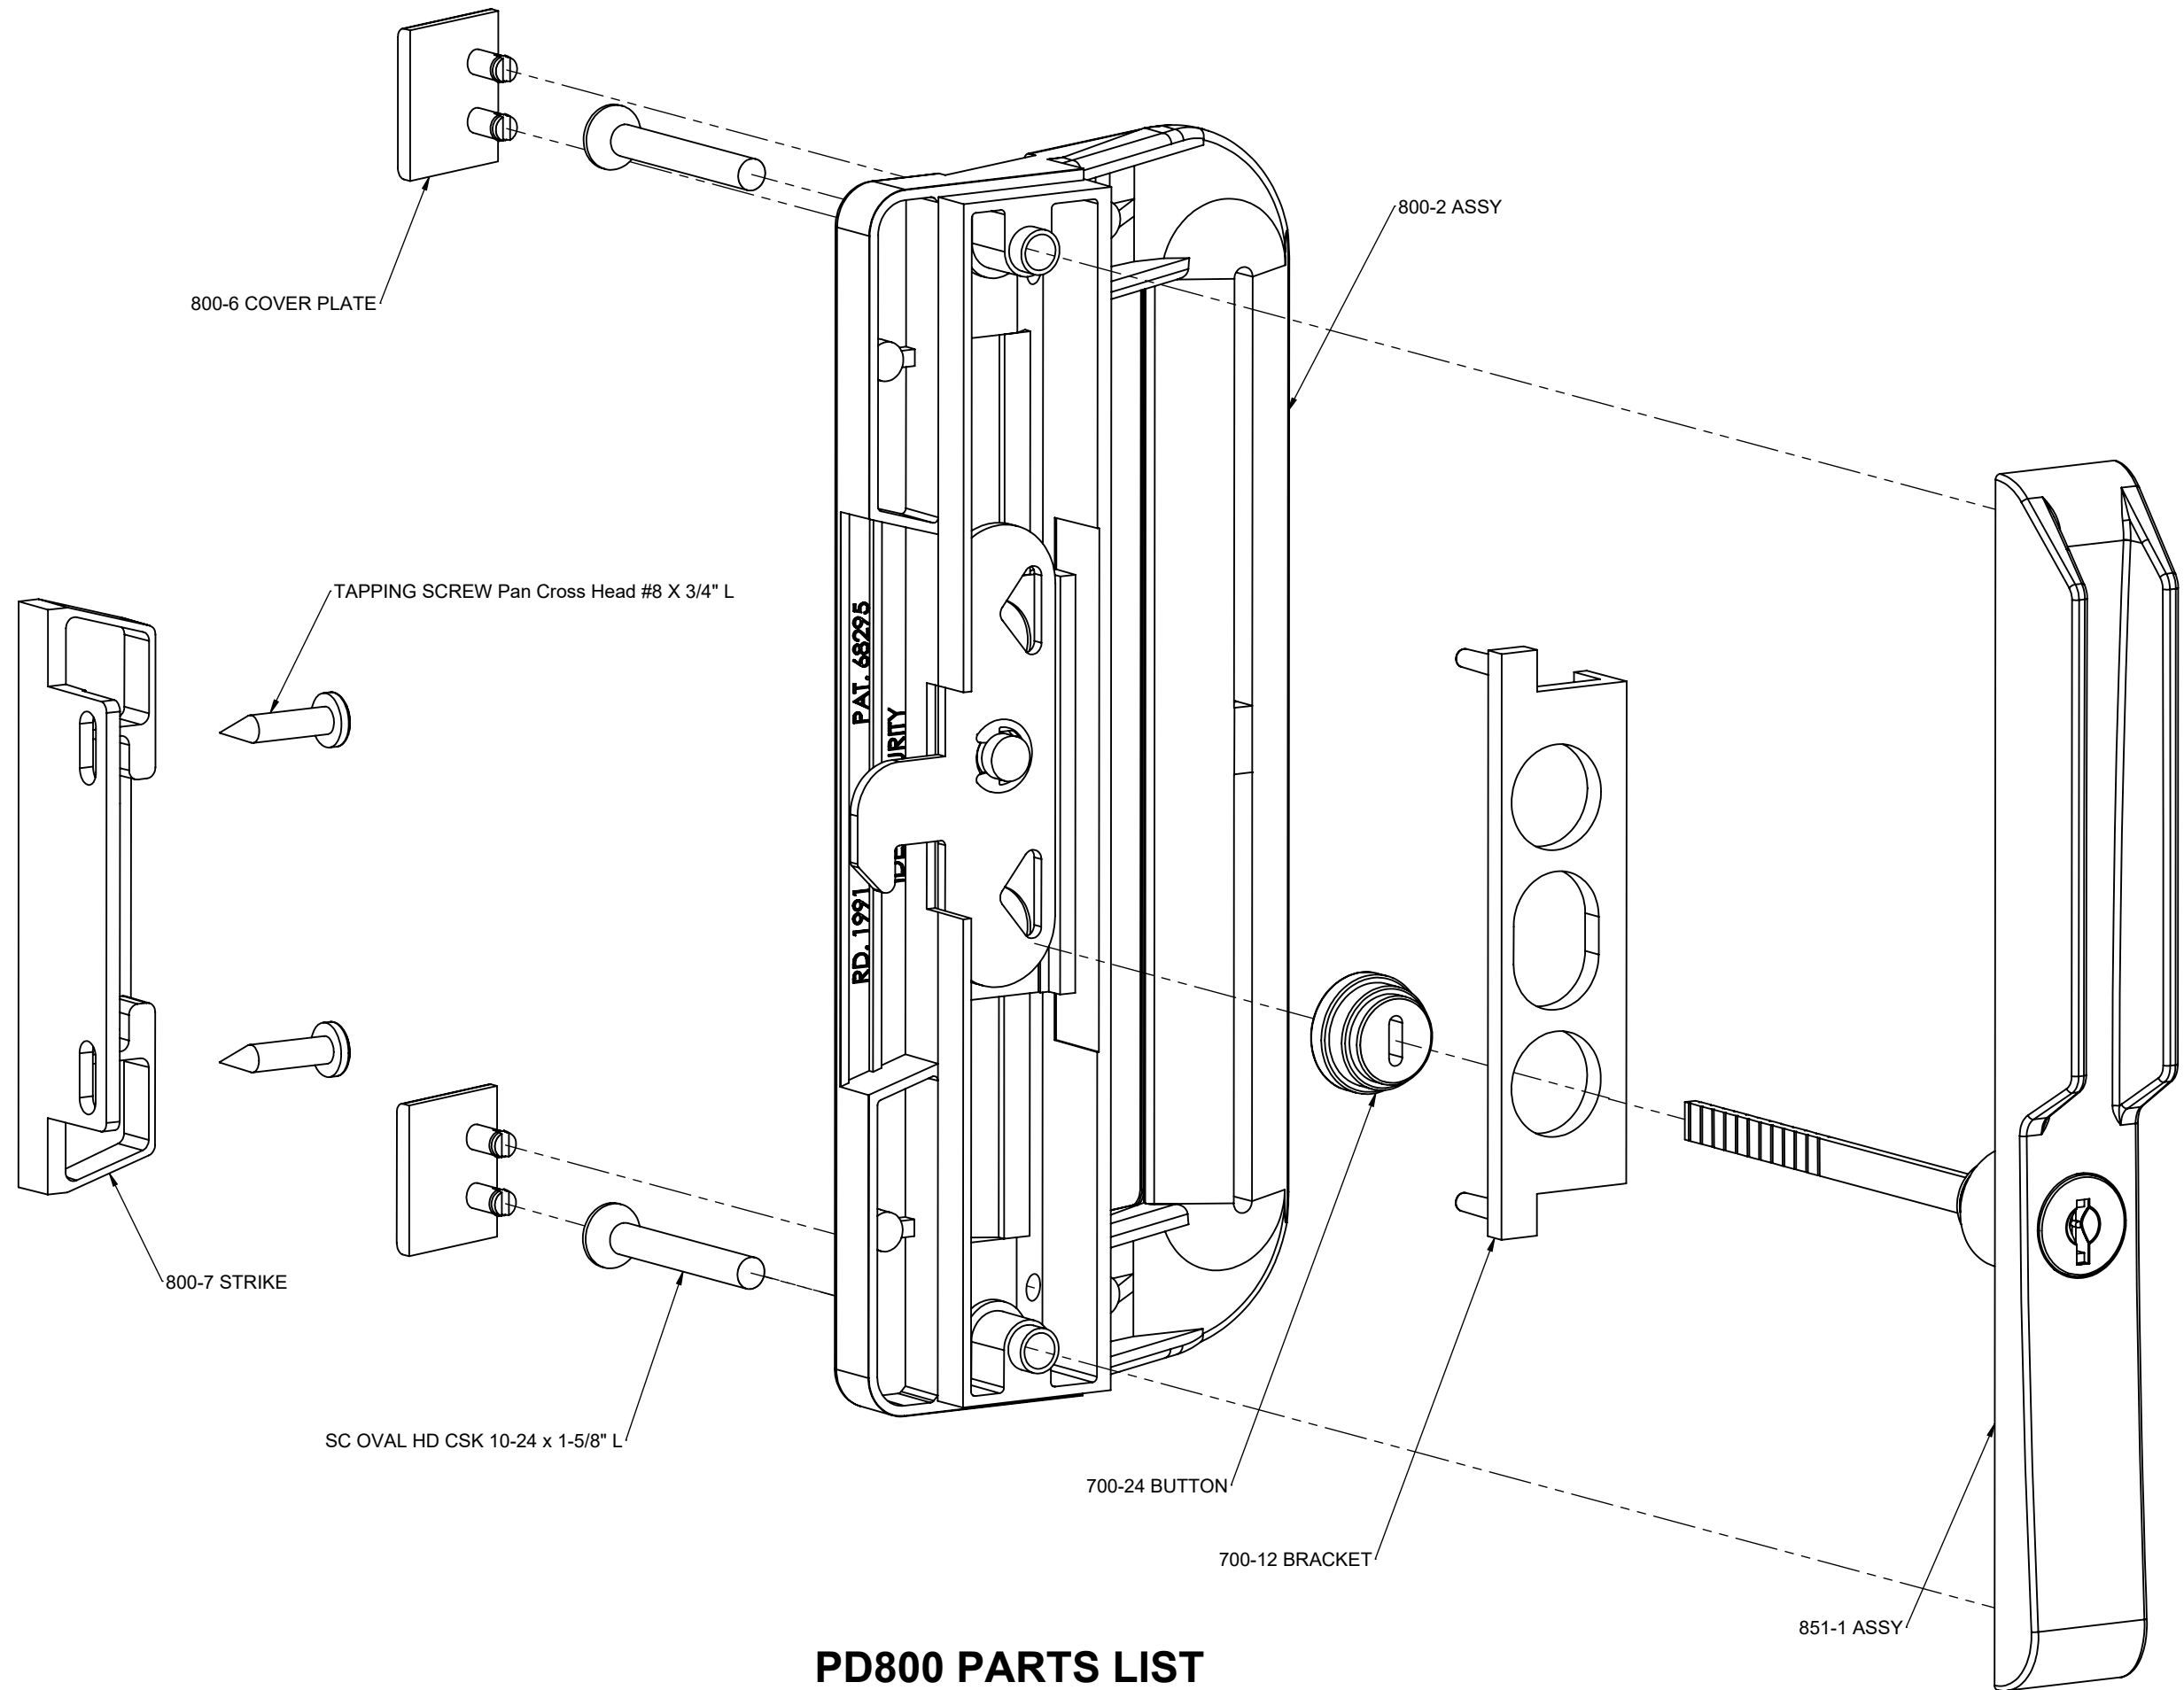

IDEAL SECURITY SK800KBL

INSIDE HANDLE VIEW

SIDE VIEW

OUTSIDE HANDLE VIEW

PD800 PARTS LIST