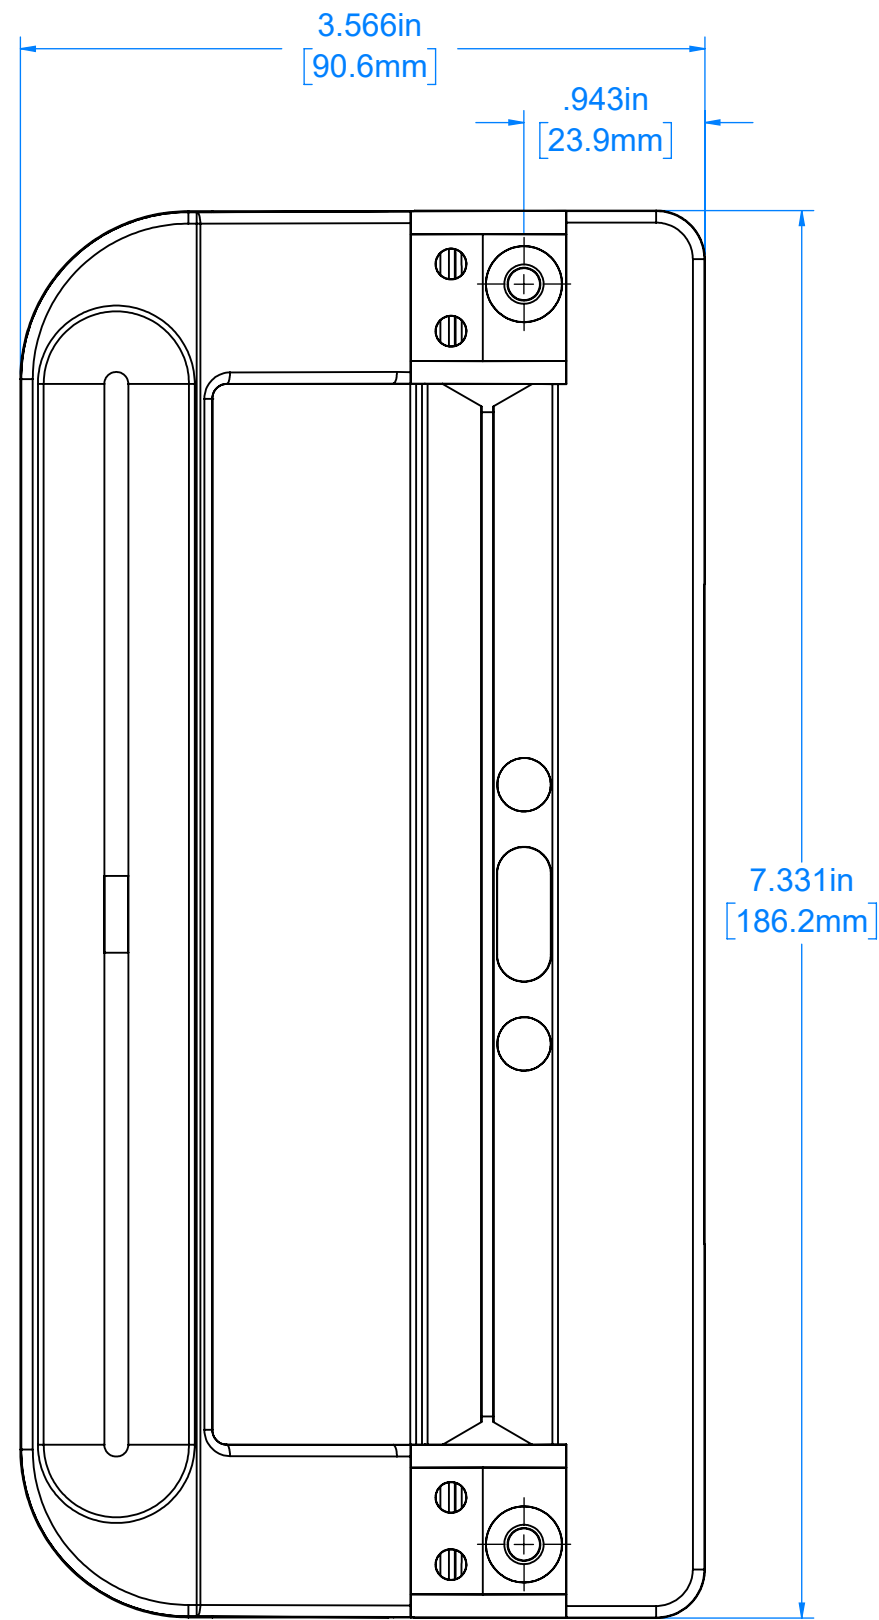

IDEAL SECURITY SK800KBL

INSIDE HANDLE VIEW

SIDE VIEW

OUTSIDE HANDLE VIEW

PD800 PARTS LIST