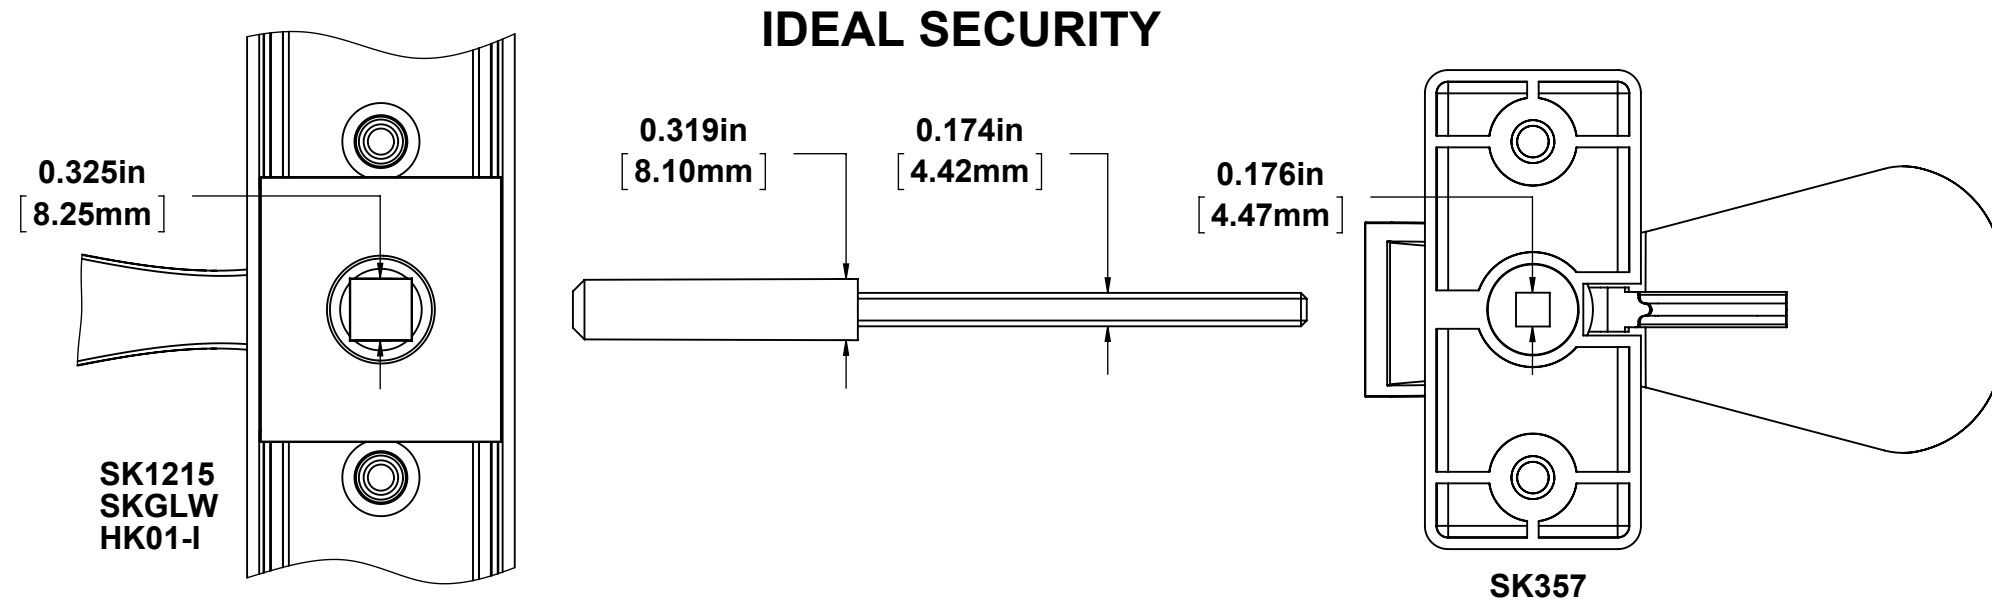

# SK357 / SPINDLE (TIGE) INFO.

**OUTSIDE HANDLE  
POIGNÉE EXT.**

**SPINDLE  
TIGE**

**LATCH INT.  
LOQUET INT.**