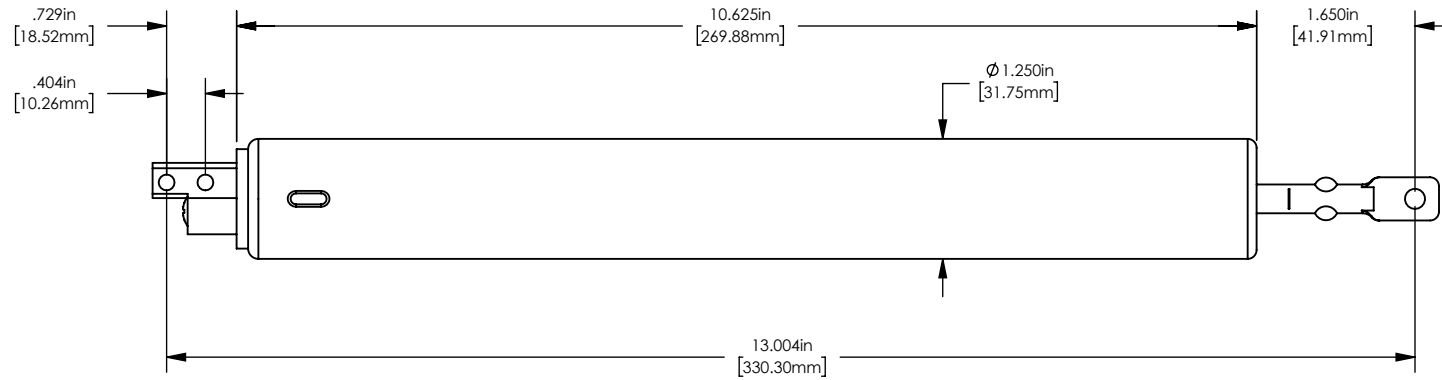

IDEAL SECURITY SK9 DIMENSIONS

INSTALLED POSITION

EXTENDED POSITION
MAX OPENING ANGLE 82°