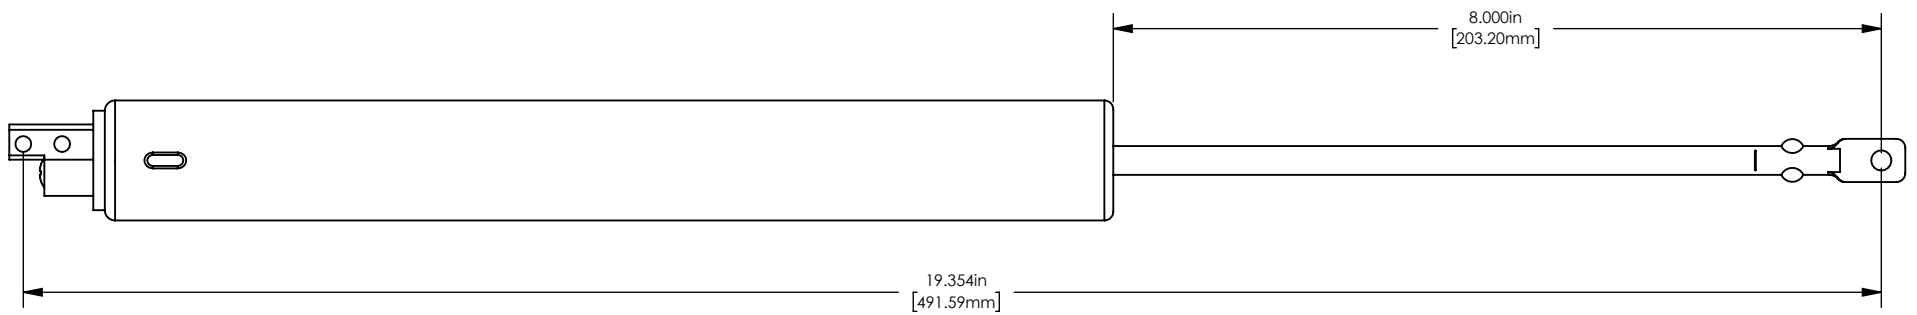

IDEAL SECURITY SK9 DIMENSIONS

INSTALLED POSITION

EXTENDED POSITION
MAX OPENING ANGLE 82°