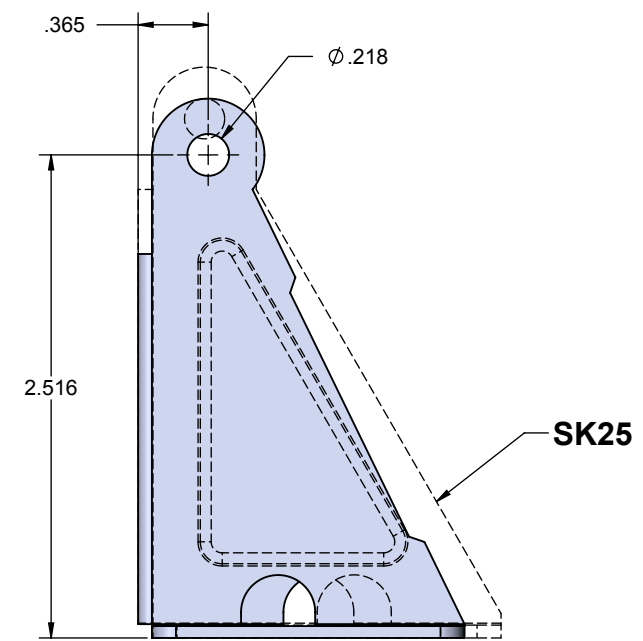

# IDEAL SECURITY JAMB BRACKET / SUPPORT DE CHAMBRANLE

**SK25**  
**FOR/POUR:**  
SK3015  
SK1730  
SK80  
SK4015  
SK4730  
SK4900

**SK26**  
**FOR/POUR**  
SK8730

**SK9**