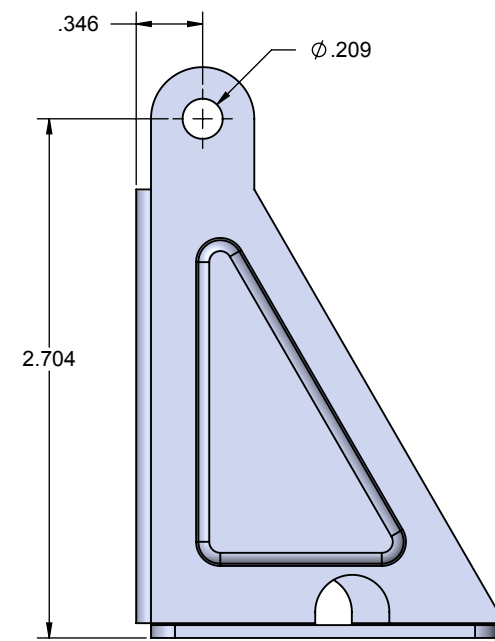

# IDEAL SECURITY JAMB BRACKET / SUPPORT DE CHAMBRANLE

**SK25**  
**FOR/POUR:**  
SK3015  
SK1730  
SK80  
SK4015  
SK4730  
SK4900

**SK26**  
**FOR/POUR**  
SK8730

**SK9**