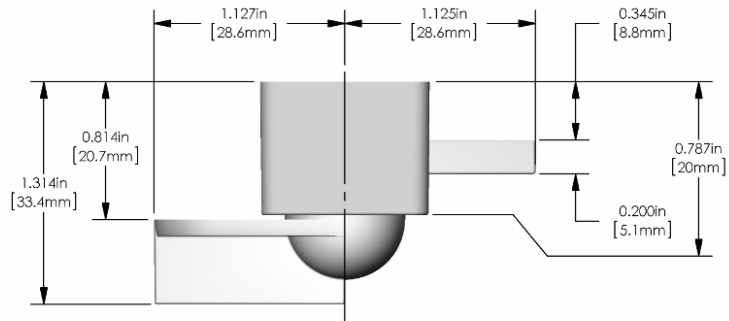

IDEAL SECURITY

DIMENSIONS SK5

LOCKED / VERROUILLAGE

OPEN / OUVERT

STRIKE / GÂCHE
(2240-10)