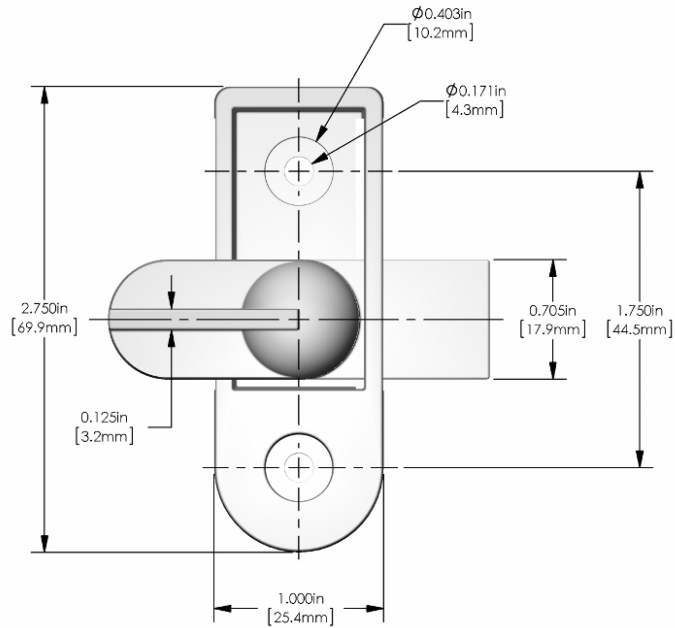

IDEAL SECURITY

DIMENSIONS SK5

LOCKED / VERROUILLAGE

OPEN / OUVERT

STRIKE / GÂCHE
(2240-10)