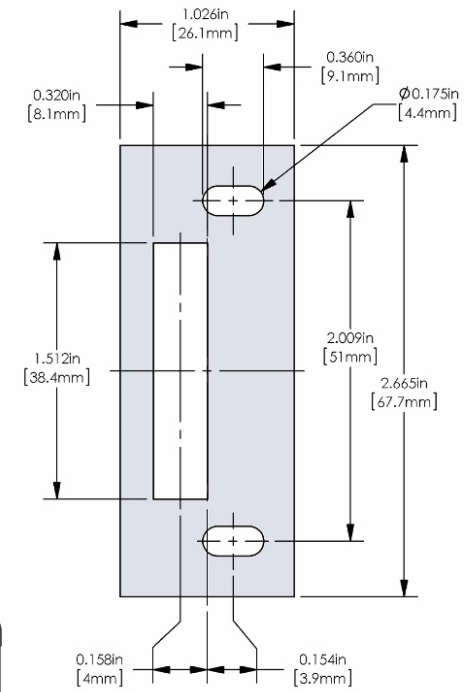

IDEAL SECURITY

DIMENSIONS SK5

LOCKED / VERROUILLAGE

OPEN / OUVERT

STRIKE / GÂCHE
(2240-10)