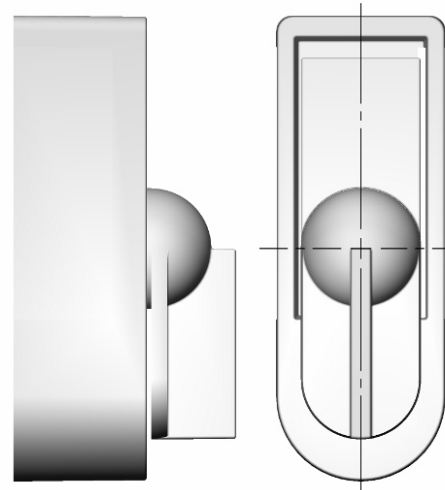

IDEAL SECURITY

DIMENSIONS SK5

LOCKED / VERROUILLAGE

OPEN / OUVERT

STRIKE / GÂCHE
(2240-10)