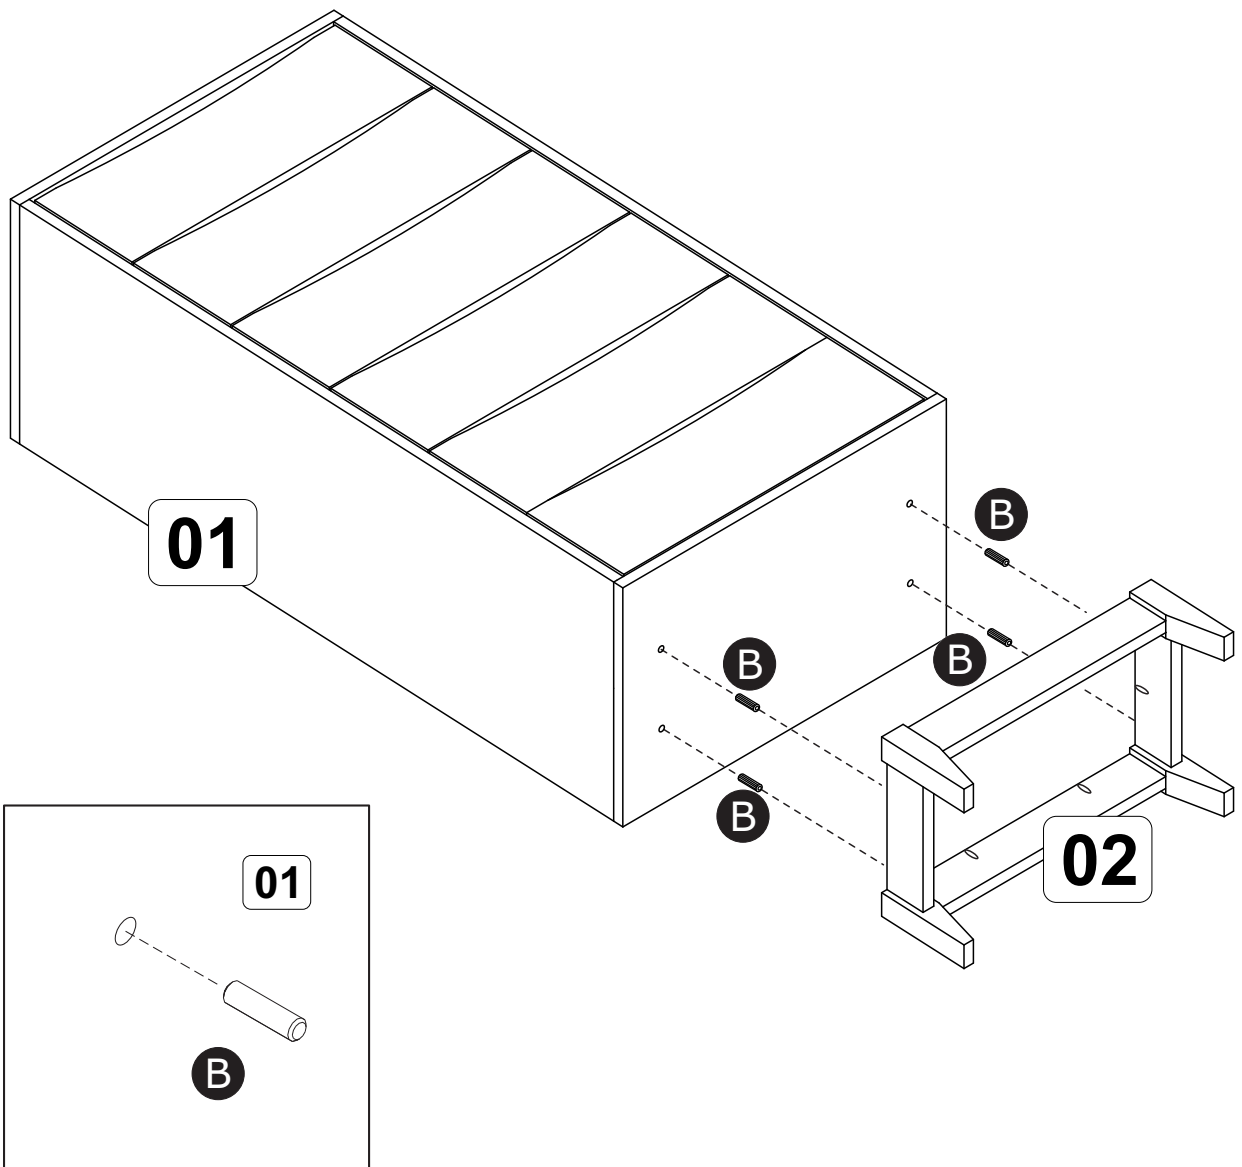

MANHATTAN
COMFORT

Hamilton 53.54" Tall Dresser

SKU# CS48406 - CS48408 - CS48409

For Best Results

- Do not throw away packaging materials until assembly is complete.
- Assemble item on a soft surface, such as cardboard or carpet, to protect finish.
- Proper assembly requires two people.

35mm Screw x 06

30mm Dowel x 4

STEP 1

STEP 2

STEP 3

STEP 4