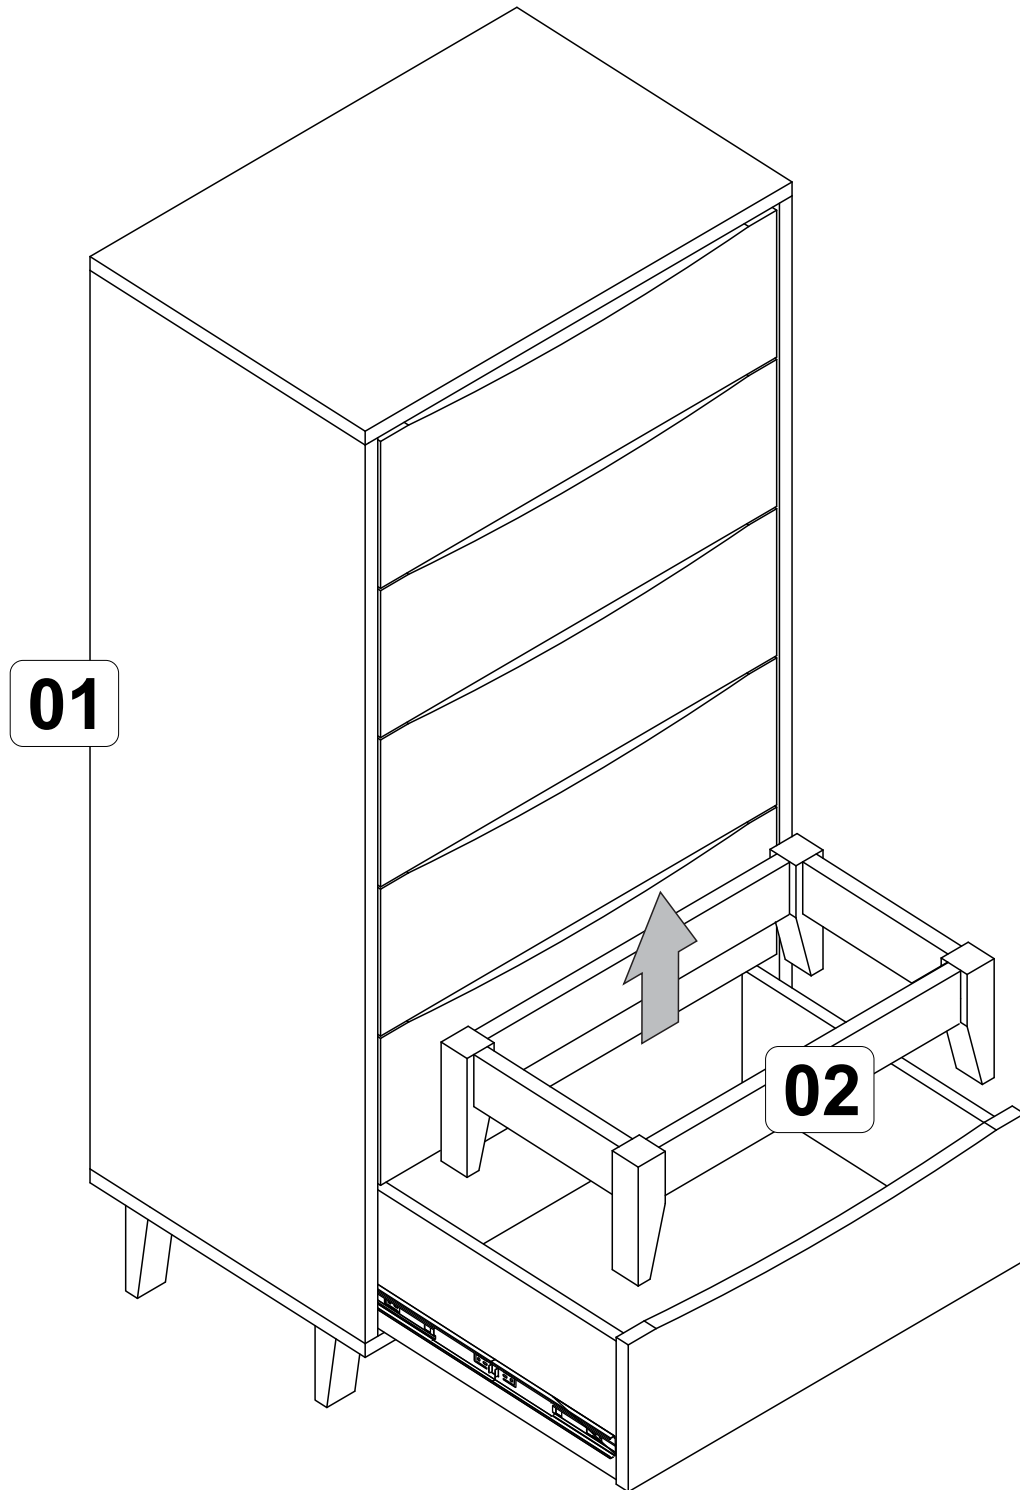

MANHATTAN
COMFORT

Hamilton 53.54" Tall Dresser

SKU# CS48406 - CS48408 - CS48409

For Best Results

- Do not throw away packaging materials until assembly is complete.
- Assemble item on a soft surface, such as cardboard or carpet, to protect finish.
- Proper assembly requires two people.

35mm Screw x 06

30mm Dowel x 4

STEP 1

STEP 2

STEP 3

STEP 4