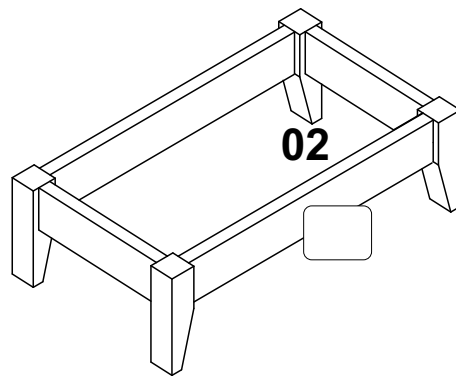

MANHATTAN
COMFORT

Hamilton 53.54" Tall Dresser

SKU# CS48406 - CS48408 - CS48409

For Best Results

- Do not throw away packaging materials until assembly is complete.
- Assemble item on a soft surface, such as cardboard or carpet, to protect finish.
- Proper assembly requires two people.

Tools
Required

View our assembly video online
www.manhattancomfort.com

Stuck? Questions? We are here to help.
1-888-230-2225
help@manhattancomfort.com

Included in this Package

- 1 Furniture x1
- 2 Feet x1

35mm Screw x 06

30mm Dowel x 4

STEP 1

STEP 2

STEP 3

STEP 4