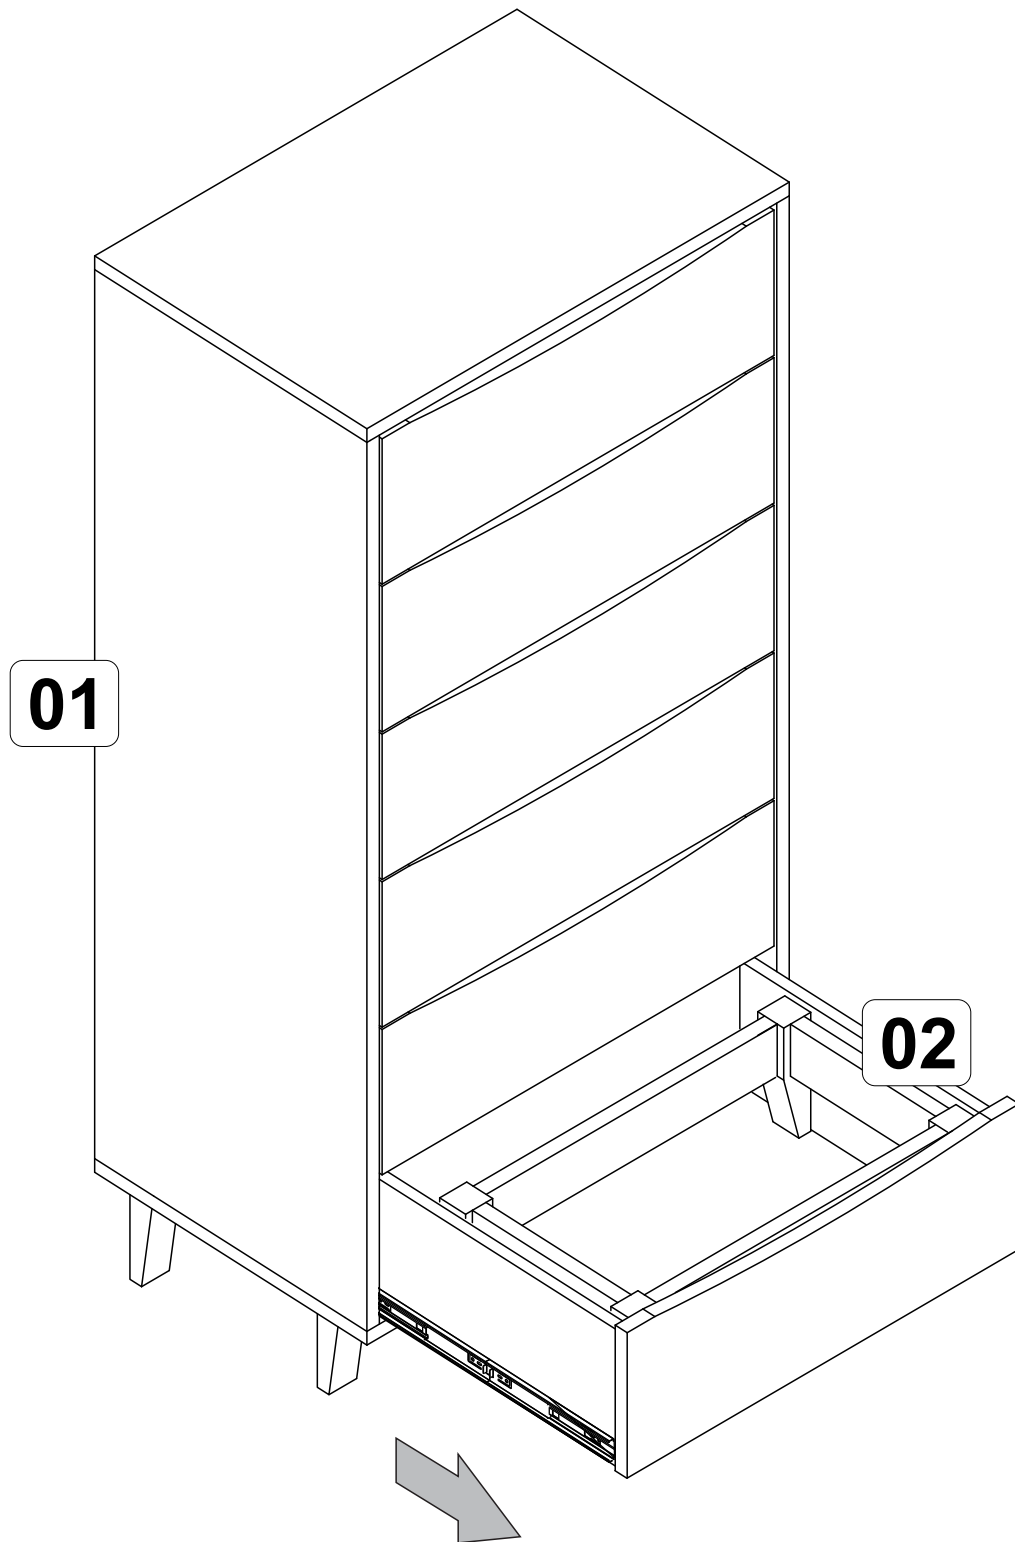

MANHATTAN
COMFORT

Hamilton 53.54" Tall Dresser

SKU# CS48406 - CS48408 - CS48409

For Best Results

- Do not throw away packaging materials until assembly is complete.
- Assemble item on a soft surface, such as cardboard or carpet, to protect finish.
- Proper assembly requires two people.

Tools
Required

View our assembly video online
www.manhattancomfort.com

Stuck? Questions? We are here to help.
1-888-230-2225
help@manhattancomfort.com

Included in this Package

- 1 Furniture x1
- 2 Feet x1

35mm Screw x 06

30mm Dowel x 4

STEP 1

STEP 2

STEP 3

STEP 4