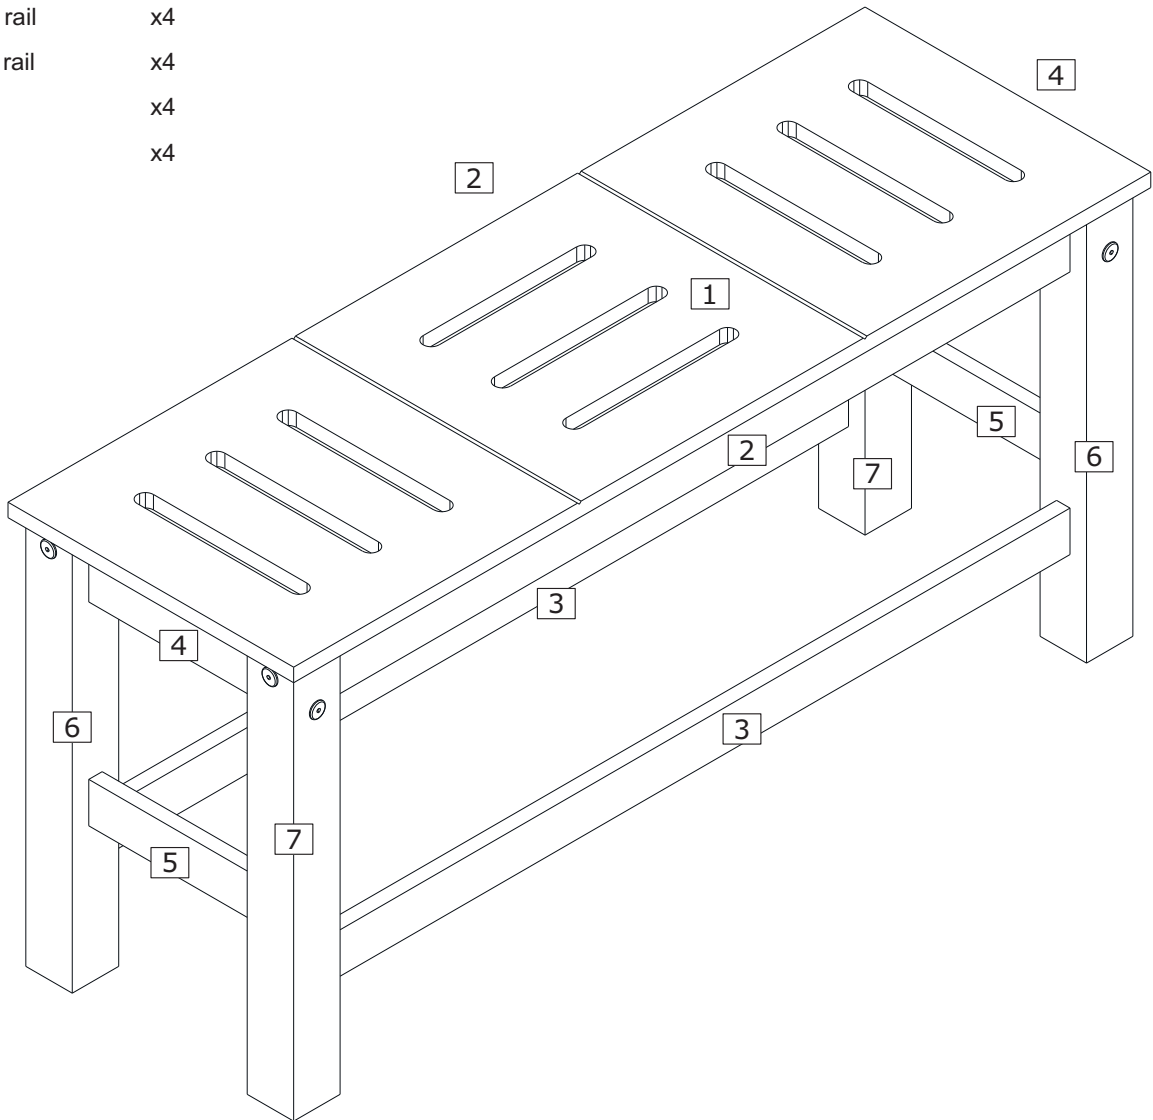

MANHATTAN
COMFORT

Stillwell 37.8" Bench

2x

SKU# CS103001 - CS103002 - CS103003 - CS103004 - CS103005 - CS103007

For Best Results

- Do not throw away packaging materials until assembly is complete.
- Assemble item on a soft surface, such as cardboard or carpet, to protect it.
- Proper assembly requires two people.

Tools
Required

View our assembly video online
www.manhattancomfort.com

Stuck? Questions? We are here to help.
1-888-230-2225
help@manhattancomfort.com

Included in this Package

- 1 Seat panel x2
- 2 Large front rail x4
- 3 Small front rail x4
- 4 Large side rail x4
- 5 Small side rail x4
- 6 Right leg x4
- 7 Left leg x4

<p>A </p> <p>Wooden dowel x 32</p>	<p>B </p> <p>35mm Screw x 20</p>	<p>C </p> <p>50mm Screw x 16</p>
<p>D </p> <p>80mm Bolt x 16</p>	<p>E </p> <p>Allen key x 1</p>	

STEP 1

A

Wooden dowel x 32

STEP 2

C  50mm Screw x 08	D  80mm Bolt x 08	E  Allen key x 1
--	--	--

4x

Note: the hole position.

a:

b:

STEP 3

C  50mm Screw x 08	D  80mm Bolt x 08	E  Allen key x 1
--	--	--

2x

Note: the hole position.