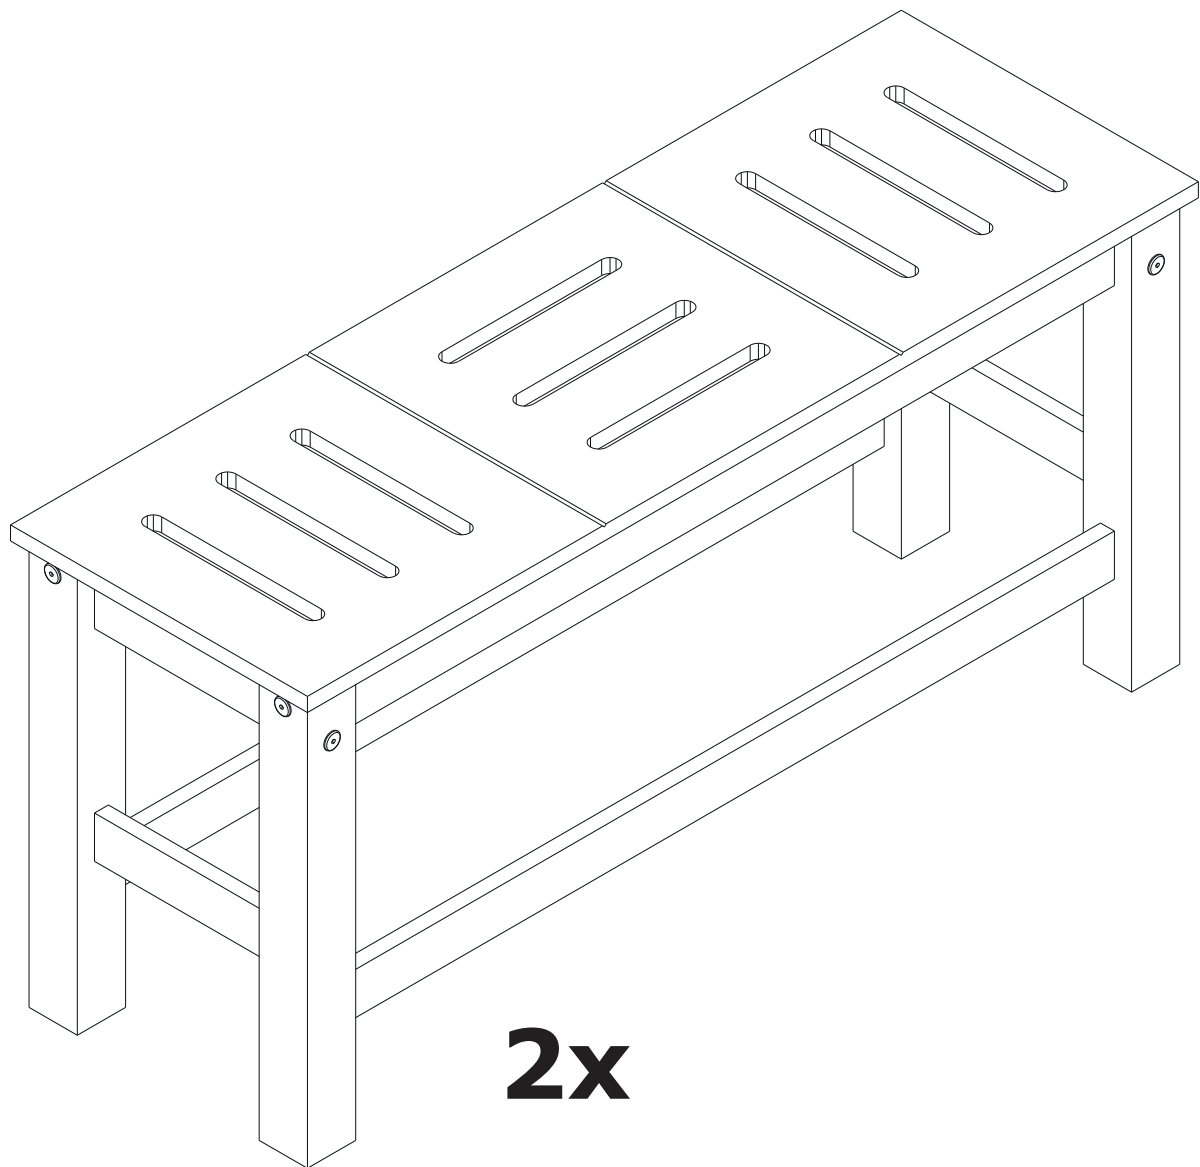

MANHATTAN
COMFORT

Stillwell 37.8" Bench

2x

SKU# CS103001 - CS103002 - CS103003 - CS103004 - CS103005 - CS103007

For Best Results

- Do not throw away packaging materials until assembly is complete.
- Assemble item on a soft surface, such as cardboard or carpet, to protect it.
- Proper assembly requires two people.

Tools
Required

View our assembly video online
www.manhattancomfort.com

Stuck? Questions? We are here to help.
1-888-230-2225
help@manhattancomfort.com

Included in this Package

- 1 Seat panel x2
- 2 Large front rail x4
- 3 Small front rail x4
- 4 Large side rail x4
- 5 Small side rail x4
- 6 Right leg x4
- 7 Left leg x4