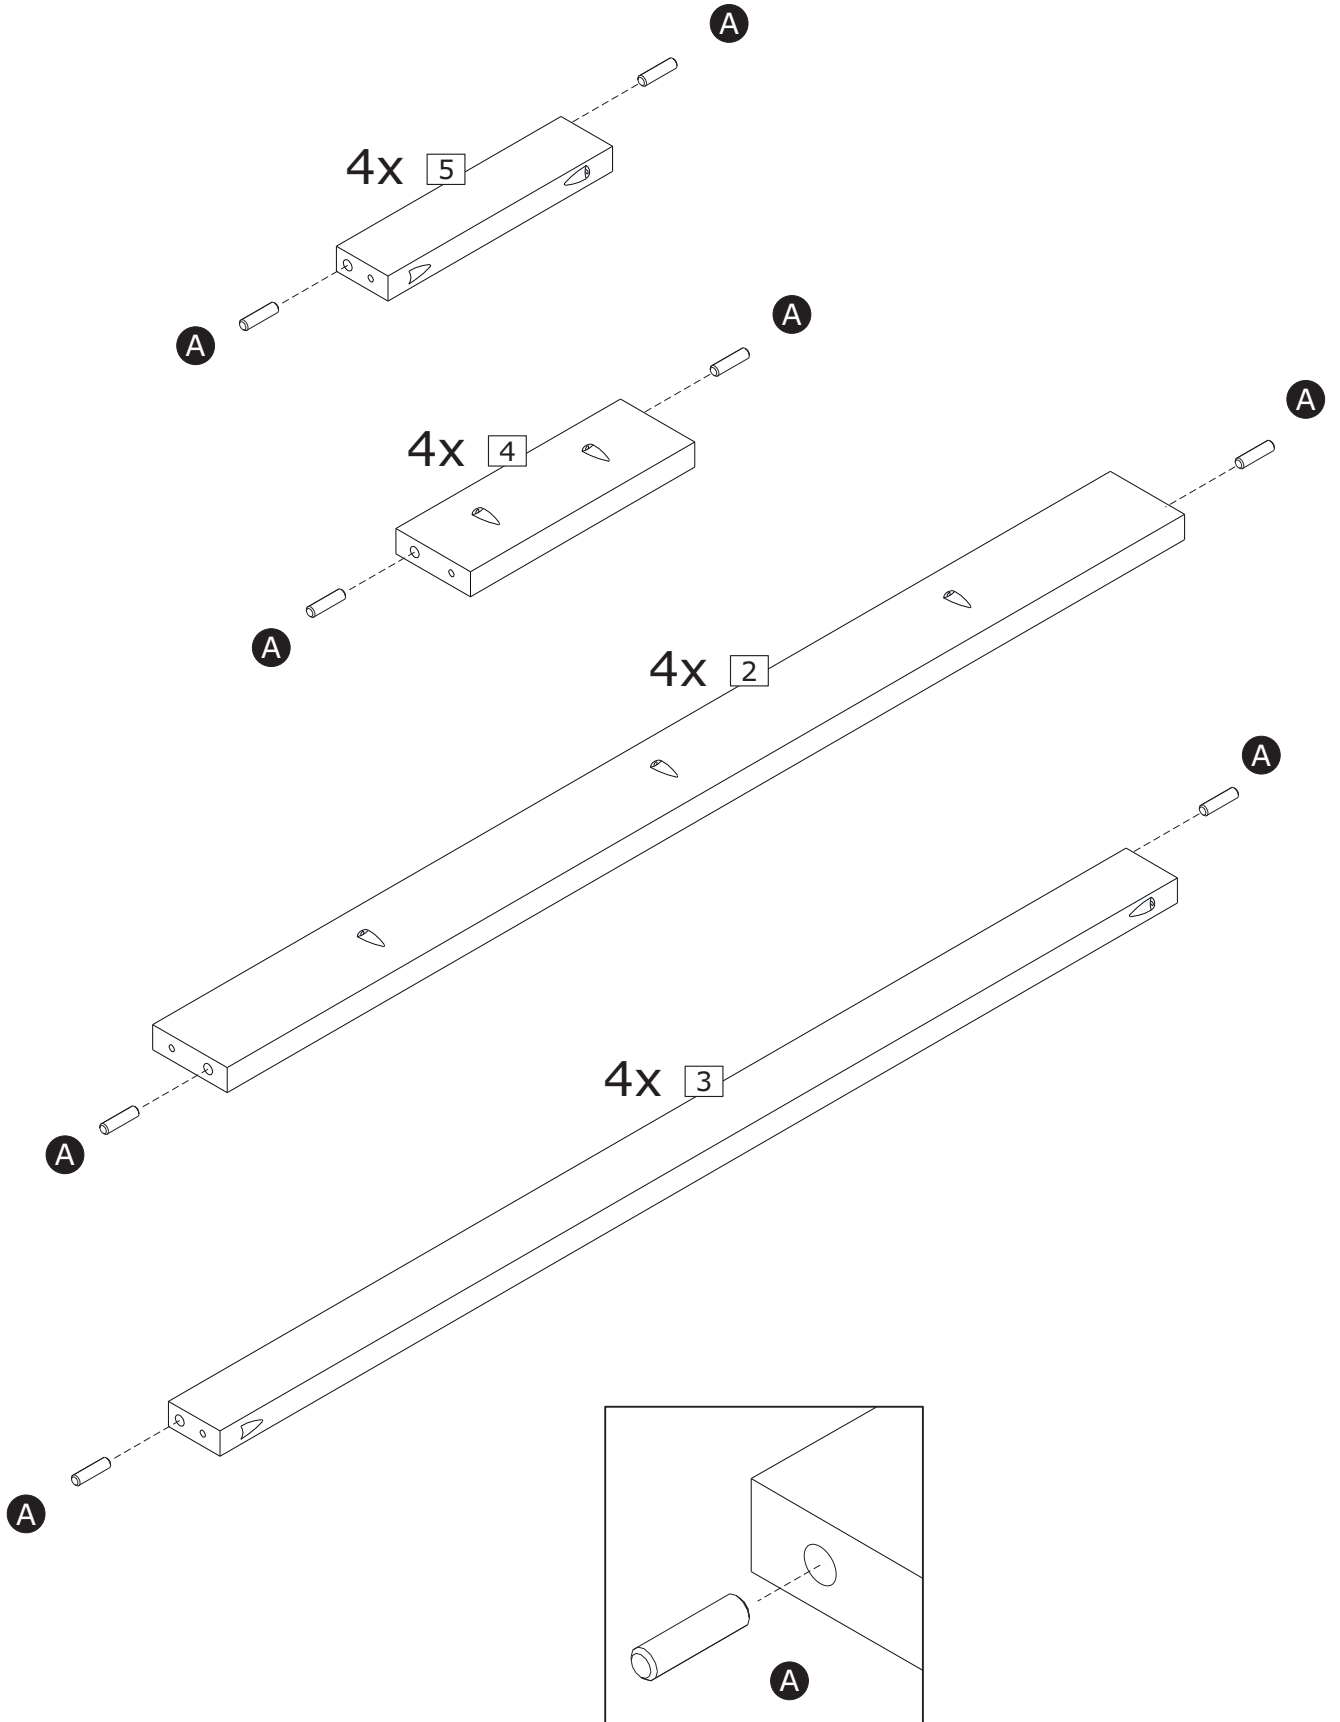

Tools
Required

View our assembly video online
www.manhattancomfort.com

Stuck? Questions? We are here to help.
1-888-230-2225
help@manhattancomfort.com

Included in this Package

- 1 Seat panel x2
- 2 Large front rail x4
- 3 Small front rail x4
- 4 Large side rail x4
- 5 Small side rail x4
- 6 Right leg x4
- 7 Left leg x4

<p>A </p> <p>Wooden dowel x 32</p>	<p>B </p> <p>35mm Screw x 20</p>	<p>C </p> <p>50mm Screw x 16</p>
<p>D </p> <p>80mm Bolt x 16</p>	<p>E </p> <p>Allen key x 1</p>	

STEP 1

A

Wooden dowel x 32

STEP 2

C  50mm Screw x 08	D  80mm Bolt x 08	E  Allen key x 1
--	--	--

4x

Note: the hole position.

a:

b:

STEP 3

C  50mm Screw x 08	D  80mm Bolt x 08	E  Allen key x 1
--	--	--

2x

Note: the hole position.

a:

b:

STEP 4

B 
35mm Screw x 20

2x