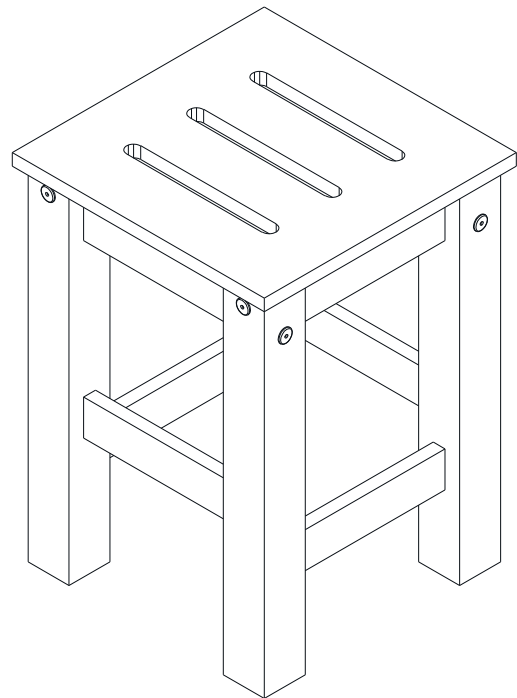

MANHATTAN
COMFORT

Stillwell 17.7" Barstool

SKU# CS102001 - CS102002 - CS102003 - CS102004 - CS102005 - CS102007

For Best Results

- Do not throw away packaging materials until assembly is complete.
- Assemble item on a soft surface, such as cardboard or carpet, to protect it.
- Proper assembly requires two people.

Tools
Required

View our assembly video online
www.manhattancomfort.com

Stuck? Questions? We are here to help.
1-888-230-2225
help@manhattancomfort.com

Included in this Package

- 1** Seat panel x2
- 2** Large front rail x4
- 3** Small cross rail x8
- 4** Large side rail x4
- 5** Right leg x4
- 6** Left leg x4

A  Wooden dowel x 32	B  35mm Screw x 8	C  50mm Screw x 16
D  80mm Bolt x 16	E  Allen key x 1	

STEP 1

STEP 2

C  50mm Screw x 08	D  80mm Bolt x 08	E  Allen key x 1
--	--	--

4x

Note: the hole position.

a:

b:

STEP 3

C  50mm Screw x 08	D  80mm Bolt x 08	E  Allen key x 1
--	--	--

a:

b:

STEP 4