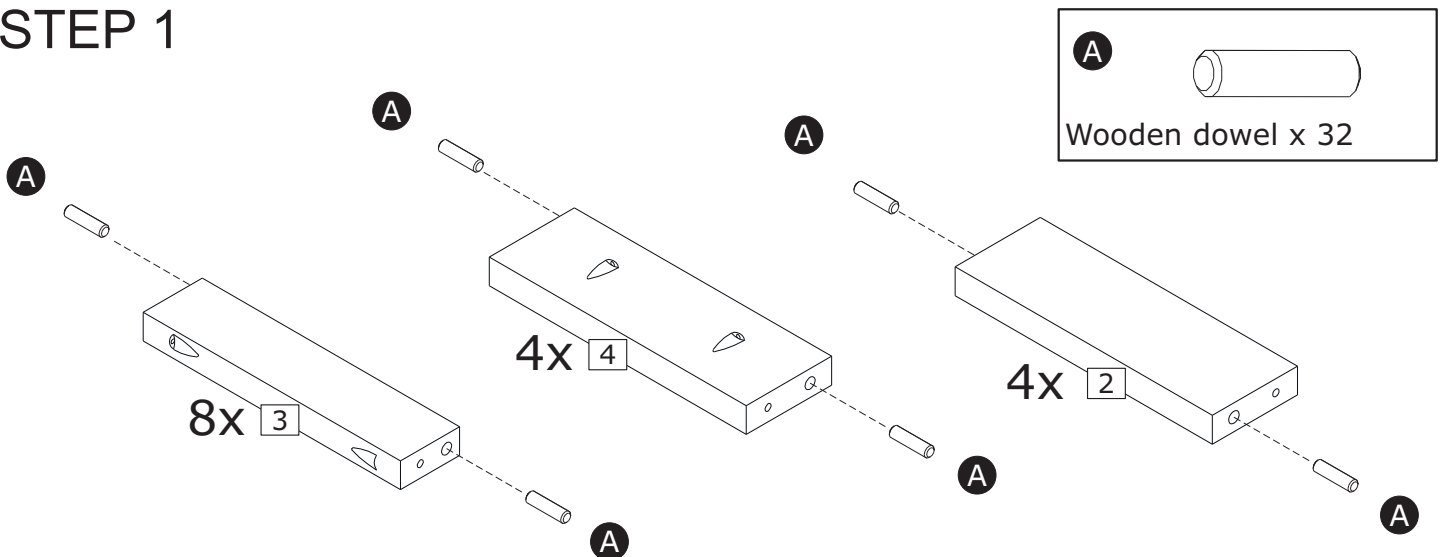

MANHATTAN
COMFORT

Stillwell 17.7" Barstool

SKU# CS102001 - CS102002 - CS102003 - CS102004 - CS102005 - CS102007

For Best Results

- Do not throw away packaging materials until assembly is complete.
- Assemble item on a soft surface, such as cardboard or carpet, to protect it.
- Proper assembly requires two people.

Tools
Required

View our assembly video online
www.manhattancomfort.com

Stuck? Questions? We are here to help.
1-888-230-2225
help@manhattancomfort.com

Included in this Package

- 1** Seat panel x2
- 2** Large front rail x4
- 3** Small cross rail x8
- 4** Large side rail x4
- 5** Right leg x4
- 6** Left leg x4

A  Wooden dowel x 32	B  35mm Screw x 8	C  50mm Screw x 16
D  80mm Bolt x 16	E  Allen key x 1	

STEP 1

STEP 2

C  50mm Screw x 08	D  80mm Bolt x 08	E  Allen key x 1
--	--	--

4x

Note: the hole position.

a:

b:

STEP 3

C  50mm Screw x 08	D  80mm Bolt x 08	E  Allen key x 1
--	--	--

a:

b:

STEP 4