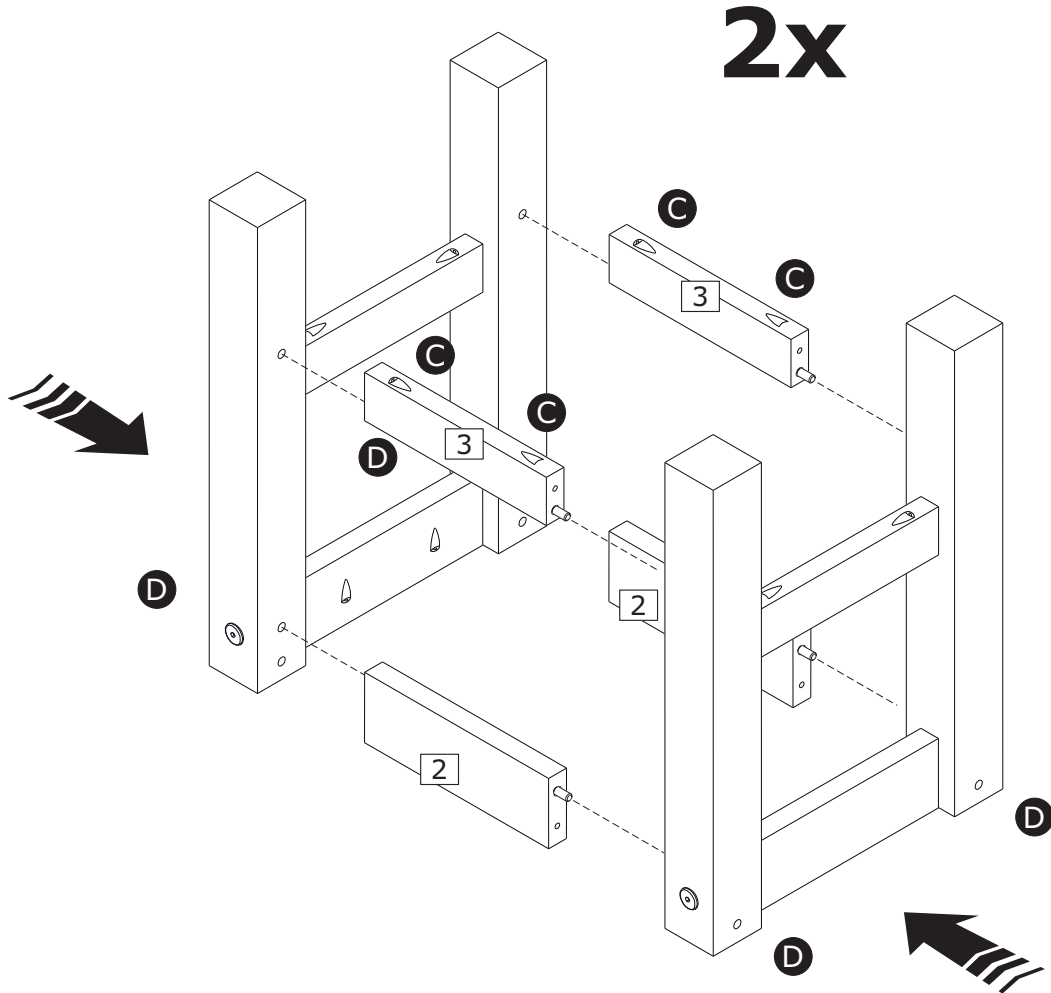

Tools
Required

View our assembly video online
www.manhattancomfort.com

Stuck? Questions? We are here to help.
1-888-230-2225
help@manhattancomfort.com

Included in this Package

- 1** Seat panel x2
- 2** Large front rail x4
- 3** Small cross rail x8
- 4** Large side rail x4
- 5** Right leg x4
- 6** Left leg x4

A  Wooden dowel x 32	B  35mm Screw x 8	C  50mm Screw x 16
D  80mm Bolt x 16	E  Allen key x 1	

STEP 1

STEP 2

C  50mm Screw x 08	D  80mm Bolt x 08	E  Allen key x 1
--	--	--

4x

Note: the hole position.

a:

b:

STEP 3

C  50mm Screw x 08	D  80mm Bolt x 08	E  Allen key x 1
--	--	--

a:

b:

STEP 4