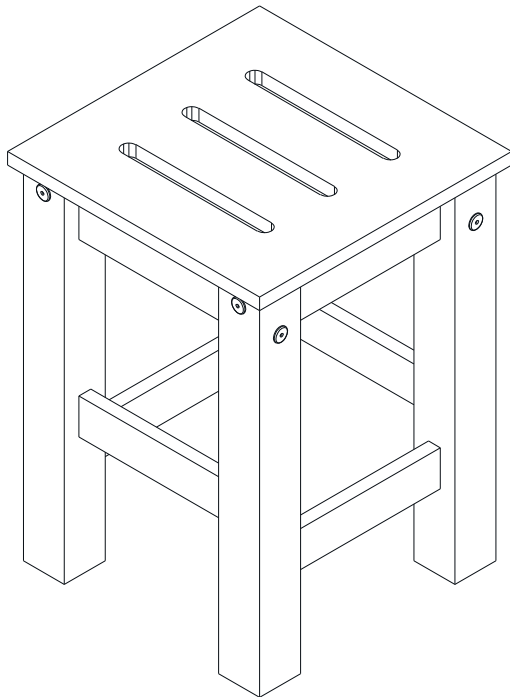

MANHATTAN
COMFORT

Stillwell 17.7" Barstool

SKU# CS102001 - CS102002 - CS102003 - CS102004 - CS102005 - CS102007

For Best Results

- Do not throw away packaging materials until assembly is complete.
- Assemble item on a soft surface, such as cardboard or carpet, to protect it.
- Proper assembly requires two people.

Tools
Required

View our assembly video online
www.manhattancomfort.com

Stuck? Questions? We are here to help.
1-888-230-2225
help@manhattancomfort.com

Included in this Package

- 1** Seat panel x2
- 2** Large front rail x4
- 3** Small cross rail x8
- 4** Large side rail x4
- 5** Right leg x4
- 6** Left leg x4

A  Wooden dowel x 32	B  35mm Screw x 8	C  50mm Screw x 16
D  80mm Bolt x 16	E  Allen key x 1	

STEP 1

STEP 2

C  50mm Screw x 08	D  80mm Bolt x 08	E  Allen key x 1
--	--	--

4x

Note: the hole position.

a:

b:

STEP 3

C  50mm Screw x 08	D  80mm Bolt x 08	E  Allen key x 1
--	--	--

a:

b:

STEP 4