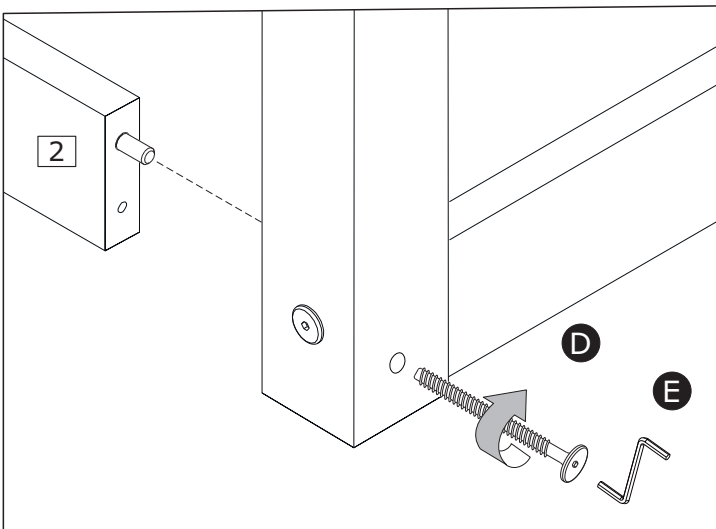

Tools
Required

View our assembly video online
www.manhattancomfort.com

Stuck? Questions? We are here to help.
1-888-230-2225
help@manhattancomfort.com

Included in this Package

- 1** Seat panel x2
- 2** Large front rail x4
- 3** Small cross rail x8
- 4** Large side rail x4
- 5** Right leg x4
- 6** Left leg x4

A  Wooden dowel x 32	B  35mm Screw x 8	C  50mm Screw x 16
D  80mm Bolt x 16	E  Allen key x 1	

STEP 1

STEP 2

C  50mm Screw x 08	D  80mm Bolt x 08	E  Allen key x 1
--	--	--

4x

Note: the hole position.

a:

b:

STEP 3

C  50mm Screw x 08	D  80mm Bolt x 08	E  Allen key x 1
--	--	--

a:

b:

STEP 4