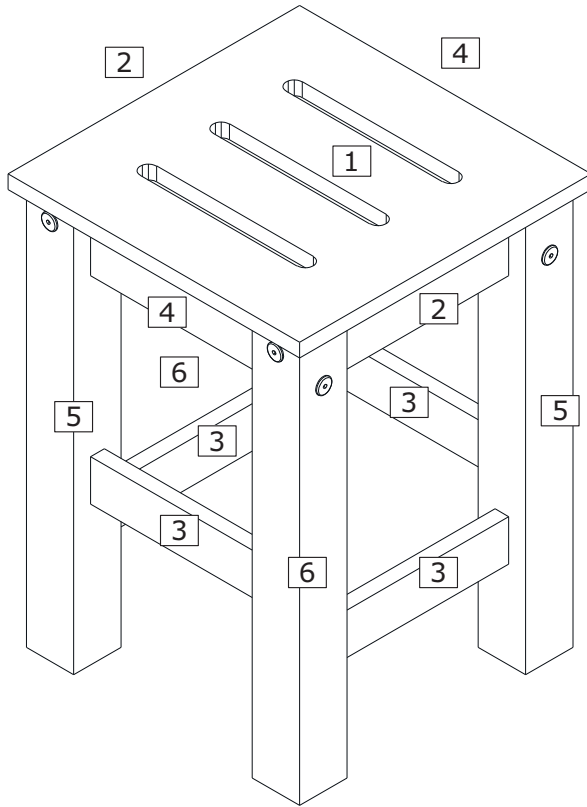

MANHATTAN
COMFORT

Stillwell 17.7" Barstool

SKU# CS102001 - CS102002 - CS102003 - CS102004 - CS102005 - CS102007

For Best Results

- Do not throw away packaging materials until assembly is complete.
- Assemble item on a soft surface, such as cardboard or carpet, to protect it.
- Proper assembly requires two people.

Tools
Required

View our assembly video online
www.manhattancomfort.com

Stuck? Questions? We are here to help.
1-888-230-2225
help@manhattancomfort.com

Included in this Package

- 1** Seat panel x2
- 2** Large front rail x4
- 3** Small cross rail x8
- 4** Large side rail x4
- 5** Right leg x4
- 6** Left leg x4

A  Wooden dowel x 32	B  35mm Screw x 8	C  50mm Screw x 16
D  80mm Bolt x 16	E  Allen key x 1	

STEP 1

STEP 2

C  50mm Screw x 08	D  80mm Bolt x 08	E  Allen key x 1
--	--	--

4x

Note: the hole position.

a:

b:

STEP 3

C  50mm Screw x 08	D  80mm Bolt x 08	E  Allen key x 1
--	--	--

a:

b:

STEP 4