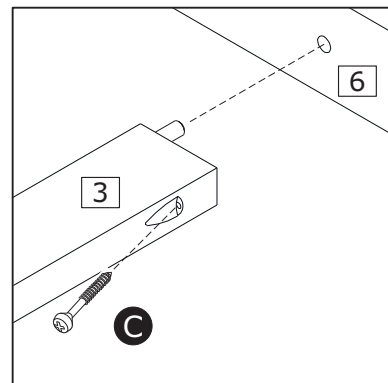

Tools
Required

View our assembly video online
www.manhattancomfort.com

Stuck? Questions? We are here to help.
1-888-230-2225
help@manhattancomfort.com

Included in this Package

- 1** Seat panel x2
- 2** Large front rail x4
- 3** Small cross rail x8
- 4** Large side rail x4
- 5** Right leg x4
- 6** Left leg x4

A  Wooden dowel x 32	B  35mm Screw x 8	C  50mm Screw x 16
D  80mm Bolt x 16	E  Allen key x 1	

STEP 1

STEP 2

C  50mm Screw x 08	D  80mm Bolt x 08	E  Allen key x 1
--	--	--

4x

Note: the hole position.

a:

b:

STEP 3

C  50mm Screw x 08	D  80mm Bolt x 08	E  Allen key x 1
--	--	--

a:

b:

STEP 4