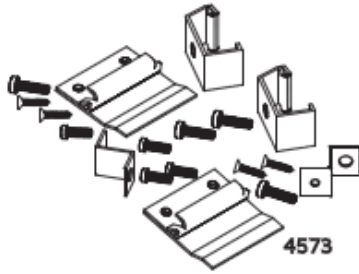

# Park 1.8

Model: 81461, 81484, 81436, 81423, 81462

Part	Description	Quantity
1	PANEL	1
2	CENTRAL PANEL	1
3	LOWER PANEL	1
4	MDF BOTTOM PIECE	2
5	SHELF	1
6	SMALLER SUPPORT	3
7	LARGER SUPPORT	2
8	ASSEMBLY SUPPORT	2
9	CENTRAL SUPPORT	1

# Hardware:

Grommet

2014

3933

4573

4654

4505

3527