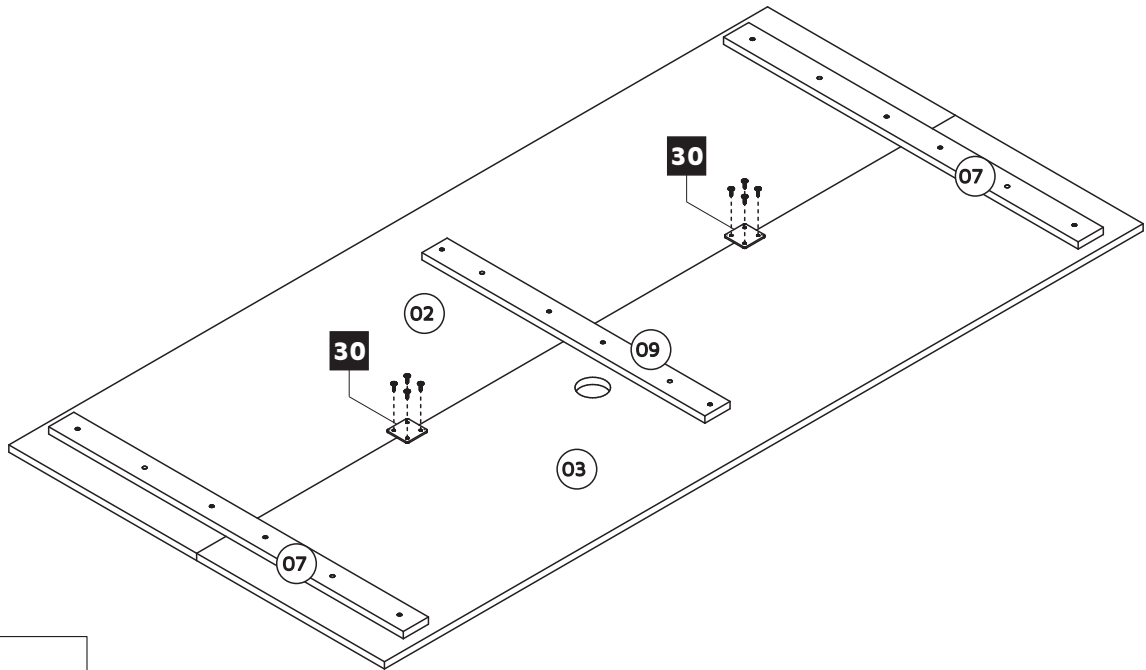

30

3557

2014