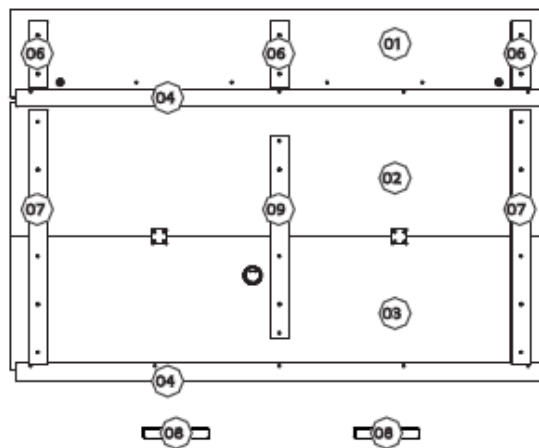

# Park 1.8

Model: 81461, 81484, 81436, 81423, 81462

Part	Description	Quantity
1	PANEL	1
2	CENTRAL PANEL	1
3	LOWER PANEL	1
4	MDF BOTTOM PIECE	2
5	SHELF	1
6	SMALLER SUPPORT	3
7	LARGER SUPPORT	2
8	ASSEMBLY SUPPORT	2
9	CENTRAL SUPPORT	1