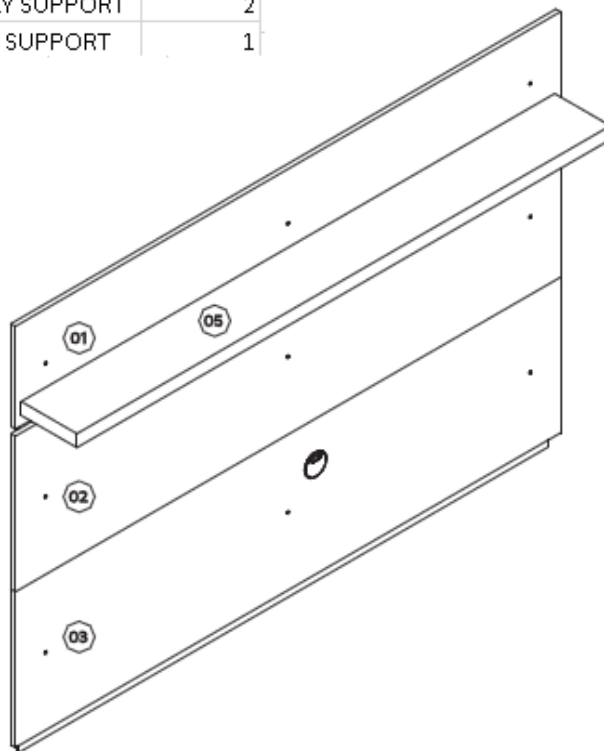

# Park 1.8

Model: 81461, 81484, 81436, 81423, 81462

Part	Description	Quantity
1	PANEL	1
2	CENTRAL PANEL	1
3	LOWER PANEL	1
4	MDF BOTTOM PIECE	2
5	SHELF	1
6	SMALLER SUPPORT	3
7	LARGER SUPPORT	2
8	ASSEMBLY SUPPORT	2
9	CENTRAL SUPPORT	1