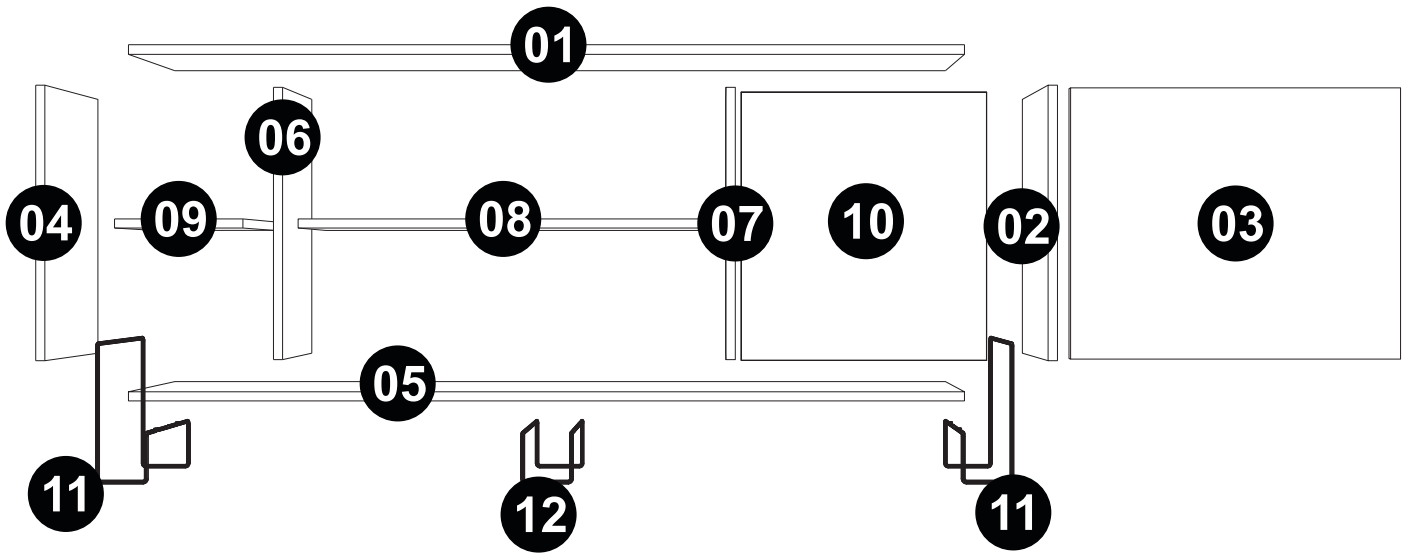

## Nacka TV Stand 2.0

Model: 10AMC128, 10AMC47

Stuck?! Need Help?! [help@manhattancomfort.com](mailto:help@manhattancomfort.com) 888-230-2225

Dimensions:  
W: 54" H: 22.4" D: 11.7"

**USE ALCOHOL TO  
REMOVE PART  
NUMBERS**

PART	DESCRIPTION	QTY.
01	Top	01
02	Right side	01
03	Door	01
04	Left side	01
05	Base	01
06	Left division	01
07	Right division	01
08	Longer shelf	01
09	Lower shelf	01
10	Back	01
11	Side Feet	02
12	Central Feet	01