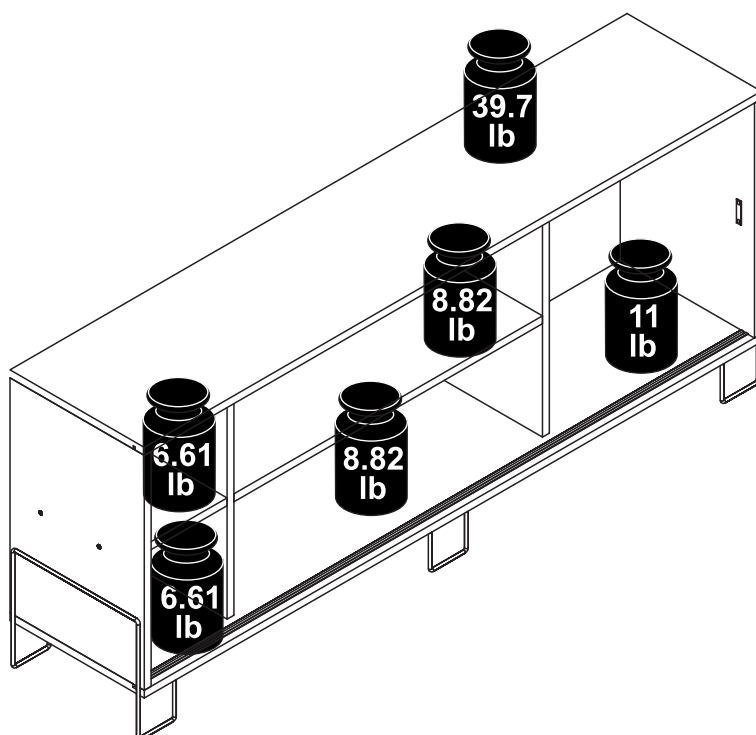

## Nacka TV Stand 2.0

Model: 10AMC128, 10AMC47

Stuck?! Need Help?! [help@manhattancomfort.com](mailto:help@manhattancomfort.com) 888-230-2225

Dimensions:  
W: 54" H: 22.4" D: 11.7"

**USE ALCOHOL TO  
REMOVE PART  
NUMBERS**

PART	DESCRIPTION	QTY.
01	Top	01
02	Right side	01
03	Door	01
04	Left side	01
05	Base	01
06	Left division	01
07	Right division	01
08	Longer shelf	01
09	Lower shelf	01
10	Back	01
11	Side Feet	02
12	Central Feet	01