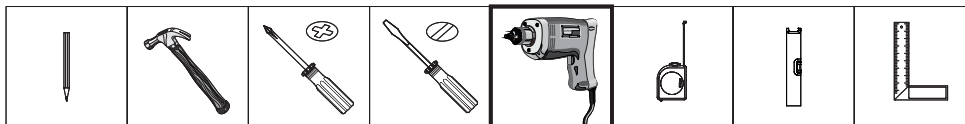

HARDWARE PARTS

PHOTO		CODE	QTY.
	A	EF 000033	20
	B	EF 000132	12
	C	EF 000106	20
	D	EF 000008	02
	E	EF 000688	06
	F	EF 000061	02
	G	EF 000689	01
	H	EF 000689	04
	I	EF 000689	04
	J	EF 000168	22
	L	EF 000570	01
	M	EF 000571	01
	N	EF 000107	08
	O	EF 000247	02

TO IMPROVE ASSEMBLY, USE AN ELECTRONIC SCREWDRIVER