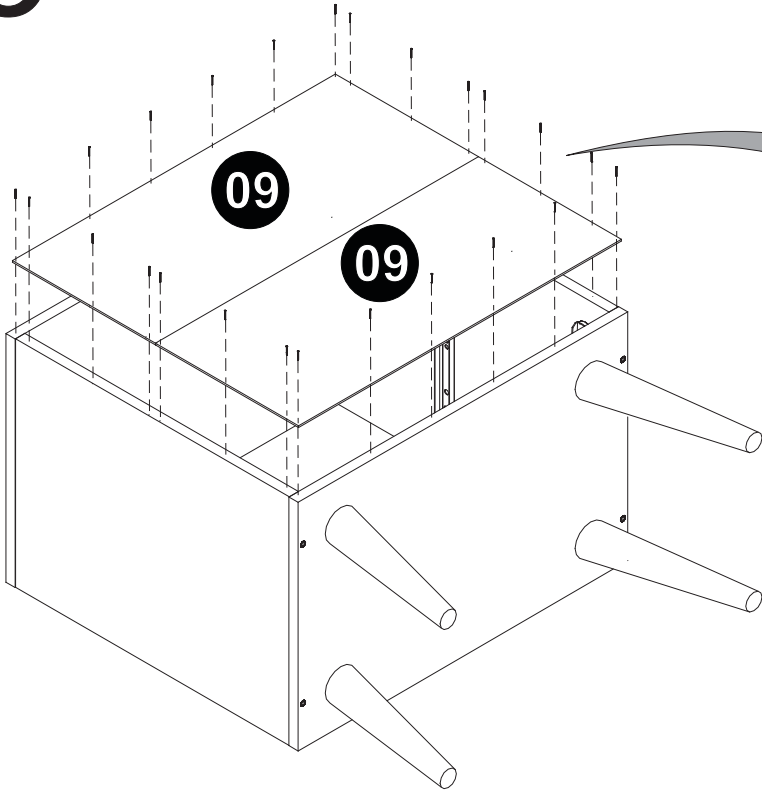

ACCENTUATIONS

by MANHATTAN COMFORT

Taby Side Table

Model: 66AMC129, 66AMC142

Stuck?! Need Help?! help@manhattancomfort.com 888-230-2225

Dimensions:
W:27.3" H:21" D:13.7"

USE ALCOHOL TO REMOVE PART NUMBERS

PART	DESCRIPTION	QTY.
01	Base	01
02	Top	01
03	Right side	01
04	Left side	01
05	Front drawer	02
08	Bottom drawer	02
09	Back	02
20	Right side drawer	01
21	Back drawer	02
22	Left side drawer	01
10	Wood feet	04

1

2

3

4

5

6

7

8