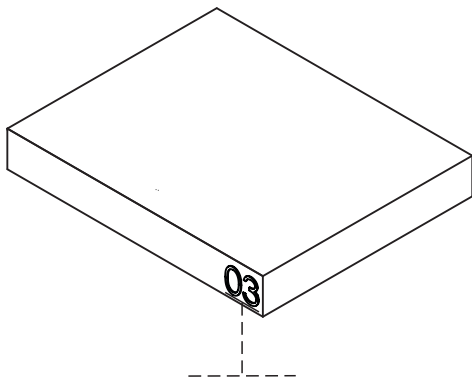

ACCENTUATIONS

by MANHATTAN COMFORT

Taby Side Table

Model: 66AMC129, 66AMC142

Stuck?! Need Help?! help@manhattancomfort.com 888-230-2225

Dimensions:
W:27.3" H:21" D:13.7"

USE ALCOHOL TO REMOVE PART NUMBERS

PART	DESCRIPTION	QTY.
01	Base	01
02	Top	01
03	Right side	01
04	Left side	01
05	Front drawer	02
08	Bottom drawer	02
09	Back	02
20	Right side drawer	01
21	Back drawer	02
22	Left side drawer	01
10	Wood feet	04

HARDWARE PARTS

PHOTO		CODE	QTY.
	A	EF 000033	08
	B	EF 000132	04
	C	EF 000246	04
	D	EF 000101	24
	E	EF 000008	01
	G	HANDLE	02
	H	EF 000061	06
	I	EF 000462	08
	J	EF 000168	35

TO IMPROVE ASSEMBLY, USE AN ELECTRONIC SCREWDRIVER