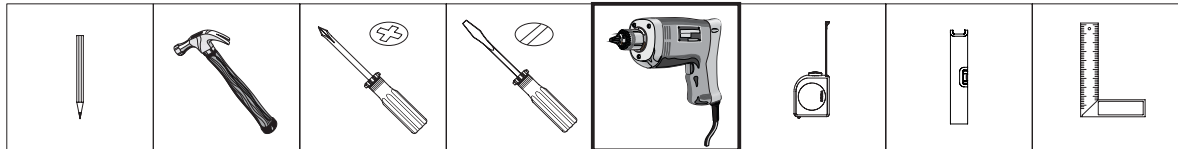

HARDWARE PARTS

PHOTO		CODE	QTY.
	A	EF 000033	08
	B	EF 000132	04
	C	EF 000246	04
	D	EF 000101	24
	E	EF 000008	01
	G	HANDLE	02
	H	EF 000061	06
	I	EF 000462	08
	J	EF 000168	35

TO IMPROVE ASSEMBLY, USE AN ELECTRONIC SCREWDRIVER