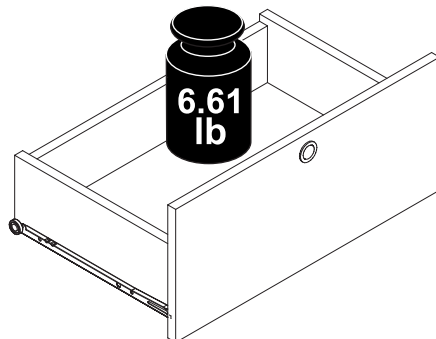

ACCENTUATIONS

by MANHATTAN COMFORT

Taby Side Table

Model: 66AMC129, 66AMC142

Stuck?! Need Help?! help@manhattancomfort.com 888-230-2225

Dimensions:
W:27.3" H:21" D:13.7"

USE ALCOHOL TO REMOVE PART NUMBERS

PART	DESCRIPTION	QTY.
01	Base	01
02	Top	01
03	Right side	01
04	Left side	01
05	Front drawer	02
08	Bottom drawer	02
09	Back	02
20	Right side drawer	01
21	Back drawer	02
22	Left side drawer	01
10	Wood feet	04

HARDWARE PARTS

PHOTO		CODE	QTY.
	A	EF 000033	08
	B	EF 000132	04
	C	EF 000246	04
	D	EF 000101	24
	E	EF 000008	01
	G	HANDLE	02
	H	EF 000061	06
	I	EF 000462	08
	J	EF 000168	35

TO IMPROVE ASSEMBLY, USE AN ELECTRONIC SCREWDRIVER