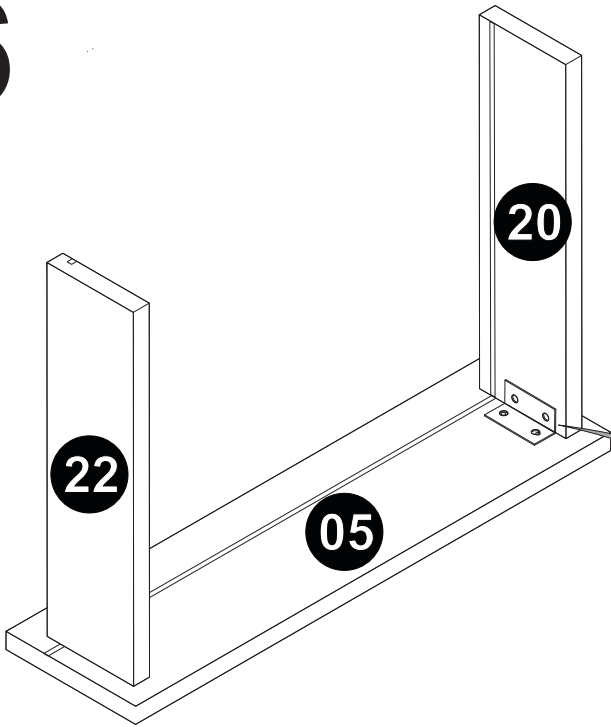

ACCENTUATIONS

by MANHATTAN COMFORT

Taby Side Table

Model: 66AMC129, 66AMC142

Stuck?! Need Help?! help@manhattancomfort.com 888-230-2225

Dimensions:
W:27.3" H:21" D:13.7"

USE ALCOHOL TO REMOVE PART NUMBERS

PART	DESCRIPTION	QTY.
01	Base	01
02	Top	01
03	Right side	01
04	Left side	01
05	Front drawer	02
08	Bottom drawer	02
09	Back	02
20	Right side drawer	01
21	Back drawer	02
22	Left side drawer	01
10	Wood feet	04

1

2

3

4

5

6

7

8