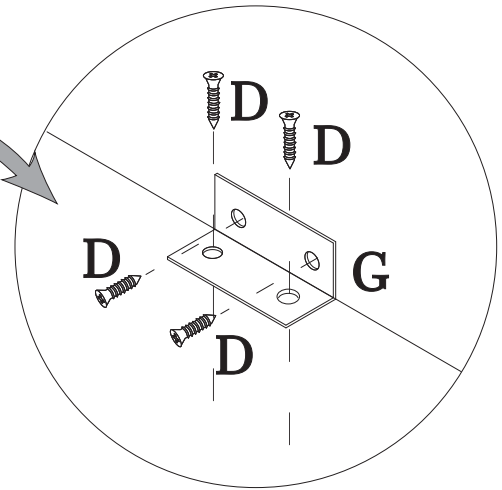

ACCENTUATIONS

by MANHATTAN COMFORT

Taby Side Table

Model: 66AMC129, 66AMC142

Stuck?! Need Help?! help@manhattancomfort.com 888-230-2225

Dimensions:
W:27.3" H:21" D:13.7"

USE ALCOHOL TO REMOVE PART NUMBERS

PART	DESCRIPTION	QTY.
01	Base	01
02	Top	01
03	Right side	01
04	Left side	01
05	Front drawer	02
08	Bottom drawer	02
09	Back	02
20	Right side drawer	01
21	Back drawer	02
22	Left side drawer	01
10	Wood feet	04

HARDWARE PARTS

PHOTO		CODE	QTY.
	A	EF 000033	08
	B	EF 000132	04
	C	EF 000246	04
	D	EF 000101	24
	E	EF 000008	01
	G	HANDLE	02
	H	EF 000061	06
	I	EF 000462	08
	J	EF 000168	35

TO IMPROVE ASSEMBLY, USE AN ELECTRONIC SCREWDRIVER

1

2

3

4

5

6

7

8