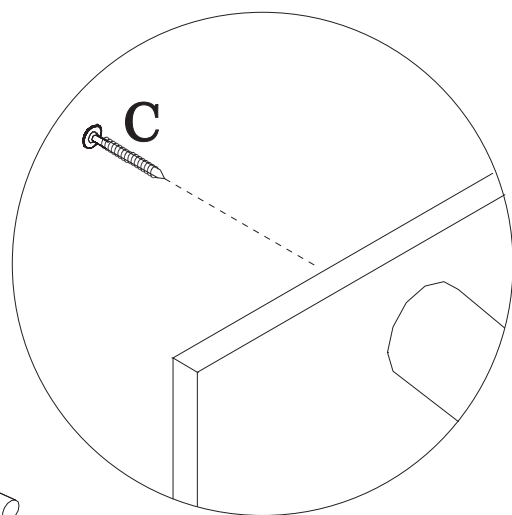

ACCENTUATIONS

by MANHATTAN COMFORT

Taby Side Table

Model: 66AMC129, 66AMC142

Stuck?! Need Help?! help@manhattancomfort.com 888-230-2225

Dimensions:
W:27.3" H:21" D:13.7"

USE ALCOHOL TO REMOVE PART NUMBERS

PART	DESCRIPTION	QTY.
01	Base	01
02	Top	01
03	Right side	01
04	Left side	01
05	Front drawer	02
08	Bottom drawer	02
09	Back	02
20	Right side drawer	01
21	Back drawer	02
22	Left side drawer	01
10	Wood feet	04

HARDWARE PARTS

PHOTO		CODE	QTY.
	A	EF 000033	08
	B	EF 000132	04
	C	EF 000246	04
	D	EF 000101	24
	E	EF 000008	01
	G	HANDLE	02
	H	EF 000061	06
	I	EF 000462	08
	J	EF 000168	35

TO IMPROVE ASSEMBLY, USE AN ELECTRONIC SCREWDRIVER

1

2

3

4

5

6

7

8