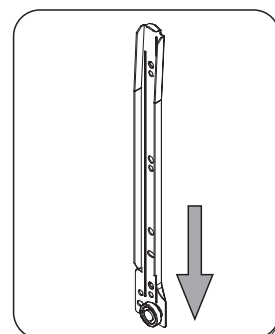

ACCENTUATIONS

by MANHATTAN COMFORT

Taby Side Table

Model: 66AMC129, 66AMC142

Stuck?! Need Help?! help@manhattancomfort.com 888-230-2225

Dimensions:
W:27.3" H:21" D:13.7"

USE ALCOHOL TO REMOVE PART NUMBERS

PART	DESCRIPTION	QTY.
01	Base	01
02	Top	01
03	Right side	01
04	Left side	01
05	Front drawer	02
08	Bottom drawer	02
09	Back	02
20	Right side drawer	01
21	Back drawer	02
22	Left side drawer	01
10	Wood feet	04

HARDWARE PARTS

PHOTO		CODE	QTY.
	A	EF 000033	08
	B	EF 000132	04
	C	EF 000246	04
	D	EF 000101	24
	E	EF 000008	01
	G	HANDLE	02
	H	EF 000061	06
	I	EF 000462	08
	J	EF 000168	35

TO IMPROVE ASSEMBLY, USE AN ELECTRONIC SCREWDRIVER

1

2

3

4

5

6

7

8