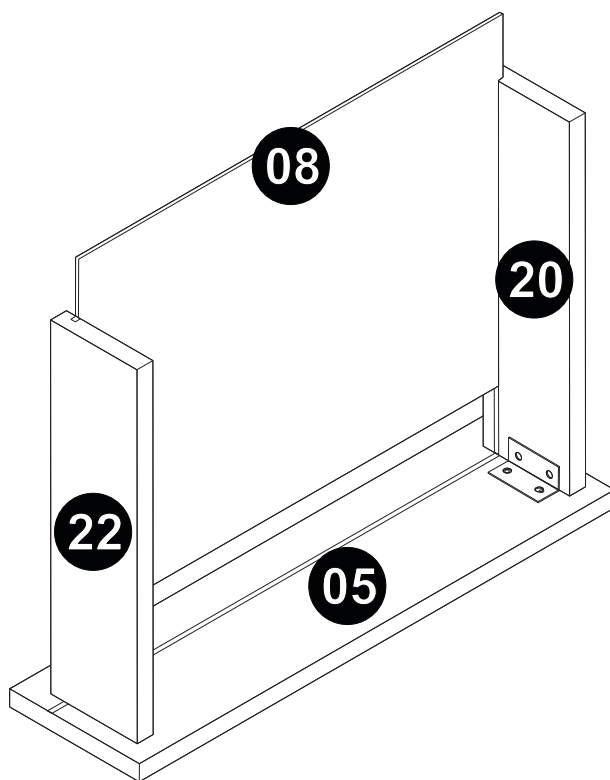

ACCENTUATIONS

by MANHATTAN COMFORT

Taby Side Table

Model: 66AMC129, 66AMC142

Stuck?! Need Help?! help@manhattancomfort.com 888-230-2225

Dimensions:
W:27.3" H:21" D:13.7"

USE ALCOHOL TO REMOVE PART NUMBERS

PART	DESCRIPTION	QTY.
01	Base	01
02	Top	01
03	Right side	01
04	Left side	01
05	Front drawer	02
08	Bottom drawer	02
09	Back	02
20	Right side drawer	01
21	Back drawer	02
22	Left side drawer	01
10	Wood feet	04

HARDWARE PARTS

PHOTO		CODE	QTY.
	A	EF 000033	08
	B	EF 000132	04
	C	EF 000246	04
	D	EF 000101	24
	E	EF 000008	01
	G	HANDLE	02
	H	EF 000061	06
	I	EF 000462	08
	J	EF 000168	35

TO IMPROVE ASSEMBLY, USE AN ELECTRONIC SCREWDRIVER

1

2

3

4

5

6

7

8