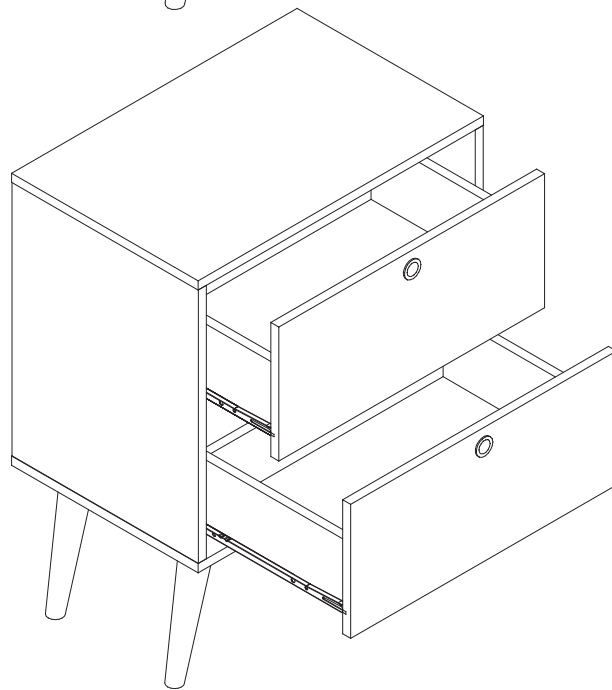

ACCENTUATIONS

by MANHATTAN COMFORT

Taby Side Table

Model: 66AMC129, 66AMC142

Stuck?! Need Help?! help@manhattancomfort.com 888-230-2225

Dimensions:
W:27.3" H:21" D:13.7"

USE ALCOHOL TO REMOVE PART NUMBERS

PART	DESCRIPTION	QTY.
01	Base	01
02	Top	01
03	Right side	01
04	Left side	01
05	Front drawer	02
08	Bottom drawer	02
09	Back	02
20	Right side drawer	01
21	Back drawer	02
22	Left side drawer	01
10	Wood feet	04

HARDWARE PARTS

PHOTO		CODE	QTY.
	A	EF 000033	08
	B	EF 000132	04
	C	EF 000246	04
	D	EF 000101	24
	E	EF 000008	01
	G	HANDLE	02
	H	EF 000061	06
	I	EF 000462	08
	J	EF 000168	35

TO IMPROVE ASSEMBLY, USE AN ELECTRONIC SCREWDRIVER