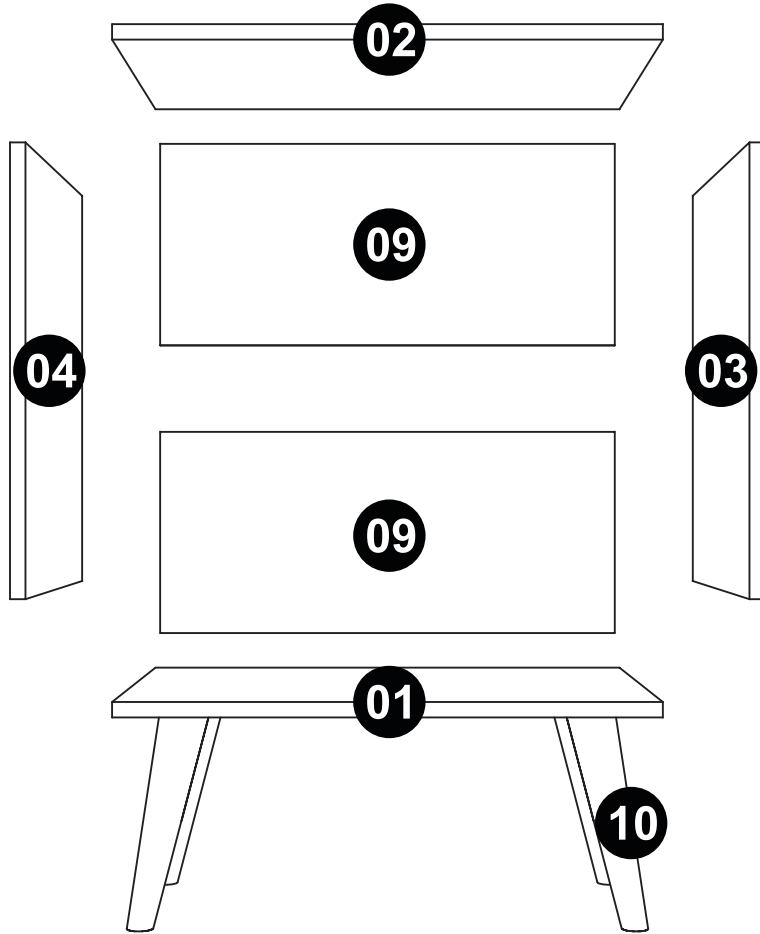

ACCENTUATIONS

by MANHATTAN COMFORT

Taby Side Table

Model: 66AMC129, 66AMC142

Stuck?! Need Help?! help@manhattancomfort.com 888-230-2225

Dimensions:
W:27.3" H:21" D:13.7"

USE ALCOHOL TO REMOVE PART NUMBERS

PART	DESCRIPTION	QTY.
01	Base	01
02	Top	01
03	Right side	01
04	Left side	01
05	Front drawer	02
08	Bottom drawer	02
09	Back	02
20	Right side drawer	01
21	Back drawer	02
22	Left side drawer	01
10	Wood feet	04

HARDWARE PARTS

PHOTO		CODE	QTY.
	A	EF 000033	08
	B	EF 000132	04
	C	EF 000246	04
	D	EF 000101	24
	E	EF 000008	01
	G	HANDLE	02
	H	EF 000061	06
	I	EF 000462	08
	J	EF 000168	35

TO IMPROVE ASSEMBLY, USE AN ELECTRONIC SCREWDRIVER

1

2

3

4

5

6

7

8