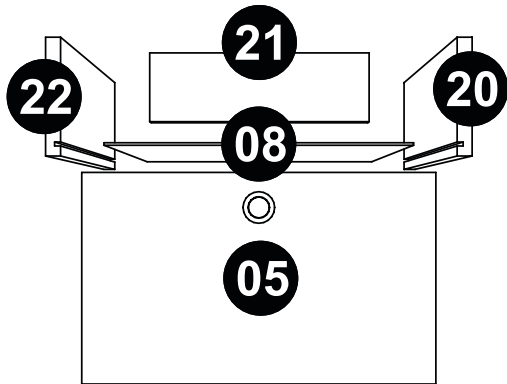

ACCENTUATIONS

by MANHATTAN COMFORT

Taby Side Table

Model: 66AMC129, 66AMC142

Stuck?! Need Help?! help@manhattancomfort.com 888-230-2225

Dimensions:
W:27.3" H:21" D:13.7"

USE ALCOHOL TO REMOVE PART NUMBERS

PART	DESCRIPTION	QTY.
01	Base	01
02	Top	01
03	Right side	01
04	Left side	01
05	Front drawer	02
08	Bottom drawer	02
09	Back	02
20	Right side drawer	01
21	Back drawer	02
22	Left side drawer	01
10	Wood feet	04

HARDWARE PARTS

PHOTO		CODE	QTY.
	A	EF 000033	08
	B	EF 000132	04
	C	EF 000246	04
	D	EF 000101	24
	E	EF 000008	01
	G	HANDLE	02
	H	EF 000061	06
	I	EF 000462	08
	J	EF 000168	35

TO IMPROVE ASSEMBLY, USE AN ELECTRONIC SCREWDRIVER