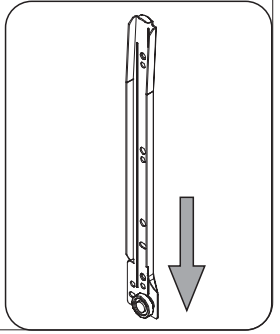

ACCENTUATIONS

by MANHATTAN COMFORT

Taby Side Table

Model: 66AMC129, 66AMC142

Stuck?! Need Help?! help@manhattancomfort.com 888-230-2225

Dimensions:
W:27.3" H:21" D:13.7"

USE ALCOHOL TO REMOVE PART NUMBERS

PART	DESCRIPTION	QTY.
01	Base	01
02	Top	01
03	Right side	01
04	Left side	01
05	Front drawer	02
08	Bottom drawer	02
09	Back	02
20	Right side drawer	01
21	Back drawer	02
22	Left side drawer	01
10	Wood feet	04

HARDWARE PARTS

PHOTO		CODE	QTY.
	A	EF 000033	08
	B	EF 000132	04
	C	EF 000246	04
	D	EF 000101	24
	E	EF 000008	01
	G	HANDLE	02
	H	EF 000061	06
	I	EF 000462	08
	J	EF 000168	35

TO IMPROVE ASSEMBLY, USE AN ELECTRONIC SCREWDRIVER

1

2

3

4

5

6

7

8