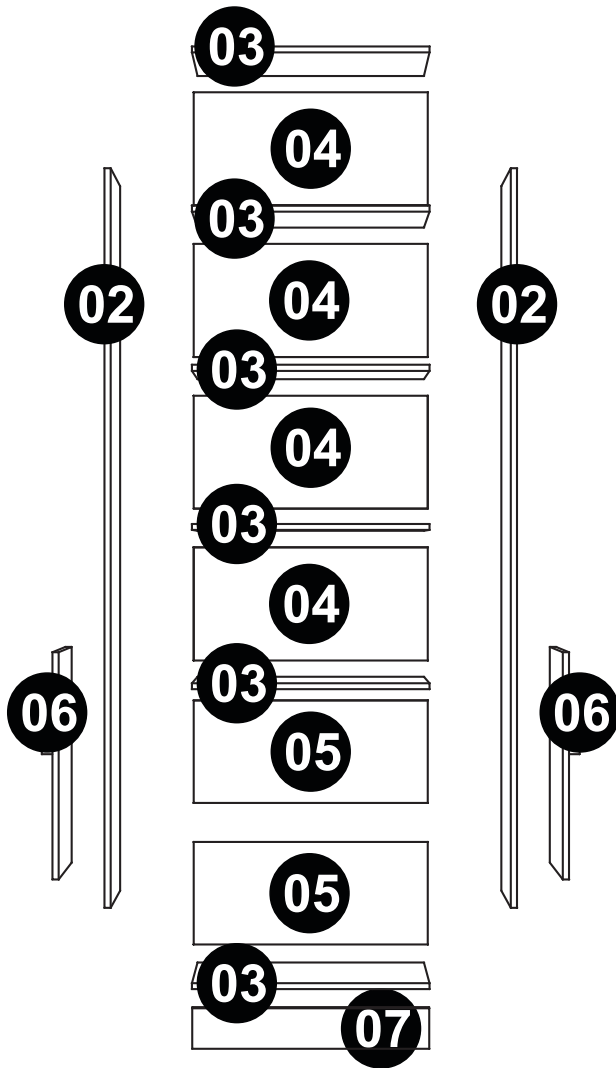

ACCENTUATIONS

by MANHATTAN COMFORT

Catarina Cabinet

Model: 29AMC6, 29AMC49

Stuck?! Need Help?! help@manhattancomfort.com 888-230-2225

Dimensions:

W: 24.8" H: 73" D:12.4"

**USE ALCOHOL TO
REMOVE PART
NUMBERS**

PART	DESCRIPTION	QTY.
02	Side	02
03	Shelf	06
04	Longer back	04
05	Lower back	02
06	Door	02
07	Footer	01

HARDWARE PARTS

PHOTO	A	CODE	QTY.
	A	EF 000106	24
	B	EF 000266	24
	C	EF 000168	94
	D	EF 000033	20
	E	ROUND FEET	04
	F	EF 000061	02
	G	EF 000113	04
	H	EF 000132	24
	I	EF 000043	04
	J	EF 000027	04
	K	STICKER	24
	L	HANDLE	02
	M		01