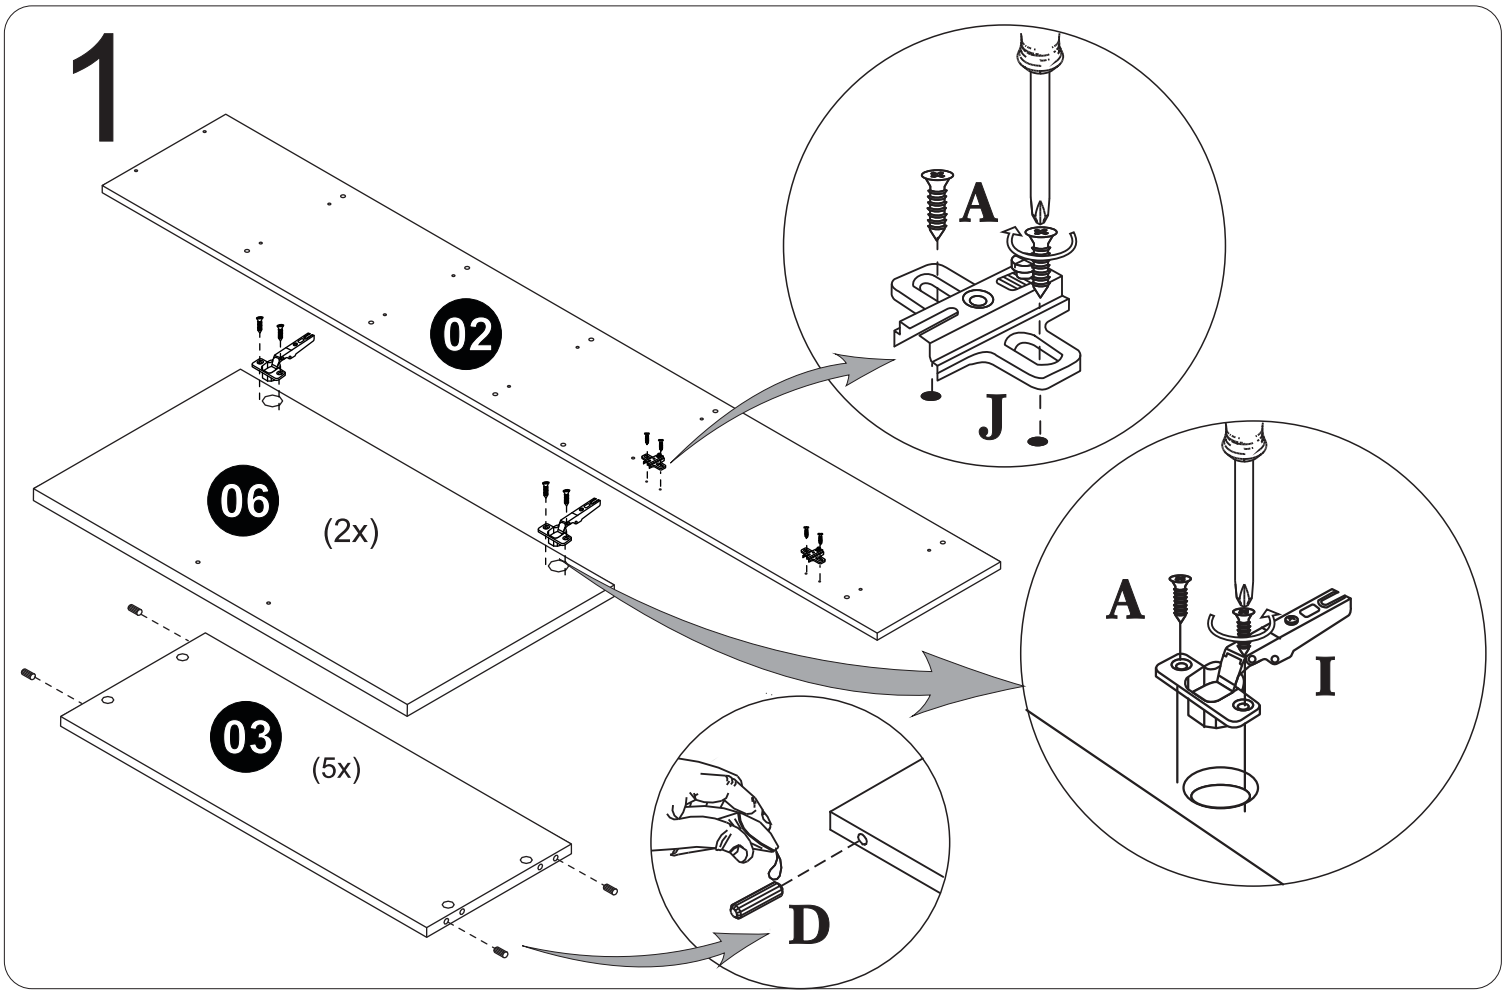

ACCENTUATIONS

by MANHATTAN COMFORT

Catarina Cabinet

Model: 29AMC6, 29AMC49

Stuck?! Need Help?! help@manhattancomfort.com 888-230-2225

Dimensions:

W: 24.8" H: 73" D:12.4"

**USE ALCOHOL TO
REMOVE PART
NUMBERS**

PART	DESCRIPTION	QTY.
02	Side	02
03	Shelf	06
04	Longer back	04
05	Lower back	02
06	Door	02
07	Footer	01

HARDWARE PARTS

PHOTO	A	CODE	QTY.
	A	EF 000106	24
	B	EF 000266	24
	C	EF 000168	94
	D	EF 000033	20
	E	ROUND FEET	04
	F	EF 000061	02
	G	EF 000113	04
	H	EF 000132	24
	I	EF 000043	04
	J	EF 000027	04
	K	STICKER	24
	L	HANDLE	02
	M		01

TO IMPROVE ASSEMBLY, USE AN ELECTRONIC SCREWDRIVER

3

4

ACCENTUATIONS

by MANHATTAN COMFORT