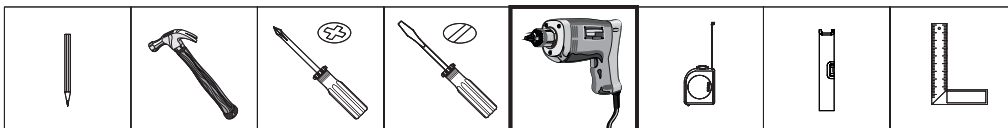

ACCENTUATIONS

by MANHATTAN COMFORT

Catarina Cabinet

Model: 29AMC6, 29AMC49

Stuck?! Need Help?! help@manhattancomfort.com 888-230-2225

Dimensions:

W: 24.8" H: 73" D:12.4"

**USE ALCOHOL TO
REMOVE PART
NUMBERS**

PART	DESCRIPTION	QTY.
02	Side	02
03	Shelf	06
04	Longer back	04
05	Lower back	02
06	Door	02
07	Footer	01

HARDWARE PARTS

PHOTO	A	CODE	QTY.
	A	EF 000106	24
	B	EF 000266	24
	C	EF 000168	94
	D	EF 000033	20
	E	ROUND FEET	04
	F	EF 000061	02
	G	EF 000113	04
	H	EF 000132	24
	I	EF 000043	04
	J	EF 000027	04
	K	STICKER	24
	L	HANDLE	02
	M		01