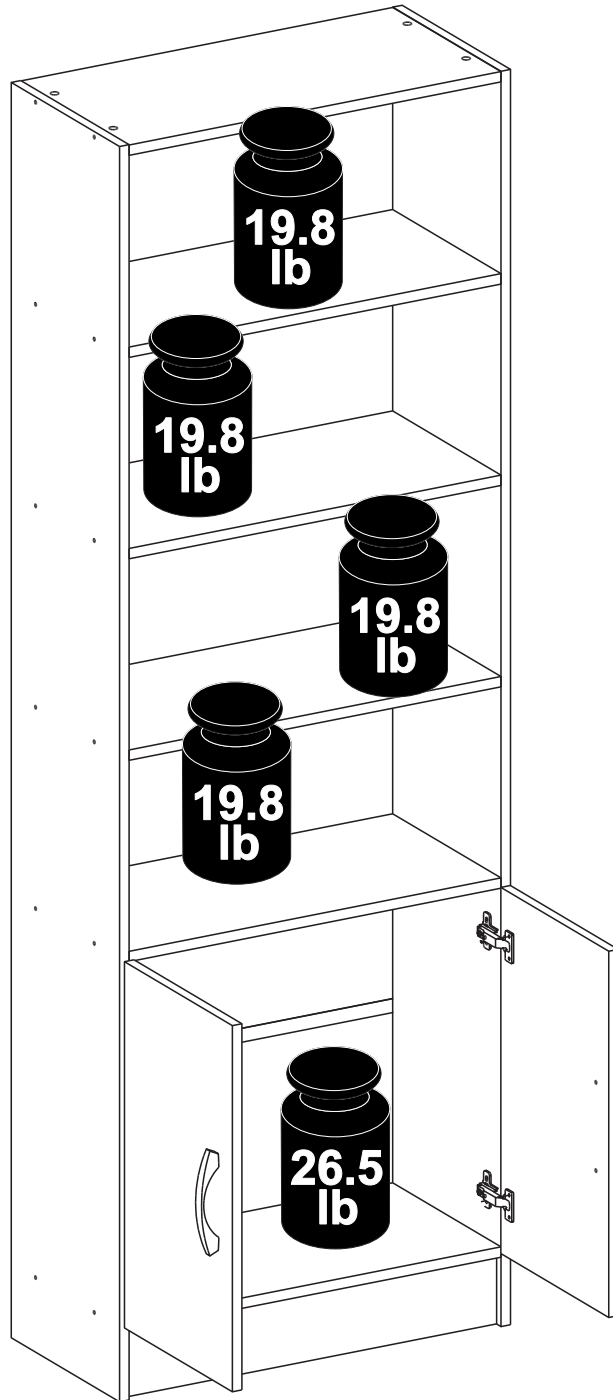

ACCENTUATIONS

by MANHATTAN COMFORT

Catarina Cabinet

Model: 29AMC6, 29AMC49

Stuck?! Need Help?! help@manhattancomfort.com 888-230-2225

Dimensions:

W: 24.8" H: 73" D:12.4"

**USE ALCOHOL TO
REMOVE PART
NUMBERS**

PART	DESCRIPTION	QTY.
02	Side	02
03	Shelf	06
04	Longer back	04
05	Lower back	02
06	Door	02
07	Footer	01

HARDWARE PARTS

PHOTO	A	CODE	QTY.
	A	EF 000106	24
	B	EF 000266	24
	C	EF 000168	94
	D	EF 000033	20
	E	ROUND FEET	04
	F	EF 000061	02
	G	EF 000113	04
	H	EF 000132	24
	I	EF 000043	04
	J	EF 000027	04
	K	STICKER	24
	L	HANDLE	02
	M		01