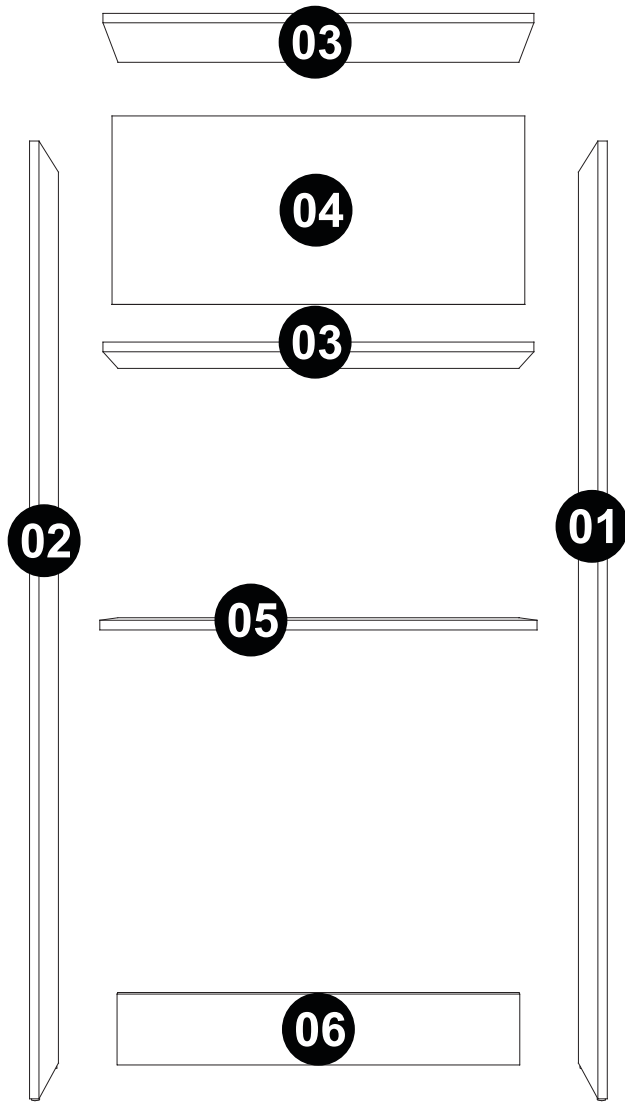

ENTUATIONS
A N C O M F O R T

Parma Desk and Bookcase

Model: 39AMC6, 39AMC23, 39AMC49

Stuck?! Need Help?! help@manhattancomfort.com 888-230-2225

Dimensions:

W: 28.8" H: 60" D: 14"

PART	DESCRIPTION	QTY.
01	Right side	01
02	Left side	01
03	Shelf	02
04	Back	01
05	Top	01
06	Footer	01

USE ALCOHOL TO REMOVE PART NUMBERS

HARDWARE PARTS

PHOTO	CODE	QTY.
	A	EF 000033 16
	B	EF 000168 20
	C	EF 000106 01
	D	EF 000265 01
	E	EF 000246 01
	F	EF 000132 14
	G	STICKER 14
	H	ROUND FEET 04
	I	EF 000016 01
	J	EF 000008 01