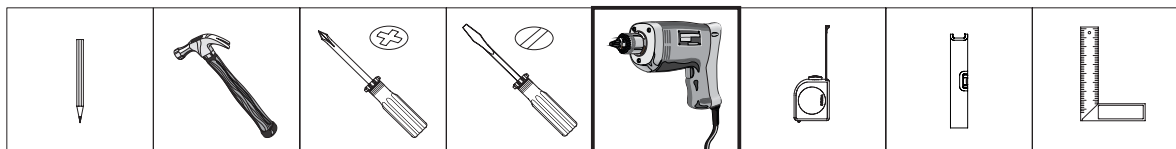

HARDWARE PARTS

PHOTO	CODE	QTY.
	A	EF 000033 16
	B	EF 000168 20
	C	EF 000106 01
	D	EF 000265 01
	E	EF 000246 01
	F	EF 000132 14
	G	STICKER 14
	H	ROUND FEET 04
	I	EF 000016 01
	J	EF 000008 01

TO IMPROVE ASSEMBLY, USE AN ELECTRONIC SCREWDRIVER