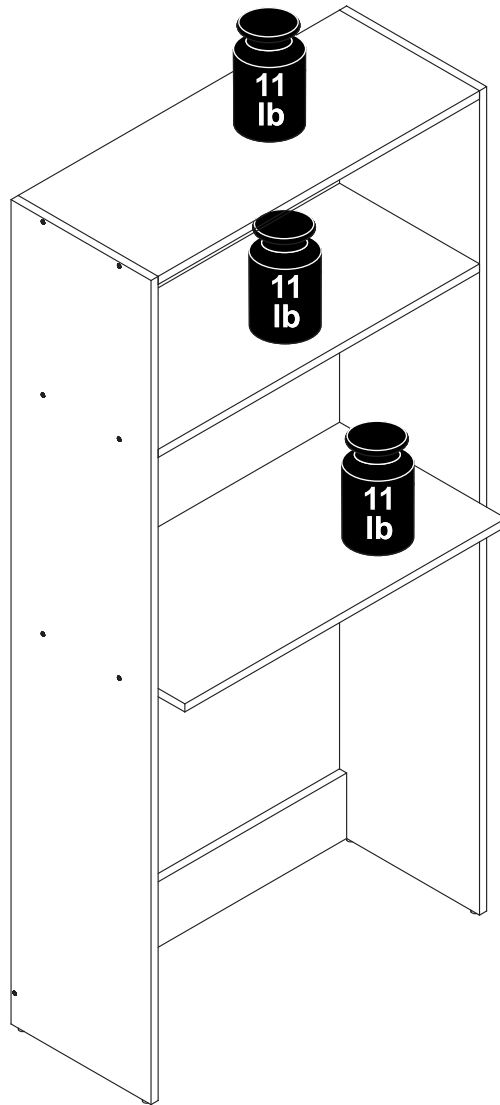

ENTUATIONS
A N C O M F O R T

Parma Desk and Bookcase

Model: 39AMC6, 39AMC23, 39AMC49

Stuck?! Need Help?! help@manhattancomfort.com 888-230-2225

Dimensions:

W: 28.8" H: 60" D: 14"

PART	DESCRIPTION	QTY.
01	Right side	01
02	Left side	01
03	Shelf	02
04	Back	01
05	Top	01
06	Footer	01

USE ALCOHOL TO REMOVE PART NUMBERS

HARDWARE PARTS

PHOTO	CODE	QTY.
	A	EF 000033 16
	B	EF 000168 20
	C	EF 000106 01
	D	EF 000265 01
	E	EF 000246 01
	F	EF 000132 14
	G	STICKER 14
	H	ROUND FEET 04
	I	EF 000016 01
	J	EF 000008 01