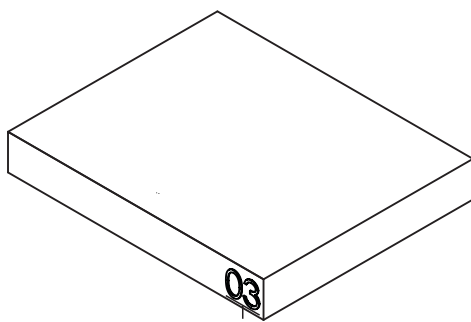

ENTUATIONS
A N C O M F O R T

Parma Desk and Bookcase

Model: 39AMC6, 39AMC23, 39AMC49

Stuck?! Need Help?! help@manhattancomfort.com 888-230-2225

Dimensions:

W: 28.8" H: 60" D: 14"

PART	DESCRIPTION	QTY.
01	Right side	01
02	Left side	01
03	Shelf	02
04	Back	01
05	Top	01
06	Footer	01

USE ALCOHOL TO REMOVE PART NUMBERS

HARDWARE PARTS

PHOTO	CODE	QTY.
	A	EF 000033 16
	B	EF 000168 20
	C	EF 000106 01
	D	EF 000265 01
	E	EF 000246 01
	F	EF 000132 14
	G	STICKER 14
	H	ROUND FEET 04
	I	EF 000016 01
	J	EF 000008 01