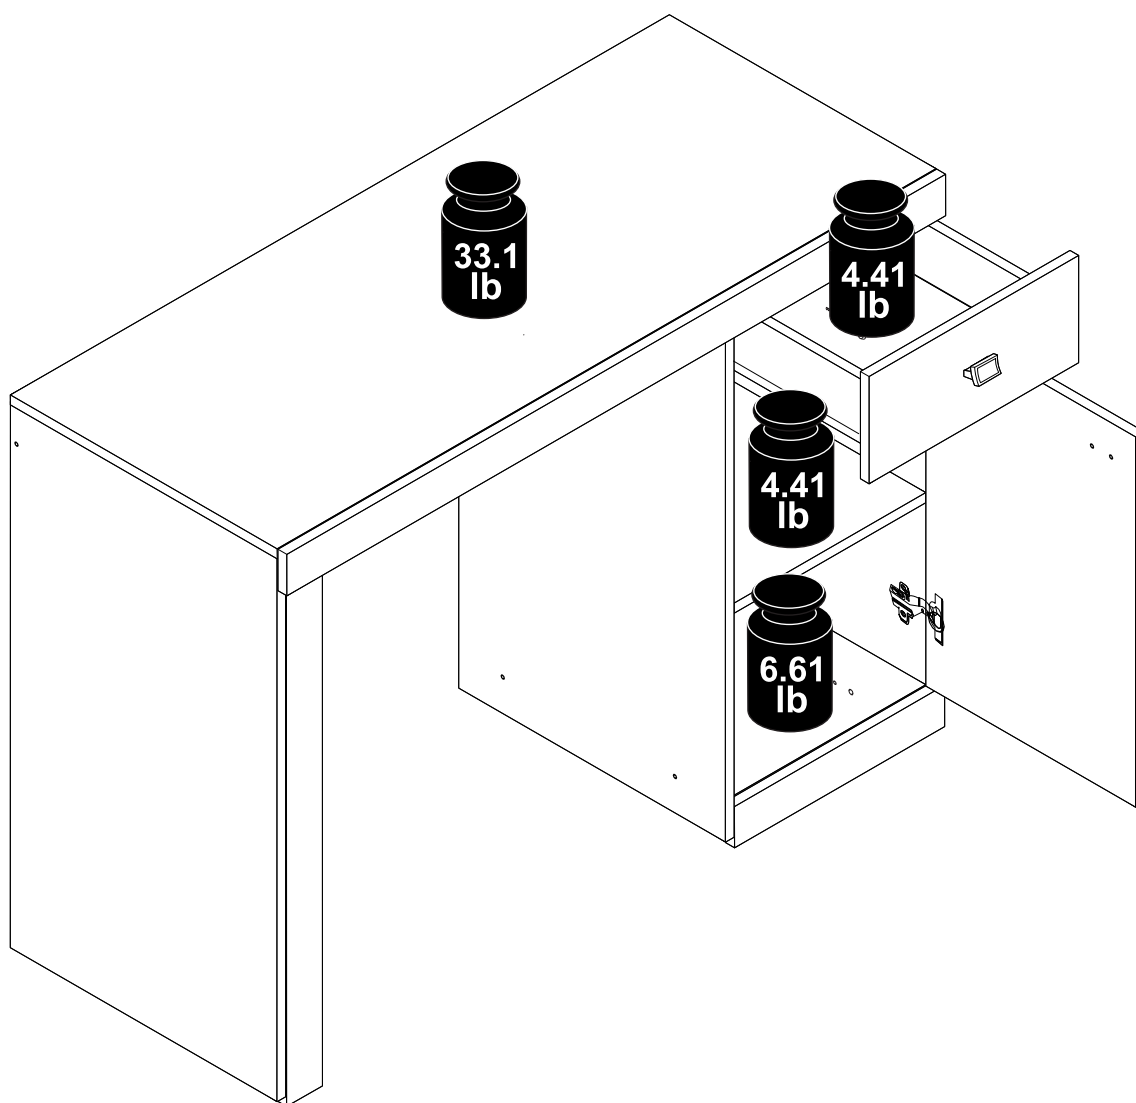

ACCENTUATIONS

by MANHATTAN COMFORT

Modena Classic Desk

Model: 36MC6

Stuck?! Need Help?! help@manhattancomfort.com 888-230-2225

Dimensions:

W:44,00" H:32,40" D:18,40"

**USE ALCOHOL TO
REMOVE PART
NUMBERS**

PART	DESCRIPTION	QTY.
01	Base	01
02	Back	01
03	Partittion	01
04	Right side	01
05	Left side	01
06	Drawer bottom	01
07	Bigger detail	01
08	Shelf mobile	01
09	Top	01
10	Detail side	01
11	Detail	01
12	Front drawer	01
13	Door	01
14	Small detail	01
20	Right drawer	02
21	Back drawer	02
22	Left drawer	02