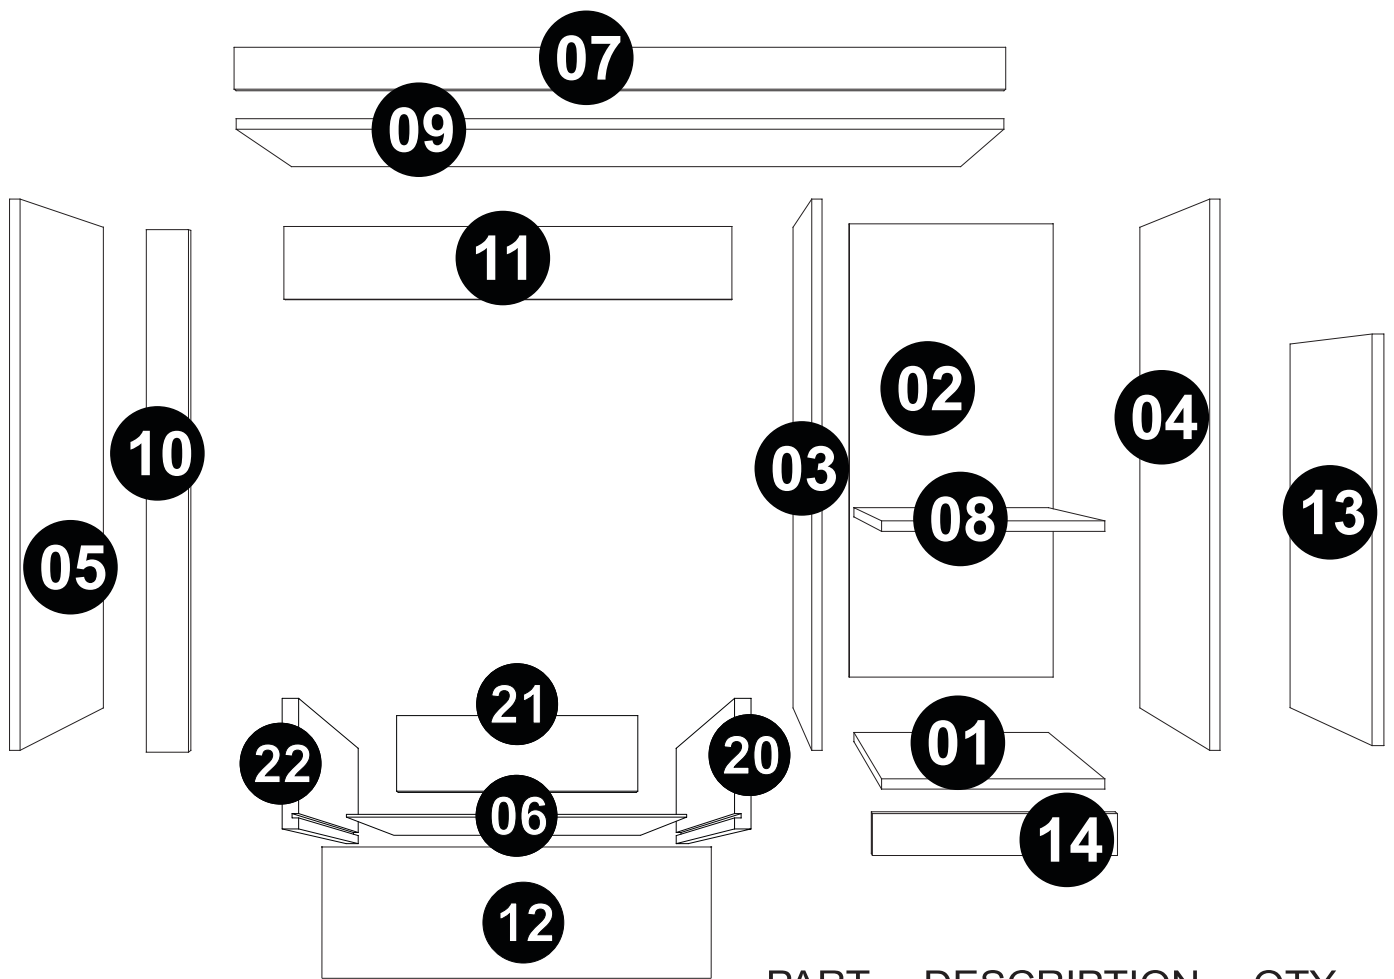

ACCENTUATIONS

by MANHATTAN COMFORT

Modena Classic Desk

Model: 36MC6

Stuck?! Need Help?! help@manhattancomfort.com 888-230-2225

Dimensions:

W:44,00" H:32,40" D:18,40"

**USE ALCOHOL TO
REMOVE PART
NUMBERS**

PART	DESCRIPTION	QTY.
01	Base	01
02	Back	01
03	Partittion	01
04	Right side	01
05	Left side	01
06	Drawer bottom	01
07	Bigger detail	01
08	Shelf mobile	01
09	Top	01
10	Detail side	01
11	Detail	01
12	Front drawer	01
13	Door	01
14	Small detail	01
20	Right drawer	02
21	Back drawer	02
22	Left drawer	02

HARDWARE PARTS

PHOTO		CODE	QTY.
	A	EF 000033	08
	B	EF 000094	06
	C	EF 000215	06
	D	SUPPORT SHELF	04
	E	EF 000168	25
	F	EF 000061	09
	G	ROUND FEET	06
	H	EF 000024	02
	I	EF 000044	02
	J	EF 000106	44
	L	EF 000132	06
	M	EF 000113	04
	N	STICKER	06
	O	HANDLE	02
	S	EF 000462	04

7

8

9

10

11

12

13

14