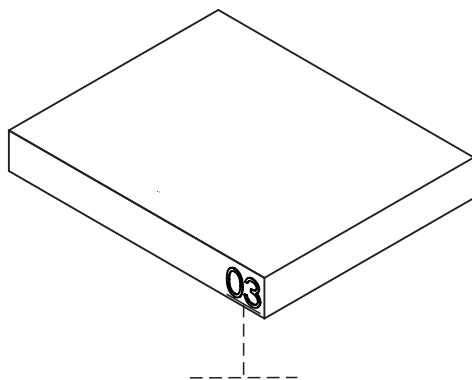

ACCENTUATIONS

by MANHATTAN COMFORT

Modena Classic Desk

Model: 36MC6

Stuck?! Need Help?! help@manhattancomfort.com 888-230-2225

Dimensions:

W:44,00" H:32,40" D:18,40"

**USE ALCOHOL TO
REMOVE PART
NUMBERS**

PART	DESCRIPTION	QTY.
01	Base	01
02	Back	01
03	Partittion	01
04	Right side	01
05	Left side	01
06	Drawer bottom	01
07	Bigger detail	01
08	Shelf mobile	01
09	Top	01
10	Detail side	01
11	Detail	01
12	Front drawer	01
13	Door	01
14	Small detail	01
20	Right drawer	02
21	Back drawer	02
22	Left drawer	02