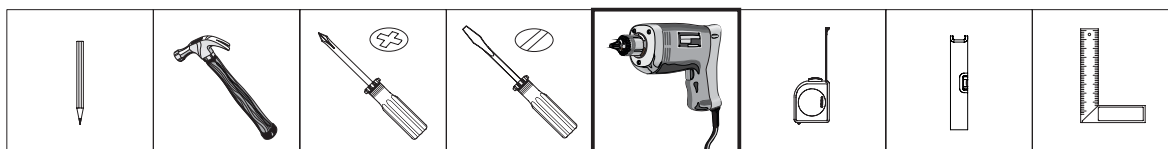

HARDWARE PARTS

PHOTO		CODE	QTY.
	A	EF 000033	08
	B	EF 000094	06
	C	EF 000215	06
	D	SUPPORT SHELF	04
	E	EF 000168	25
	F	EF 000061	09
	G	ROUND FEET	06
	H	EF 000024	02
	I	EF 000044	02
	J	EF 000106	44
	L	EF 000132	06
	M	EF 000113	04
	N	STICKER	06
	O	HANDLE	02
	S	EF 000462	04

TO IMPROVE ASSEMBLY, USE AN ELECTRONIC SCREWDRIVER