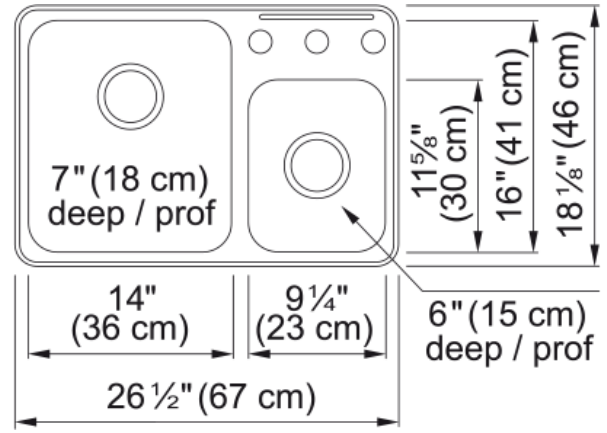

# Steel Queen Drop In Sink QCMA1826-7-3 | 101.0201.833

## Technical Data

### Product Dimensions

Exterior size: right to left	26.378
Exterior size: front to back	18.11
Large bowl size: right to left	14.173
Large bowl size: front to back	16.142
Large bowl: depth	7.087
Small bowl size: right to left	9.055
Small bowl size: front to back	11.811
Small bowl: depth	5.906

### Installation

Minimum cabinet size	30"
----------------------	-----