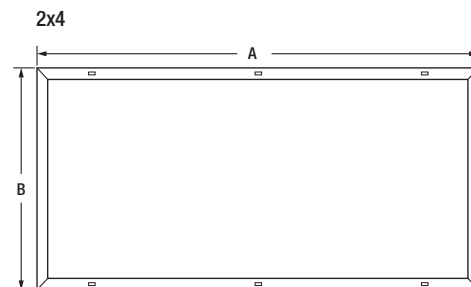

Certifications and Listings

- cULus
- RoHS
- FCC
- DLC Standard

Installation

- Recessed, surface or suspended mounting

Specification Data

Catalog #	Type
Project	
Comments	
Prepared by	

Ordering Guide

PANELF	4A	XX	UNH	D	8	XX	XX	G	WH
Product Name	Generation	Wattage	Voltage	Dimming	CRI	Color Temperature	Dimensions	Mounting	Color/Finish
PANELF =	4A	035 = 35 Watts 045 = 45 Watts	UNH = 120-347V	D = 0-10V	8 = >80	35 = 3500K 40 = 4000K 50 = 5000K	14 = 1x4 22 = 2x2 24 = 2x4	G = Grid	WH = White
LED Panel									

Dimmer Compatibility

Brand	Type	Model
Leviton	0-10V	DS710
Leviton	0-10V	IP710
Lutron	0-10V	NTSTV-DV
Lutron	0-10V	NFTV
Lutron	0-10V	DVTV-WH
Legrand	0-10V	H4FBL3PW

Physical Information

Lamp Description	(A) Length (in)	(B) Width (in)	(C) Height (in)
1x4	47.7in (1212mm)	11.9in (302mm)	1.4in (35 mm)
2x2	23.7in (603mm)	23.7in (603mm)	1.4in (35 mm)
2x4	47.7in (1212mm)	23.7in (603mm)	1.4in (35 mm)