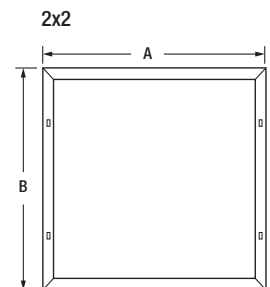

Certifications and Listings

- cULus
- RoHS
- FCC
- DLC Standard

Installation

- Recessed, surface or suspended mounting

Specification Data

Catalog #	Type
Project	
Comments	
Prepared by	

Ordering Guide

PANELF	4A	XX	UNH	D	8	XX	XX	G	WH
Product Name	Generation	Wattage	Voltage	Dimming	CRI	Color Temperature	Dimensions	Mounting	Color/Finish
PANELF =	4A	035 = 35 Watts 045 = 45 Watts	UNH = 120-347V	D = 0-10V	8 = >80	35 = 3500K 40 = 4000K 50 = 5000K	14 = 1x4 22 = 2x2 24 = 2x4	G = Grid	WH = White
LED Panel									

Dimmer Compatibility

Brand	Type	Model
Leviton	0-10V	DS710
Leviton	0-10V	IP710
Lutron	0-10V	NTSTV-DV
Lutron	0-10V	NFTV
Lutron	0-10V	DVTV-WH
Legrand	0-10V	H4FBL3PW

Physical Information

Lamp Description	(A) Length (in)	(B) Width (in)	(C) Height (in)
1x4	47.7in (1212mm)	11.9in (302mm)	1.4in (35 mm)
2x2	23.7in (603mm)	23.7in (603mm)	1.4in (35 mm)
2x4	47.7in (1212mm)	23.7in (603mm)	1.4in (35 mm)