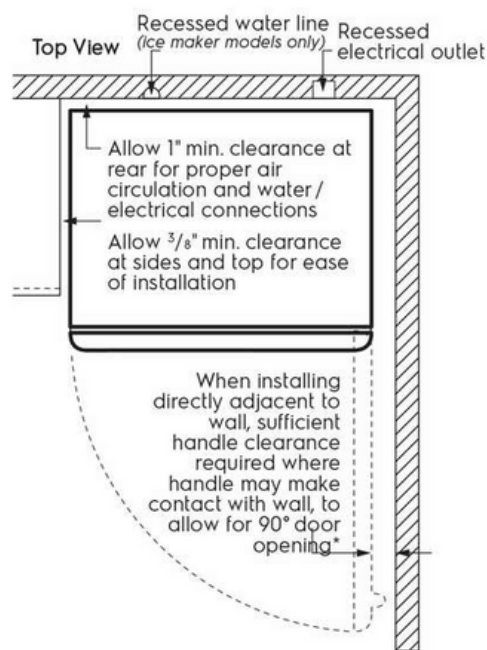

Installation Diagram

A	65 ⁷ / ₈ "
B	66 ³ / ₈ "
C	30"
D	26 ⁵ / ₈ "
E	30 ³ / ₈ "
F	57"

* When installing refrigerator adjacent to wall, cabinet or other appliance that extends beyond front edge of unit, 20" minimum clearance recommended to allow for optimum 140° door swing, providing complete crisper access and removal. (Absolute 3" minimum clearance will ONLY allow for 90° door swing which will provide limited crisper access with restricted removal.)