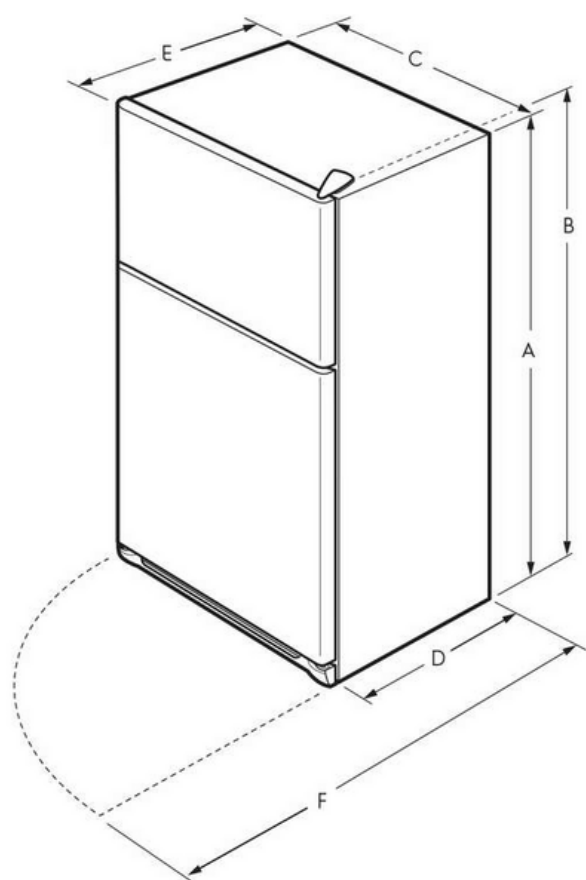

Installation Diagram

A	65 ⁷/₈"
B	66 ³/₈"
C	30"
D	26 ⁵/₈"
E	30 ³/₈"
F	57"