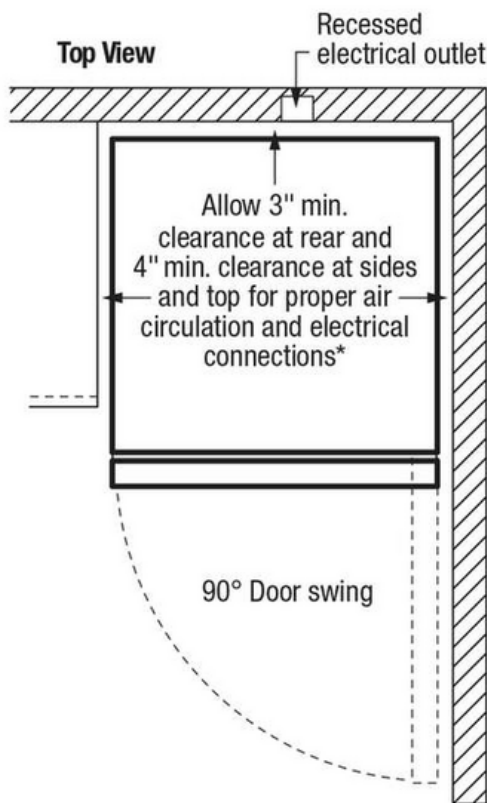

11.5 Cu. Ft. Bottom Freezer Refrigerator

Bottom Freezer Refrigerator

Available Products: FRBG1224AV

Available Colors: Brushed Steel

Version: 08/22

Product Specifications

Refrigerator

Crisper Color	Clear
Deli Drawer	Yes
Door Bin Color	Clear
Interior Lighting	LED
Shelf Material	Glass
Number of Fixed 2 Liter Door Bins	1
Number of Other Door Bins	2
Total Number of Door Bins	3
Number of Adjustable Shelves	2
Number of Fixed Shelves	1
Number of Crispers	1

Controls

Control Location	Top Center of Fresh Food
------------------	--------------------------

Dimensions and Volume

Height With Hinge	72 8/10"
Width	23 6/10"
Width of Cabinet	23 42/100"
Depth of Cabinet	23 23/100"
Depth With Door	27 2/10"
Fresh Food Capacity	7.79 Cu. Ft.
Freezer Capacity	3.72 Cu. Ft.
Total Capacity	11.51 Cu. Ft.

CSA Listed	Yes
------------	-----

Freezer

Automatic Defrost	Yes
Baskets / Bins Color	Clear
Drawer Color	Clear
Number of Baskets / Bins	3
Number of Drawers	3

Exterior

Door Stops	Yes
Door Finish	Smooth

Electrical Specifications

Amps @ 120 Volts	1.1 Amps
------------------	----------

Performance Certifications and Approvals

ENERGY STAR Certified	Yes
-----------------------	-----

Installation Diagram

* When installing refrigerator adjacent to wall, cabinet or other appliance that extends beyond front edge of unit, 20" minimum clearance recommended to allow for optimum 140° door swing.