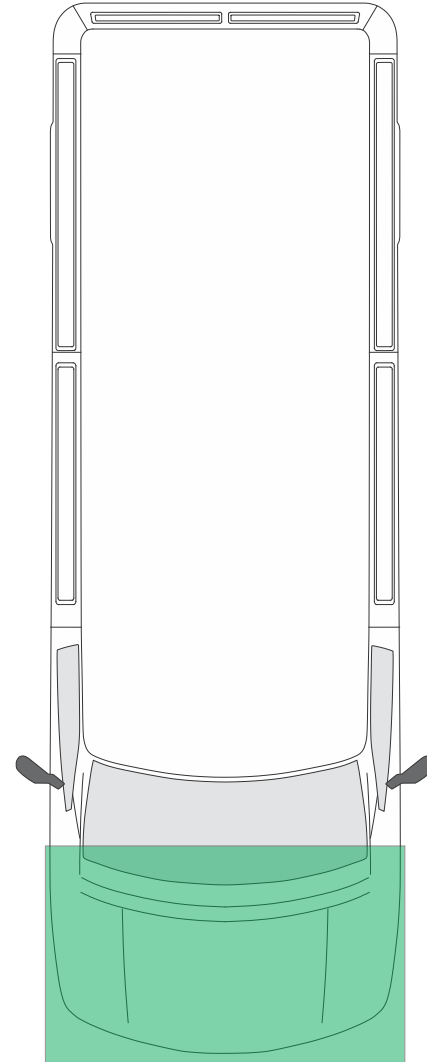

# Level 4

**MercV\_015**

**Dodge Sprinter Window - Short (144"Wheelbase) Standard Roof (65")  
With Sliding Left Side Door**

**1/20th Scale**