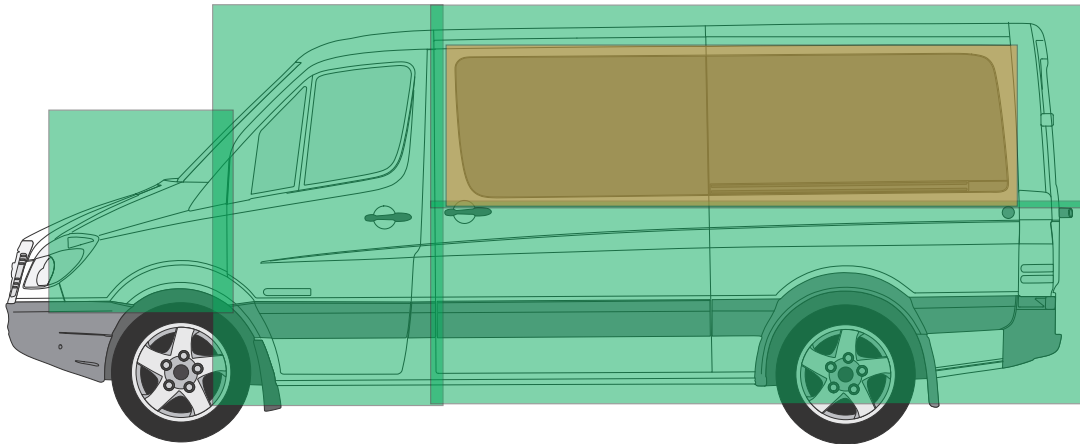

# Level 4

**MercV\_015**

**Dodge Sprinter Window - Short (144"Wheelbase) Standard Roof (65")  
With Sliding Left Side Door**

**1/20th Scale**