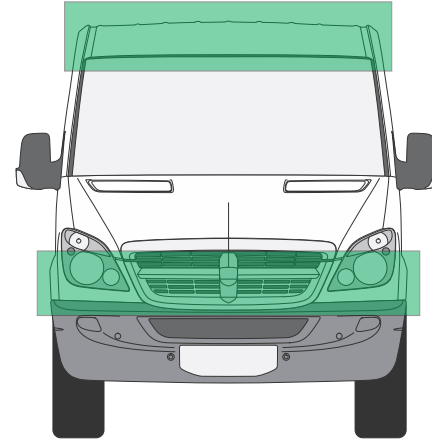

# Level 4

**MercV\_015**

**Dodge Sprinter Window - Short (144"Wheelbase) Standard Roof (65")  
With Sliding Left Side Door**

**1/20th Scale**