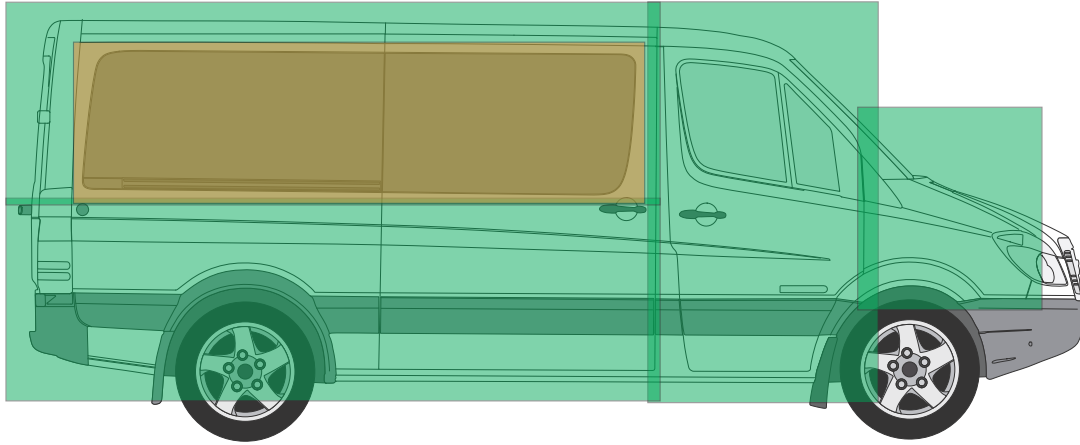

# Level 4

**MercV\_015**

**Dodge Sprinter Window - Short (144"Wheelbase) Standard Roof (65")  
With Sliding Left Side Door**

**1/20th Scale**