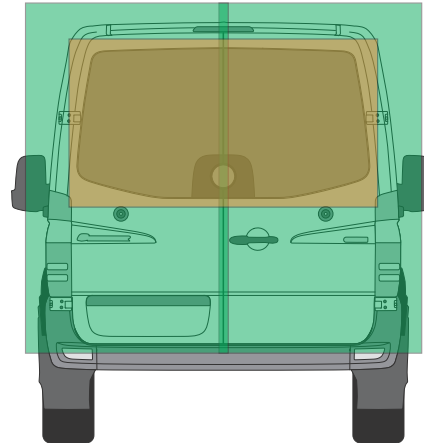

# Level 4

**MercV\_015**

**Dodge Sprinter Window - Short (144"Wheelbase) Standard Roof (65")  
With Sliding Left Side Door**

**1/20th Scale**