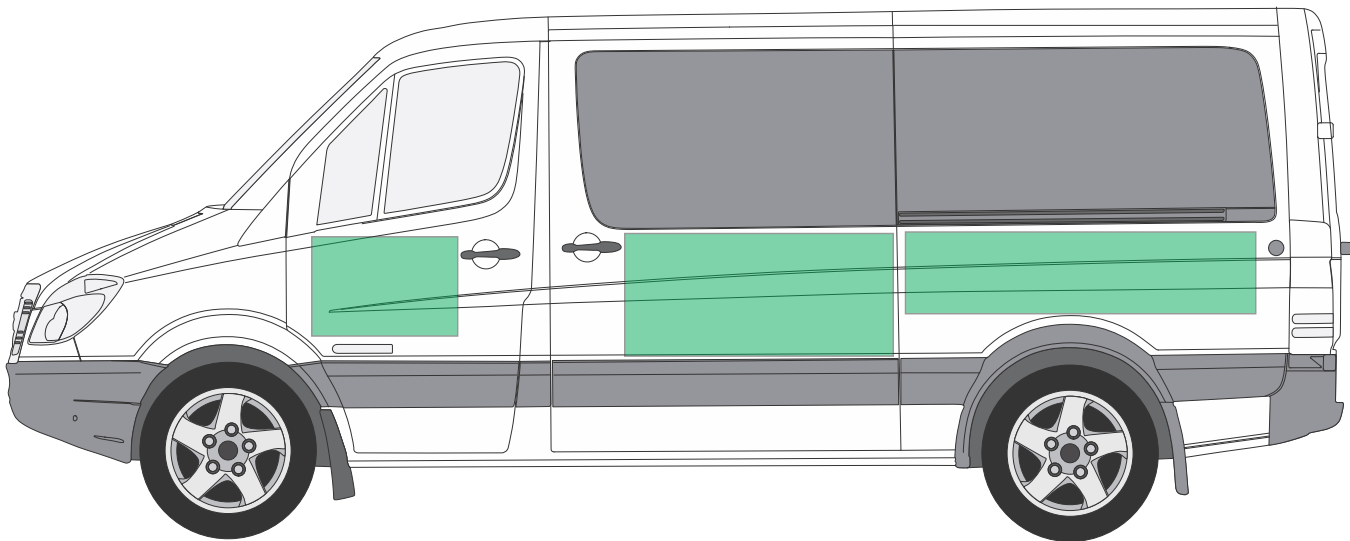

Level 2

MercV_015

**Dodge Sprinter Window - Short (144"Wheelbase) Standard Roof (65")
With Sliding Left Side Door**

1/20th Scale