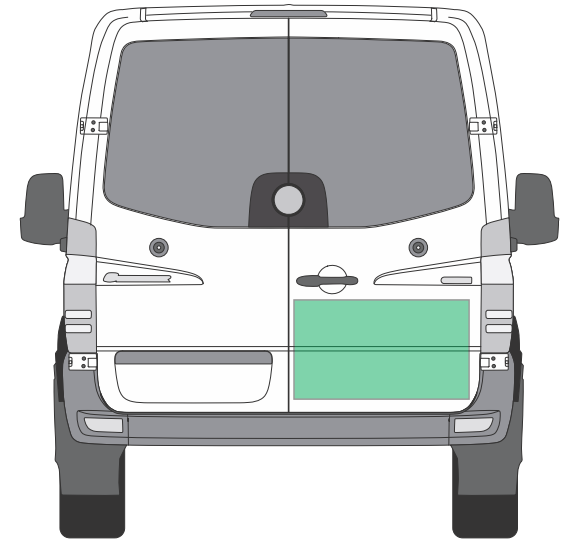

Level 2

MercV_015

**Dodge Sprinter Window - Short (144"Wheelbase) Standard Roof (65")
With Sliding Left Side Door**

1/20th Scale