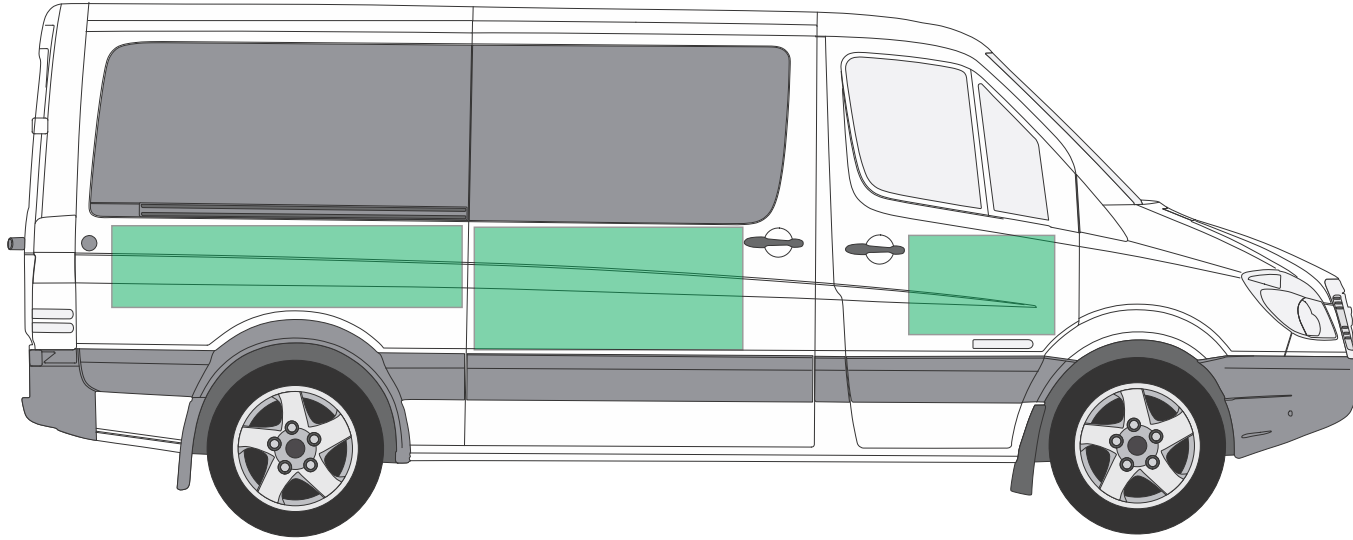

Level 2

MercV_015

**Dodge Sprinter Window - Short (144"Wheelbase) Standard Roof (65")
With Sliding Left Side Door**

1/20th Scale