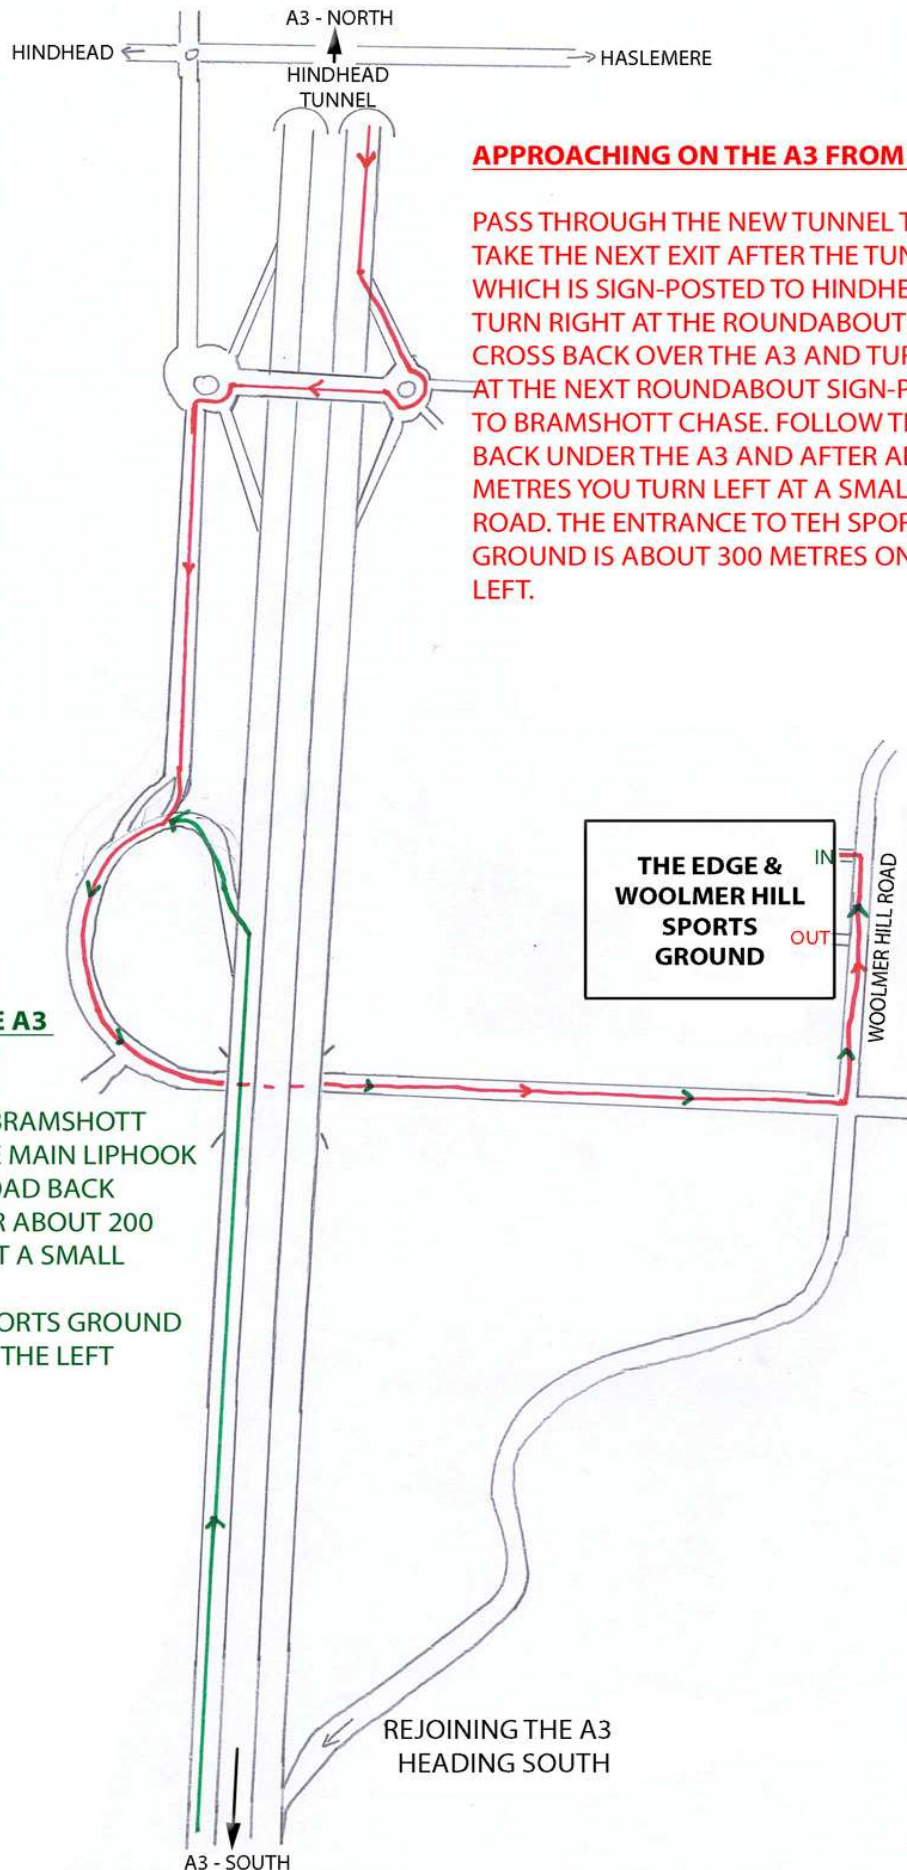

DIRECTIONS TO :-

WOOLMER HILL SPORTS GROUND

Woolmer Hill Road,
Haslemere,
Surrey,
GU27 1QA
Tel - 01428 643072

APPROACHING ON THE A3 FROM THE NORTH

PASS THROUGH THE NEW TUNNEL THEN TAKE THE NEXT EXIT AFTER THE TUNNEL WHICH IS SIGN-POSTED TO HINDHEAD. TURN RIGHT AT THE ROUNDABOUT AND CROSS BACK OVER THE A3 AND TURN LEFT AT THE NEXT ROUNDABOUT SIGN-POSTED TO BRAMSHOTT CHASE. FOLLOW THE ROAD BACK UNDER THE A3 AND AFTER ABOUT 200 METRES YOU TURN LEFT AT A SMALL CROSS-ROAD. THE ENTRANCE TO THE SPORTS GROUND IS ABOUT 300 METRES ON THE LEFT.

APPROACHING ON THE A3 FROM THE SOUTH

TAKE THE SMALL EXIT TO BRAMSHOTT CHASE - THIS IS AFTER THE MAIN LIPHOOK EXIT. FOLLOW THE EXIT ROAD BACK UNDER THE A3 AND AFTER ABOUT 200 METRES YOU TURN LEFT AT A SMALL CROSSROADS. THE ENTRANCE TO THE SPORTS GROUND IS ABOUT 300 METRES ON THE LEFT