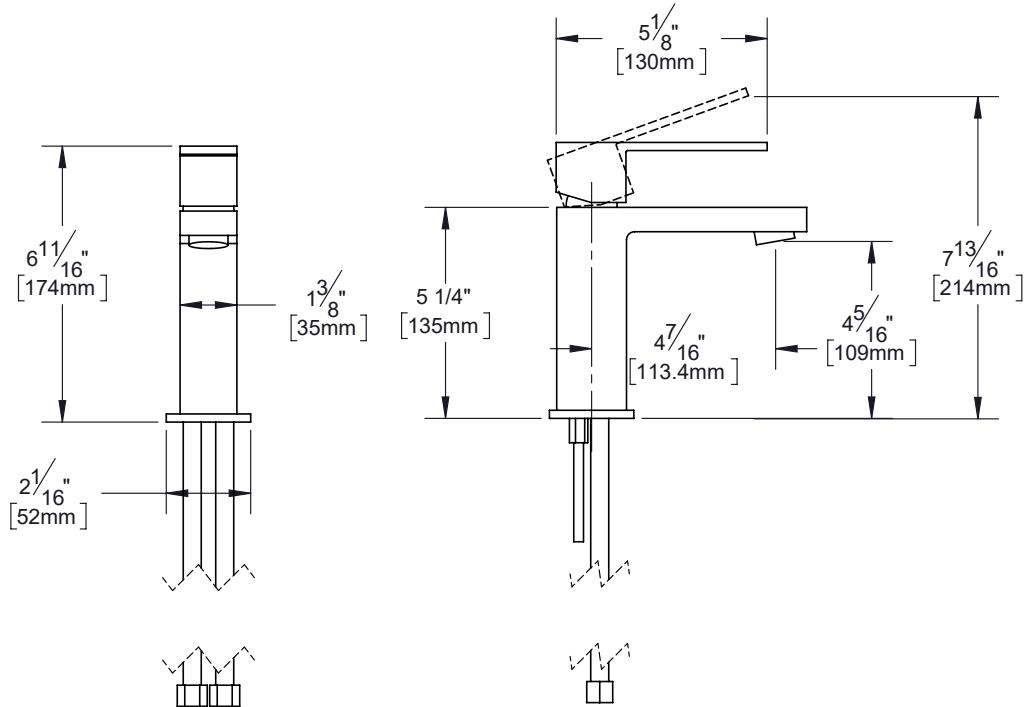

PRODUCT DATA SHEET

Product Description: Single hole contemporary / modern bathroom sink faucet, 6 7/8" high, Westshore. Body is fabricated from solid brass and handle is fabricated from zinc die cast with US15 satin nickel finish. Designed to easily connect to standard U.S. plumbing supply hose bibs. Complies with Uniform Plumbing Code. NSF 61 certified to meet AB 1953 standard, product with weighted average lead content <=0.25%, solder and flux lead content <=0.2%. WaterSense certified to maximum 1.2 gallons per minute. ADA compliant. Pop up drain (product #POPV15) sold separately.

Maximum Countertop Thickness: 2"
Faucet Centers: Single Hole
Faucet Material: Brass Body And Zinc Handle
Overall Height: 6 7/8"
Ceramic Disc Cartridges: Yes
Drain Included: No
Maximum flow Rate: 1.2 gpm (Gallons Per Minute)

Overall Size: 1 3/8" W 6 11/16" 6 1/16" D	
Material: Solid Brass Body and Zinc Handle	
Finish: US15 Satin Nickel	
Cross Reference	
Manufacturer	Part Number

Description:
**Single Hole Contemporary /
 Modern Bathroom Sink
 Faucet, 6 7/8" High,
 Westshore**

Part Number:	Date	Rev.
SHFW715		
Sheet 1 of 1		