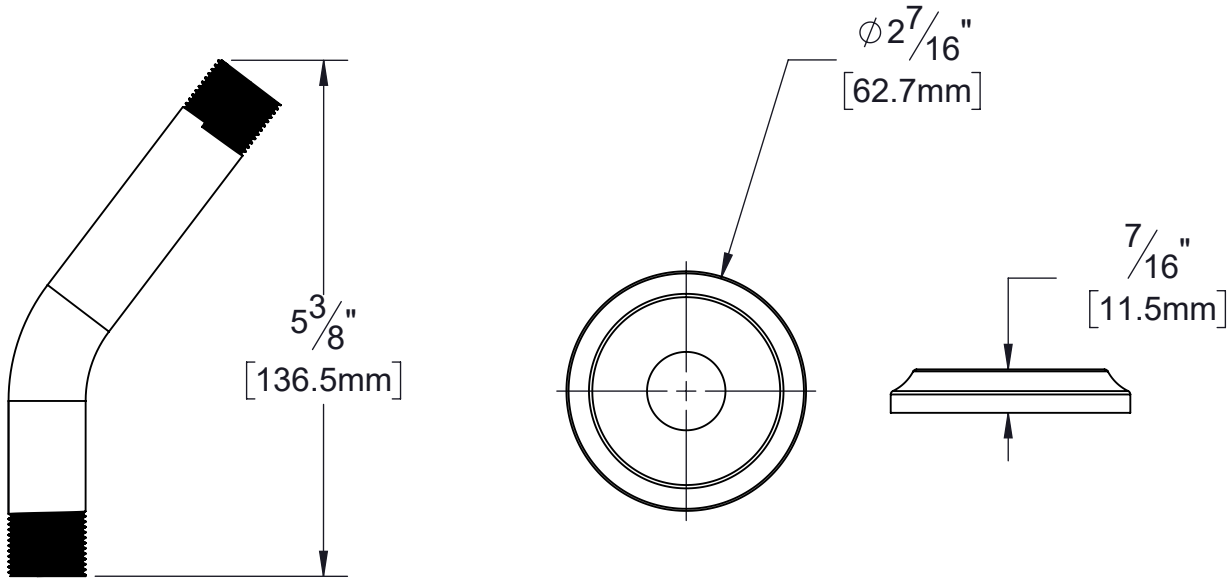

PRODUCT DATA SHEET

Product Description: Shower head arm and escutcheon, 6" long. Fabricated from stainless steel with US26 bright chrome finish. Shower heads sold separately.

Overall Size: 5 3/8" W X 2 7/16" H X 2 7/16" D

Material: Stainless Steel

Finish: US26 Bright Chrome

Cross Reference

Manufacturer	Part Number

Description:
Shower Head Mounting Arm And Escutcheon, 6" Long

Part Number: SHA626	Date	Rev.
Sheet 1 of 1		