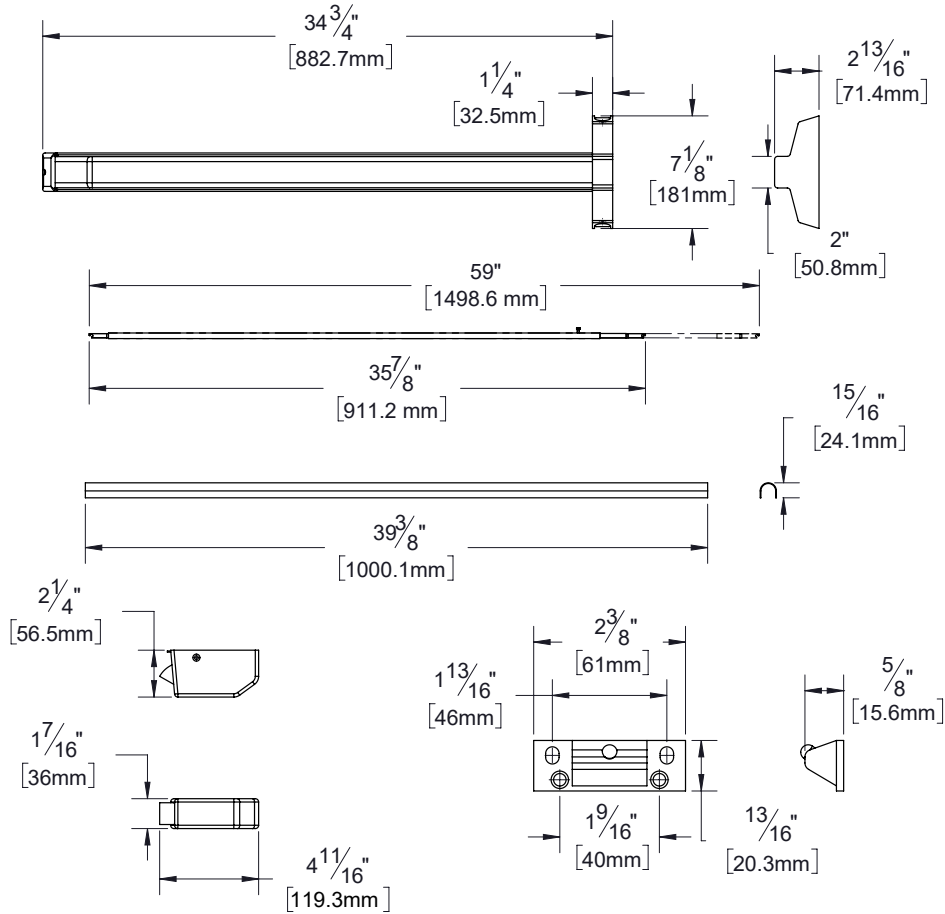

PRODUCT DATA SHEET

Product Description: Narrow stile surface vertical rod exit device, designed for 27" to 36" wide narrow stile single or double doors. UL panic rated, ANSI A156.3 Grade 1. Non handed. Rail and push pad are fabricated from extruded aluminum with an aluminum finish. Trim available in the following functions: entry, passage and dummy. Standard dogging with hex key. Mounting hardware included. ADA compliant.

Door Thickness: Standard Doors 1 3/4" to 1 7/8"

ANSI/BHMA: Exit Device: A156.3 Grade 1

Overall Size: 34 3/4" W X 7 1/8" H X 2 13/16" D

Material: Extruded Aluminum

Finish: Aluminum

Cross Reference

Manufacturer	Part Number

Description:

Narrow Stile Surface Vertical Rod Exit Device, Panic Rated, 36", ANSI Grade 1

Part Number:
PEN3684VPP

Date	Rev.
01/21	00