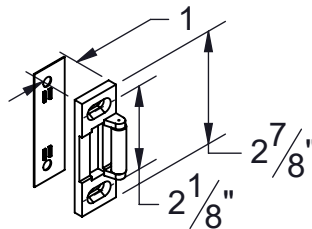

# PRODUCT DATA SHEET

**Product Description:** Cross bar panic exit device, for up to 40" wide doors. UL 305 panic rated. Left hand reverse. Rail and push bar are fabricated from contoured aluminum with a bronze finish. Designed for use with narrow, medium, and wide stile aluminum or hollow metal doors (not wood doors). Trim available in the following functions: entry and passage. Mounting hardware and strike included.

Strike

**Door Thickness:** Standard Doors 1 3/4" - 2" Latch  
**Bolt:** Zinc 1/2" Throw  
**Strike:** Rim Mounted Roller Strike With Shim

**Overall Size:** 39 7/16" x 7 3/4" x 3 1/2"

**Material:** Extruded And Die Cast Aluminum

**Finish:** Powder Coated Bronze

**Cross Reference**

Manufacturer	Part Number
CRL Jackson	1095

Description:  
**Cross Bar Panic Exit Device, Panic Rated, 36", Left Hand Reverse**

Part Number:	Date	Rev.
<b>PECL36PPB</b>		
Sheet 1 of 1		