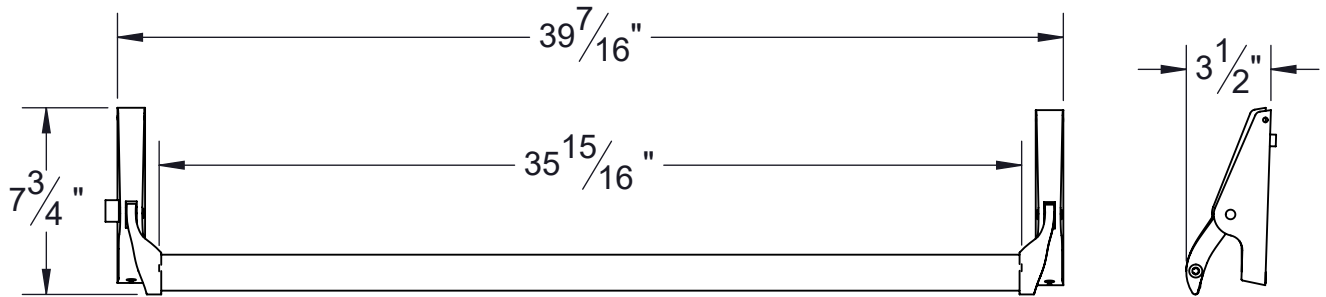

# PRODUCT DATA SHEET

**Product Description:** Cross bar panic exit device, for up to 40" wide doors. UL 305 panic rated. Left hand reverse. Rail and push bar are fabricated from contoured aluminum with a bronze finish. Designed for use with narrow, medium, and wide stile aluminum or hollow metal doors (not wood doors). Trim available in the following functions: entry and passage. Mounting hardware and strike included.

Strike

**Door Thickness:** Standard Doors 1 3/4" - 2" Latch  
**Bolt:** Zinc 1/2" Throw  
**Strike:** Rim Mounted Roller Strike With Shim

**Overall Size:** 39 7/16" x 7 3/4" x 3 1/2"

**Material:** Extruded And Die Cast Aluminum

**Finish:** Powder Coated Bronze

**Cross Reference**

Manufacturer	Part Number
CRL Jackson	1095

Description:  
**Cross Bar Panic Exit Device, Panic Rated, 36", Left Hand Reverse**

Part Number:	Date	Rev.
<b>PECL36PPB</b>		
Sheet 1 of 1		