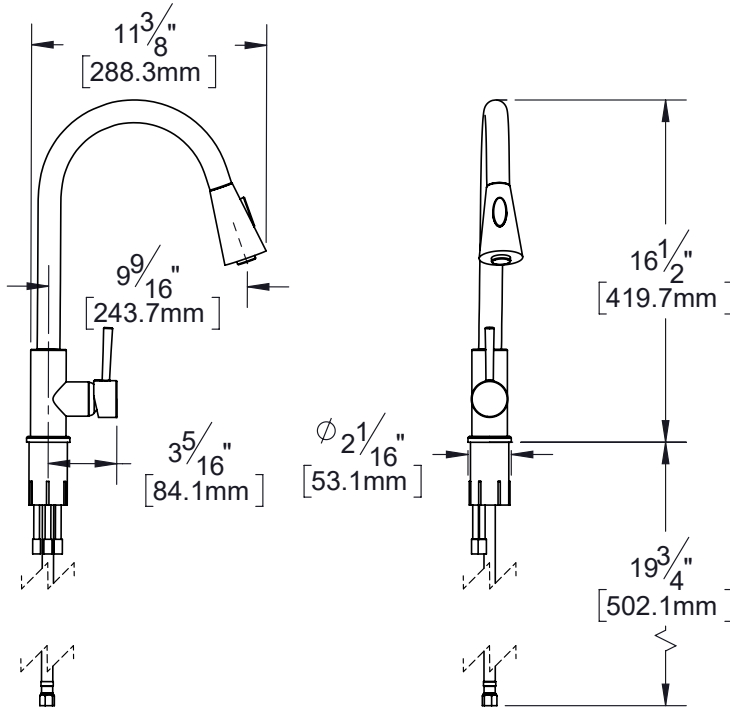

PRODUCT DATA SHEET

Product Description: Contemporary/modern kitchen faucet, pull down sprayer, 16 1/2" high. Fabricated from zinc die cast with US15 satin nickel finish. NSF lead free waterway. Ships with quick connect water supply lines. Complies with UPC. NSF 61 certified to meet AB1953 standard. Maximum 1.8 gallons per minute. ADA compliant. Use kitchen faucet installation deckplate (product #KFDPR15) sold separately to cover pre-existing faucet holes. Use with kitchen faucet soap dispenser (product #KFSD15) sold separately.

Maximum Countertop Thickness: 1 1/4"
Faucet Centers: Single Hole
Overall Height: 16 1/2"
Ceramic Disc Cartridges: Yes
Drain Included: No
Maximum Flow Rate: 1.8 GPM (Gallons Per Minute)

Overall Size: 2 3/32" W X 16 1/2" H X 11 7/8" D

Material: Zinc

Finish: US15 Satin Nickel

Cross Reference

Manufacturer	Part Number

Description:
Contemporary / Modern Kitchen Faucet, Pull Down Sprayer, 16 1/2" High

Part Number: KF1PDS	Date	Rev.
Sheet 1 of 1		