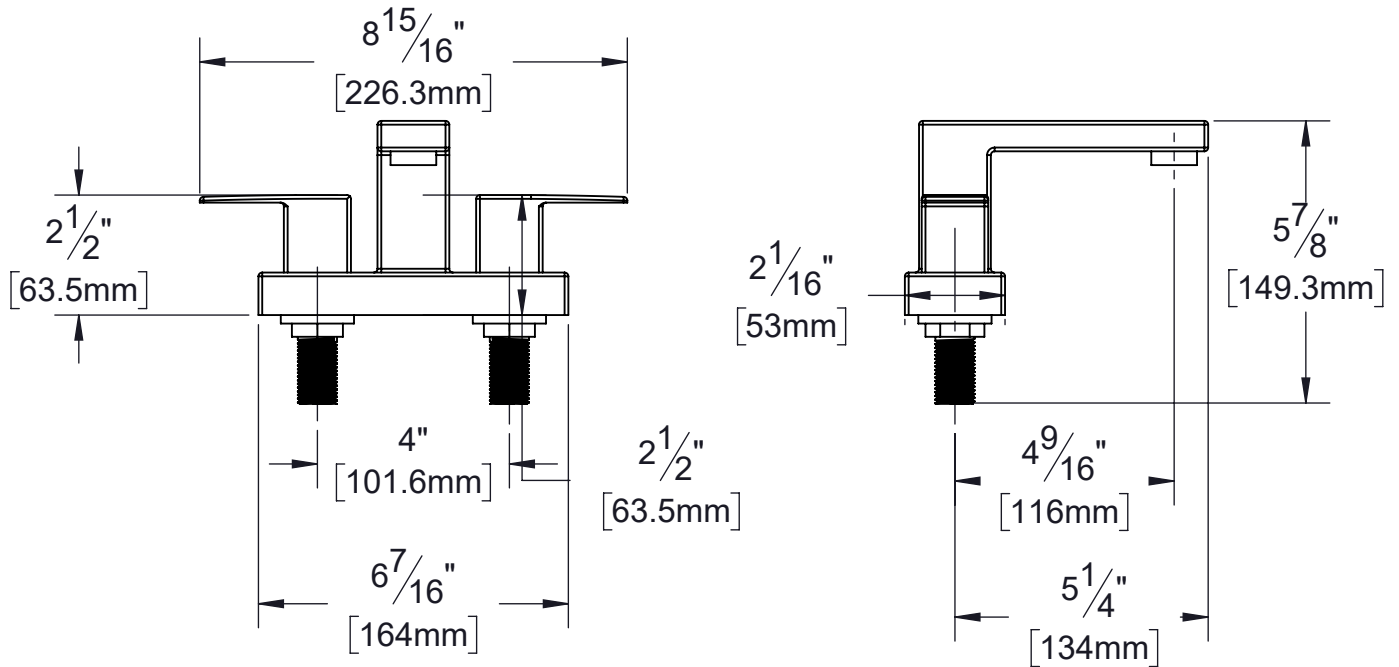

PRODUCT DATA SHEET

Product Description: Centerset contemporary/modern bathroom sink faucet, 4" wide. Body is fabricated from lead-free brass and handles are fabricated from zinc die cast with US26 bright chrome finish. Complies with UPC. NSF 61 certified to meet AB1953 standard. WaterSense certified, maximum 1.5 gallons per minute. ADA compliant. Use pop up drain (product #POPV26 or product #PPOPV26) and water supply lines (product #SL24) sold separately.

Maximum Countertop Thickness: 1 1/4"
Faucet Centers: 4" Centers
Overall Height: 3 15/16"
Ceramic Disc Cartridges: Yes
Drain Included: No
Maximum Flow Rate: 1.5 GPM (Gallons Per Minute)

Overall Size: 8 15/16"W X 5 7/8" H X 5 1/4"D

Material: Brass Body And Zinc Handles

Finish: US26 Bright Chrome

Cross Reference

Manufacturer	Part Number

Description:
Center Set Contemporary / Modern Bathroom Sink Faucet, 4" Wide, Square

Part Number: CSFS26	Date	Rev.
Sheet 1 of 1		