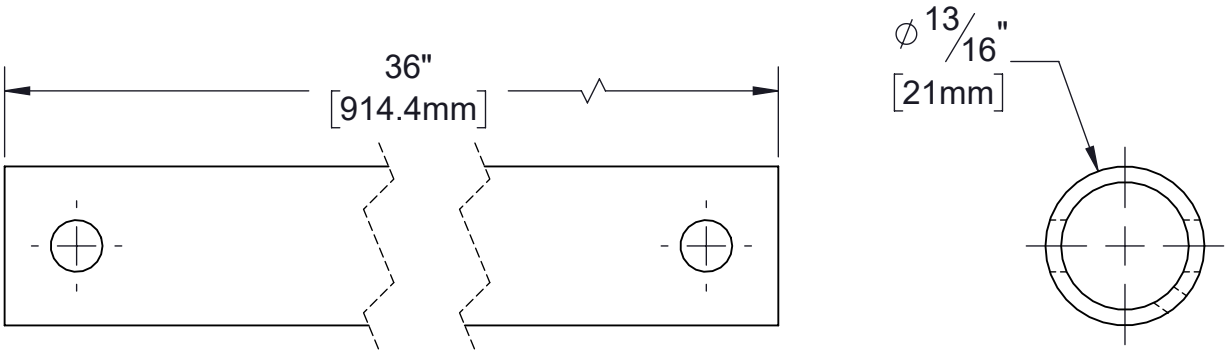

PRODUCT DATA SHEET

Product Description: Ceiling fan downrod, 36" long. Fabricated from steel with white finish. Use with ceiling fan installation on high or sloped ceilings. Sloped ceiling mounting kit (product # CFVCAW) sold separately. For your safety, we recommend a licensed electrician to install the ceiling fan and its accessories.

Overall Size: 36" W X 13/16" H X 13/16" D		
Material: Steel		
Finish: White		
Cross Reference		
Manufacturer	Part Number	

Description: Ceiling Fan Downrod, 36"		
Part Number: CFDR36W	Date	Rev.
Sheet 1 of 1		