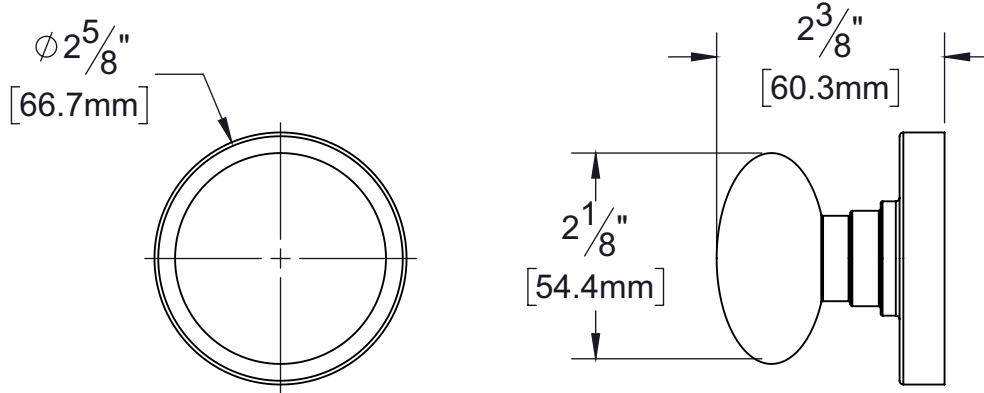

PRODUCT DATA SHEET

Product Description: Dummy door knob. Fabricated from brass with a US26 bright chrome finish. Product does not turn or perform a function other than for decorative purposes or as a pull. Surface mounted with 2 exposed mounting screws. Door thickness should be greater than 1". Ships with mounting hardware.

Overall Size: 2 5/8" W X 2 5/8" H X 2 3/8" D

Material: Brass

Finish: US26 Bright Chrome

Cross Reference

Manufacturer	Part Number

Description:

**Lock Knob, Dummy,
Rio**

Part Number: