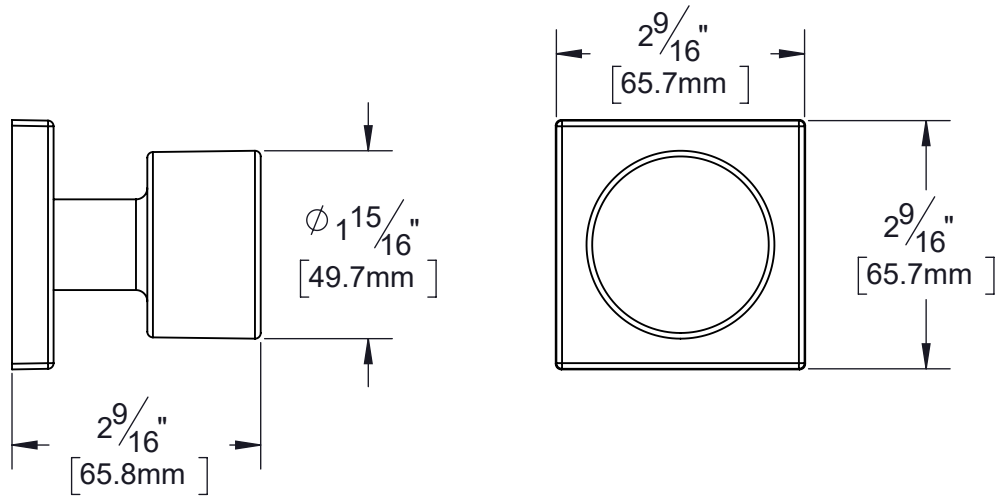

PRODUCT DATA SHEET

Product Description: Contemporary style single sided dummy door knob. Knob does not function; acts as a pull. Knob fabricated from brass with a US15 satin nickel finish.

Door Thickness: Fits All $1\frac{3}{8}$ " - $1\frac{3}{4}$ " Standard Doors

Overall Size: $2\frac{9}{16}$ " W X $2\frac{9}{16}$ " H X $2\frac{9}{16}$ " D

Material: Brass Knob

Finish: US15 Satin Nickel

Cross Reference

Manufacturer	Part Number

Description:

**Door Knob, Dummy,
Brooklyn**

Part Number:

87782

Date

Rev.