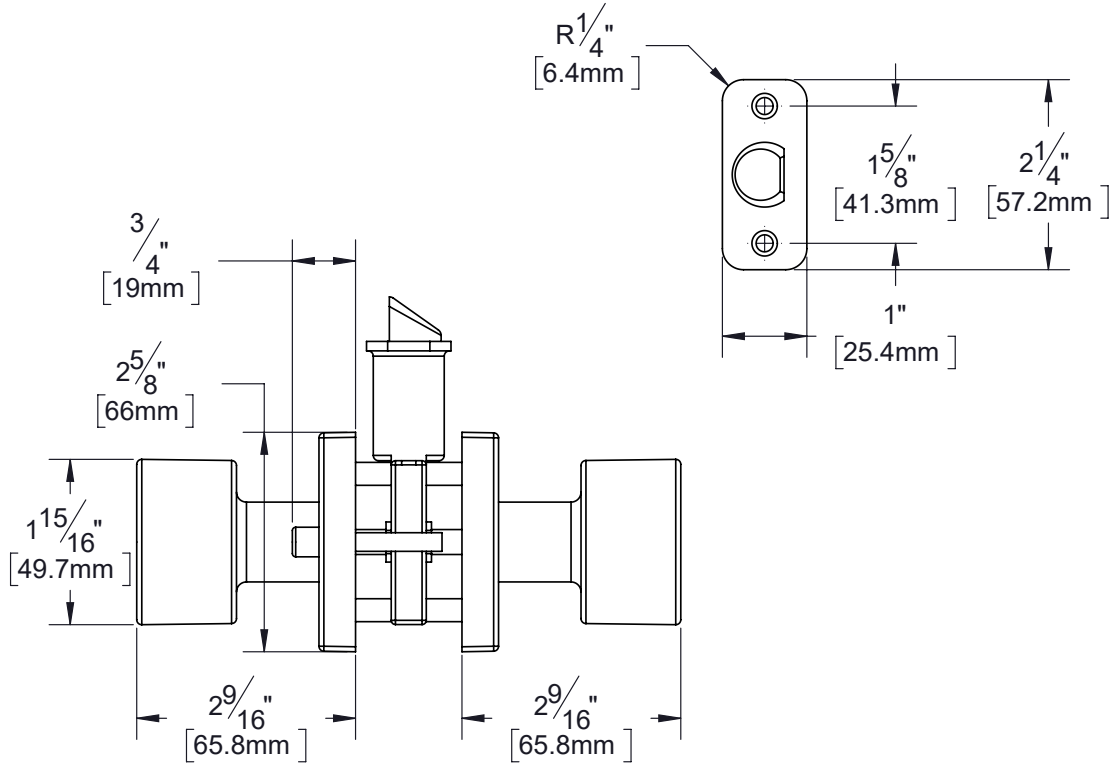

PRODUCT DATA SHEET

Product Description: Contemporary style privacy function door knob set. Pushbutton latches inside, knob turn opens latch. Knobs fabricated from brass with a US26 bright chrome finish. Ships with a mortise (not drive in) latch. Optional drive in latch (product #87398) and UL10C fire rated latch (product #87521) available.

Door Prep: Cross Bore 2 1/8+, Edge Bore 1+, Mortise Latch Face 1+x 2 1/4+, Optional Drive In Latch 1" Diameter Drilled Hole
Latches: Ships With Mortise Latch As Shown Above. Optional Drive In Or UL10C Fire Rated Latches Available
Backset: Adjustable Latch to 2 3/8+ or 2 3/4+
Door Thickness: Fit all 1 3/8+- 1 3/4+ Standard Doors
Strike Plate: 2 1/4+ Full Lip Strike
Bolt: 1/2+ Throw

Overall Size: 2 9/16" W X 2 9/16" H X 2 9/16" D

Material: Brass Knobs, Steel Mechanism

Finish: US26 Bright Chrome

Cross Reference

Manufacturer	Part Number

Description:

Door Knob Set, Privacy, Brooklyn, ANSI Grade 3

Part Number:

87778

Date

Rev.

Sheet 1 of 1