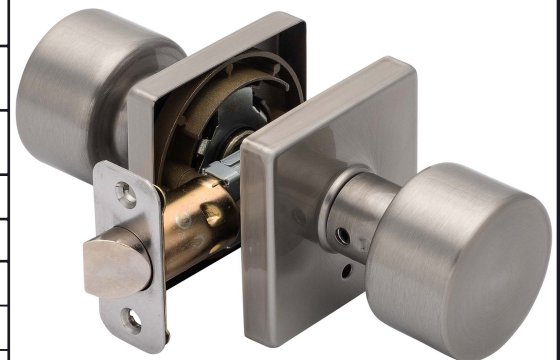

PRODUCT DATA SHEET

Product Description: Contemporary style privacy function door knob set. Pushbutton latches inside, knob turn opens latch. Knobs fabricated from brass with a US15 satin nickel finish. Ships with a mortise (not drive in) latch. Optional drive in latch (product #87398) and UL10C fire rated latch (product #87521) available.

Door Prep: Cross Bore 2 1/8+, Edge Bore 1+, Mortise Latch Face 1+x 2 1/4+, Optional Drive In Latch 1" Diameter Drilled Hole
Latches: Ships With Mortise Latch As Shown Above. Optional Drive In Or UL10C Fire Rated Latches Available
Backset: Adjustable Latch to 2 3/8+ or 2 3/4+
Door Thickness: Fit all 1 3/8+- 1 3/4+ Standard Doors
Strike Plate: 2 1/4+ Full Lip Strike
Bolt: 1/2+ Throw

Overall Size: 2 9/16" W X 2 9/16" H X 2 9/16" D

Material: Brass Knobs, Steel Mechanism

Finish: US15 Satin Nickel

Cross Reference

Manufacturer	Part Number

Description:

Door Knob Set, Privacy, Brooklyn, ANSI Grade 3