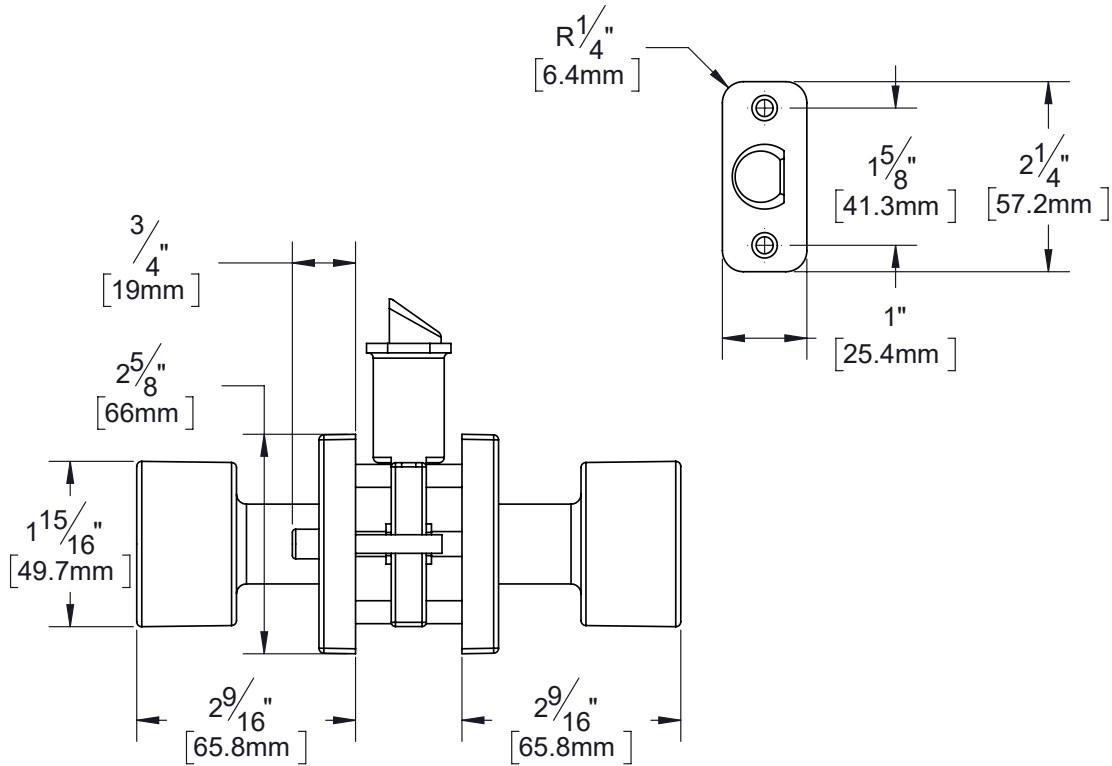

PRODUCT DATA SHEET

Product Description: Contemporary style privacy function door knob set. Pushbutton latches inside, knob turn opens latch. Knobs fabricated from brass with a US15 satin nickel finish. Ships with a mortise (not drive in) latch. Optional drive in latch (product #87398) and UL10C fire rated latch (product #87521) available.

Door Prep: Cross Bore 2 1/8+, Edge Bore 1+, Mortise Latch Face 1+x 2 1/4+, Optional Drive In Latch 1" Diameter Drilled Hole
Latches: Ships With Mortise Latch As Shown Above. Optional Drive In Or UL10C Fire Rated Latches Available
Backset: Adjustable Latch to 2 3/8+ or 2 3/4+
Door Thickness: Fit all 1 3/8+- 1 3/4+ Standard Doors
Strike Plate: 2 1/4+ Full Lip Strike
Bolt: 1/2+ Throw

Overall Size: 2 9/16" W X 2 9/16" H X 2 9/16" D

Material: Brass Knobs, Steel Mechanism

Finish: US15 Satin Nickel

Cross Reference

Manufacturer	Part Number

Description:

Door Knob Set, Privacy, Brooklyn, ANSI Grade 3

Part Number:

87776

Date

Rev.

Sheet 1 of 1