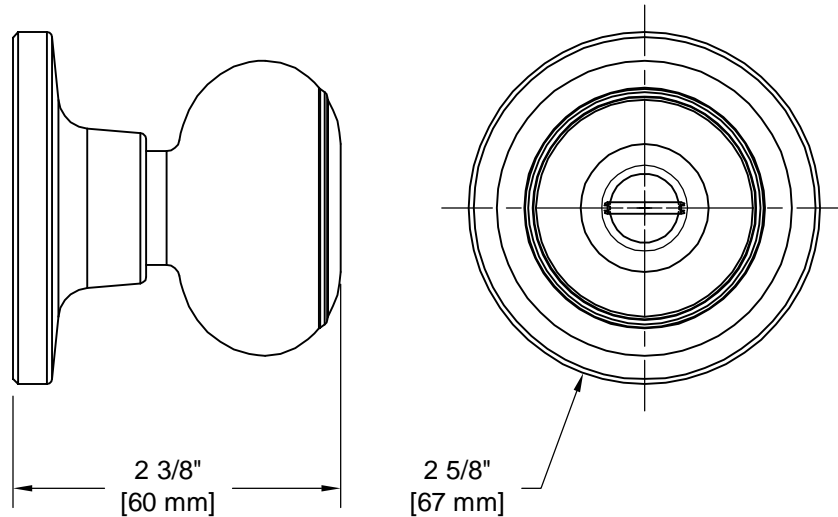

# PRODUCT DATA SHEET

**Product Description:** Dummy door knob. Fabricated from brass with a venetian bronze finish. Product does not turn or perform a function other than for decorative purposes or as a pull. Surface mounted with 2 exposed mounting screws. Door thickness should be greater than 1+. Ships with mounting hardware.

**Overall Size:** 2 5/8" W X 2 5/8" H X 2 3/8" D

**Material:** Brass

**Finish:** Venetian Bronze

### Cross Reference

Manufacturer	Part Number

Description:

**Lock Knob, Dummy,  
Callista**

Part Number:

87323

Date

09/16