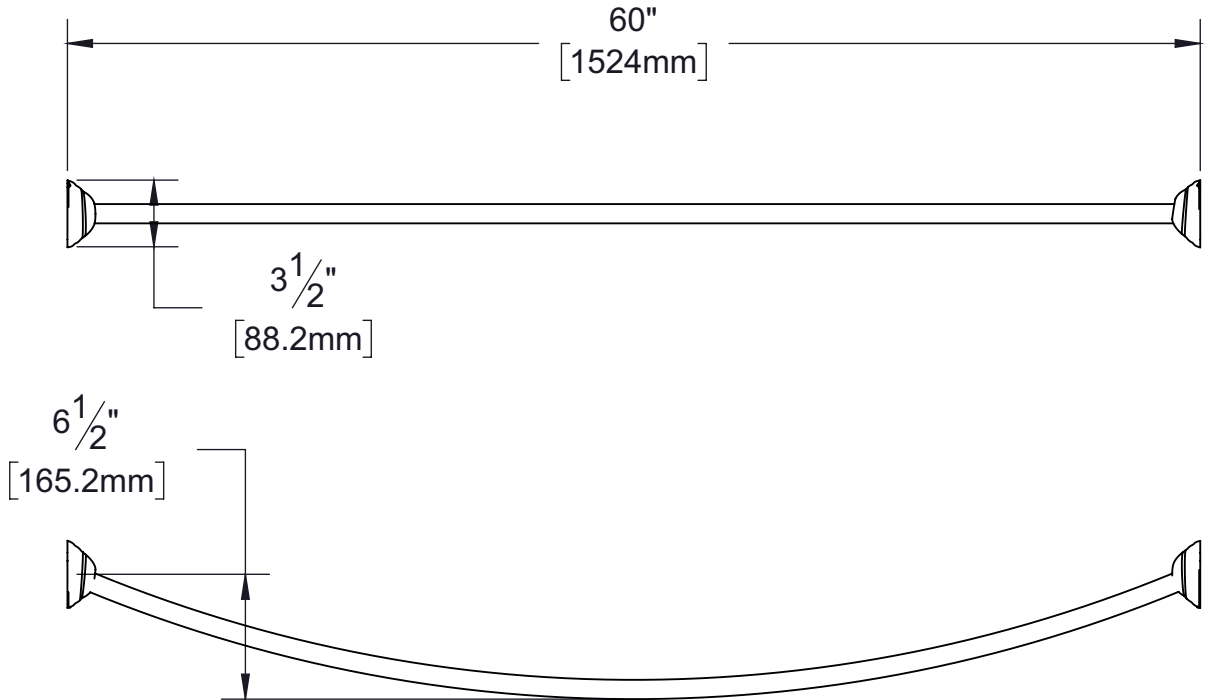

PRODUCT DATA SHEET

Product Description: Stainless steel curved shower curtain rod. Rod is a 1" diameter round shape. Shower rod is fabricated from stainless steel with a US32D brushed stainless steel finish. Used for standard or oval 5 foot tubs and adjusts from 59" to 61" wide. Mounting hardware for both drywall and tile installation included.

Overall Size: 60" W X 3 1/2" H X 6 1/2" D

Material: Stainless Steel

Finish: US32D Brushed Stainless Steel

Cross Reference

Manufacturer	Part Number

Description:
**Curved Shower Rod,
Stainless Steel, Dome
Escutcheon, Fixed 5'**

Part Number: 5146908	Date: 11/18	Rev.: 01
Sheet 1 of 1		