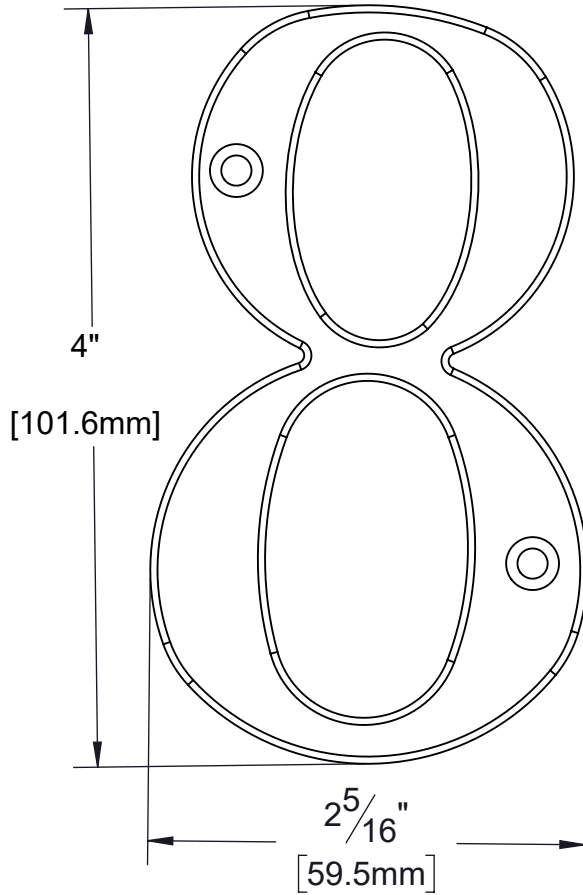

PRODUCT DATA SHEET

Product Description: House number 8. Fabricated from solid brass in a US15 satin nickel finish. 4" high and 2 5/16" wide with 3/16" projection. Ships with mounting hardware.

Overall Size: 4" H X 2 5/16" W X 3/16" D

Material: Solid Brass

Finish: US15 Satin Nickel

Cross Reference

Manufacturer	Part Number

Description:

**4 In. House Number 8,
Solid Brass**

Part Number:

38815