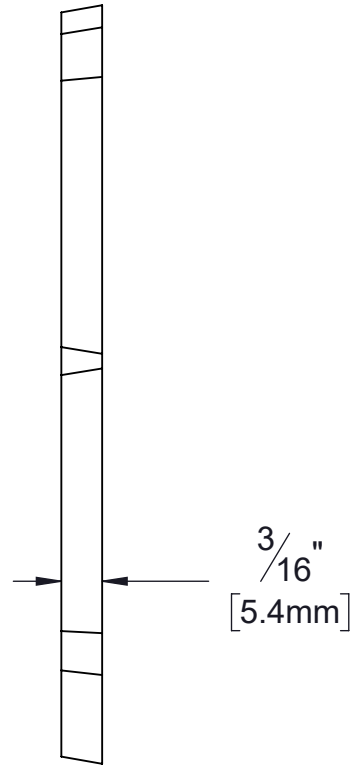

PRODUCT DATA SHEET

Product Description: House number 8. Fabricated from solid brass in a US15 satin nickel finish. 4" high and 2 5/16" wide with 3/16" projection. Ships with mounting hardware.

Overall Size: 4" H X 2 5/16" W X 3/16" D

Material: Solid Brass

Finish: US15 Satin Nickel

Cross Reference

Manufacturer	Part Number

Description:

**4 In. House Number 8,
Solid Brass**

Part Number:

38815