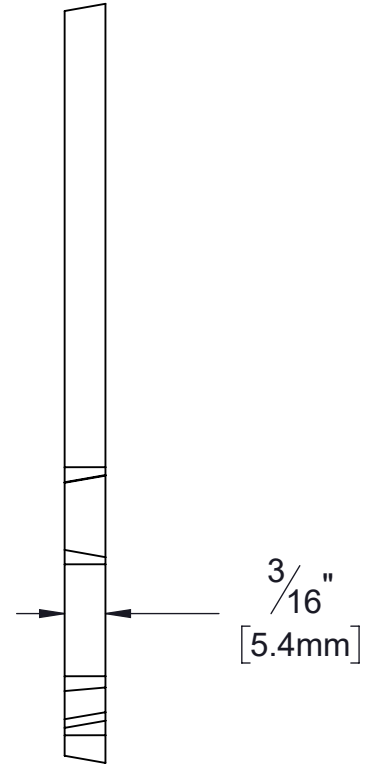

# PRODUCT DATA SHEET

**Product Description:** House number 4. Fabricated from solid brass in a US10B oil rubbed bronze finish. 4" high and 2 7/16" wide with 3/16" projection. Ships with mounting hardware.

**Overall Size:** 4" H X 2 7/16" W X 3/16" D

**Material:** Solid Brass

**Finish:** US10B Oil Rubbed Bronze

### Cross Reference

Manufacturer	Part Number

Description:

**4 In. House Number 4,  
Solid Brass**

Part Number:

**38410**

Date

05/23