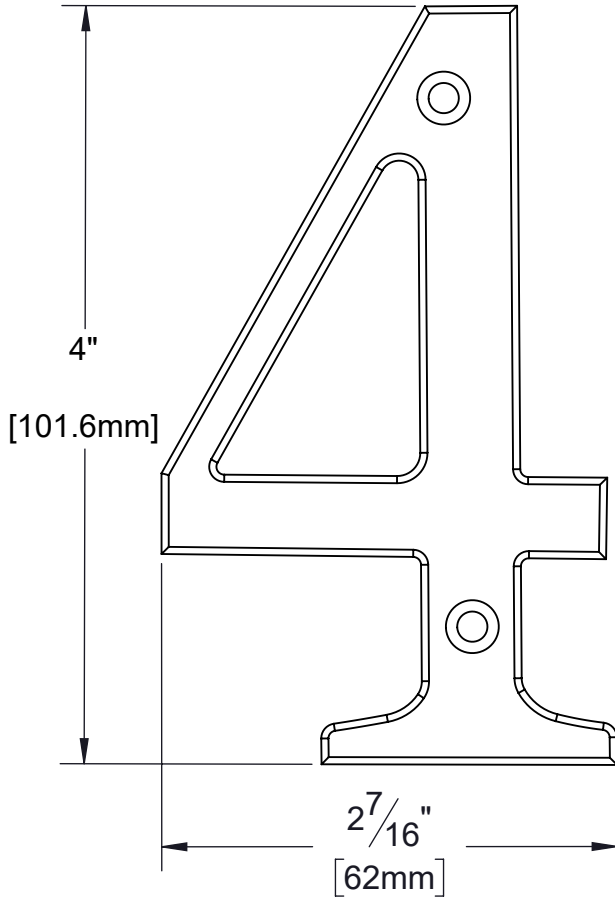

# PRODUCT DATA SHEET

**Product Description:** House number 4. Fabricated from solid brass in a US10B oil rubbed bronze finish. 4" high and 2 7/16" wide with 3/16" projection. Ships with mounting hardware.

**Overall Size:** 4" H X 2 7/16" W X 3/16" D

**Material:** Solid Brass

**Finish:** US10B Oil Rubbed Bronze

### Cross Reference

Manufacturer	Part Number

Description:

**4 In. House Number 4,  
Solid Brass**

Part Number:

**38410**

Date

05/23