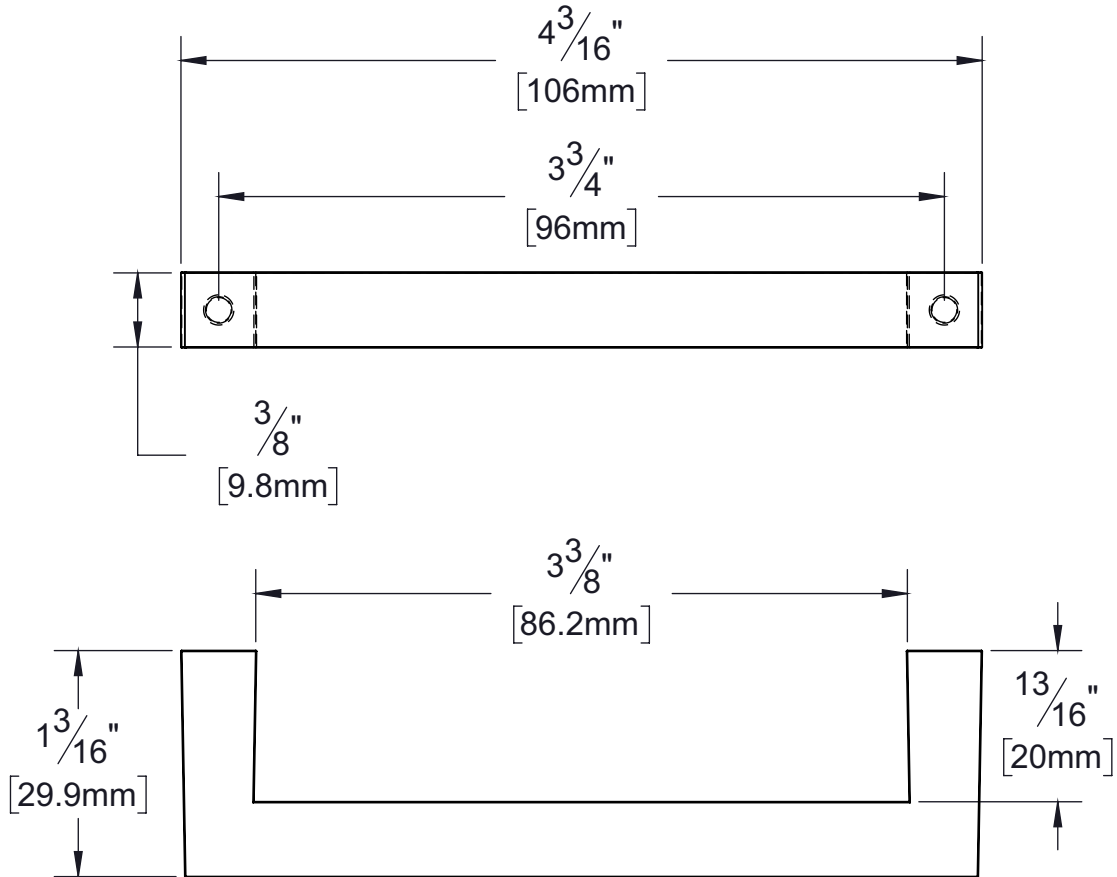

# PRODUCT DATA SHEET

**Product Description:** Decorative square handle pull perfect for kitchen or bath cabinets. 3 3/4" center to center. Fabricated from zinc with a US26 bright chrome finish. Individually packaged with mounting screws. Individually packaged with 1" length and 1 3/8" length (M4x0.7) mounting screws.

**Overall Size:** 4 3/16" W X 3/8" H X 1 3/16" D

**Material:** Zinc

**Finish:** US26 Bright Chrome

### Cross Reference

Manufacturer	Part Number

Description:

**Handle Pull, Square,  
Zinc, 3 3/4" Center To  
Center**

Part Number:

36301

Date

11/17