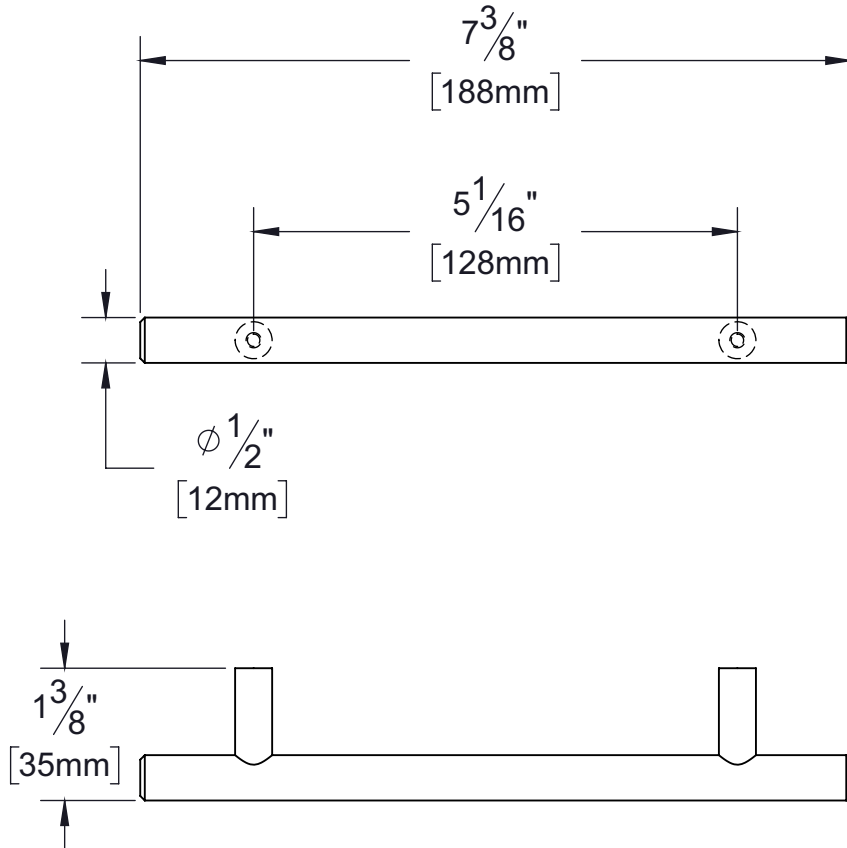

PRODUCT DATA SHEET

Product Description: Decorative bar pull perfect for kitchen or bath cabinets. 5 1/16" center to center. Fabricated from solid steel with a US26 bright chrome finish. Individually packaged with mounting screws. Individually packaged with 1" length and 1 3/8" length (M4x0.7) mounting screws.

Overall Size: 7 3/8" W X 1/2" H X 1 3/8" D	
Material: Solid Steel	
Finish: US26 Bright Chrome	
Cross Reference	
Manufacturer	Part Number

Description:
**Bar Pull, Zinc,
 5 1/16" Center To Center**

Part Number: 36289	<small>Date</small> 09/20	<small>Rev.</small> 01
	<small>Sheet 1 of 1</small>	