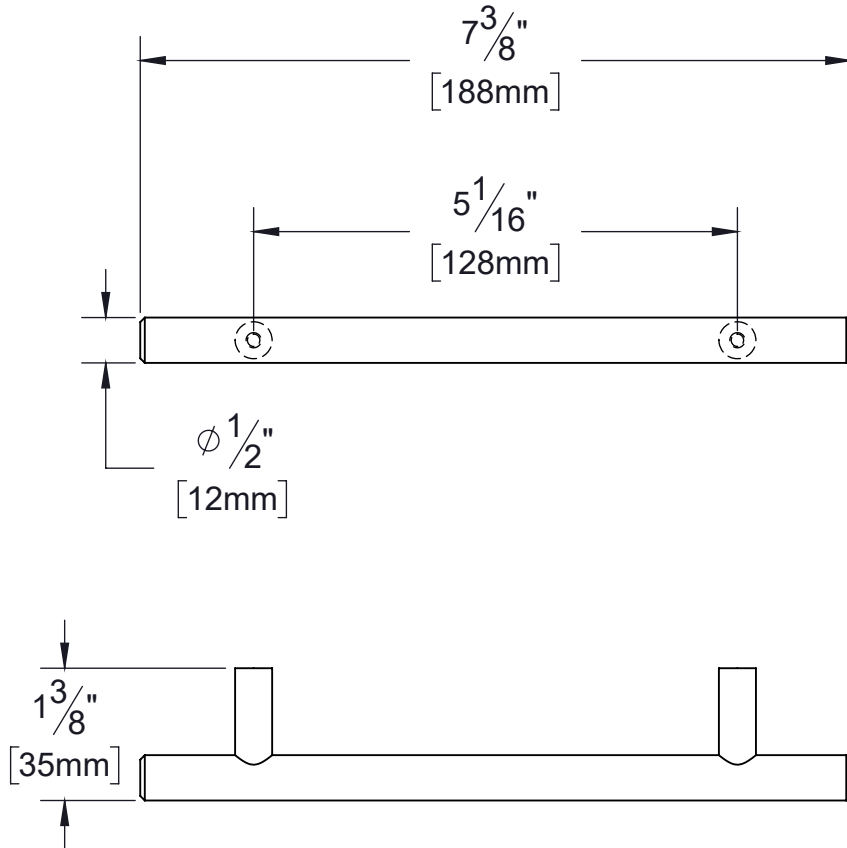

# PRODUCT DATA SHEET

**Product Description:** Decorative bar pull perfect for kitchen or bath cabinets. 5 1/16" center to center. Fabricated from solid steel with a US11P venetian bronze finish. Individually packaged with mounting screws. Individually packaged with 1" length and 1 3/8" length (M4x0.7) mounting screws.

**Overall Size:** 7 3/8" W X 1/2" H X 1 3/8" D

**Material:** Solid Steel

**Finish:** US11P Venetian Bronze

### Cross Reference

Manufacturer	Part Number

Description:

**Bar Pull, Zinc,  
5 1/16" Center To Center**

Part Number:

36287

Date

09/20