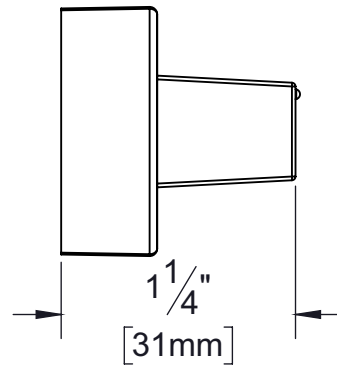

PRODUCT DATA SHEET

Product Description: Decorative knob perfect for kitchen or bath cabinets. 1 5/16" width x 1 1/4" projection. Fabricated from die cast zinc with a US26 bright chrome finish. Individually packaged with 1" length and 1 3/8" length (M4x0.7) mounting screws.

Overall Size: 1 5/16" W X 1 5/16" H X 1 1/4" D

Material: Zinc

Finish: US26 Bright Chrome

Cross Reference

Manufacturer	Part Number

Knob, Contemporary Square, Zinc, 1 5/16" Width X 1 1/4" Projection

Part Number:	Date	Rev.
36274	10/17	00
Sheet 1 of 1		