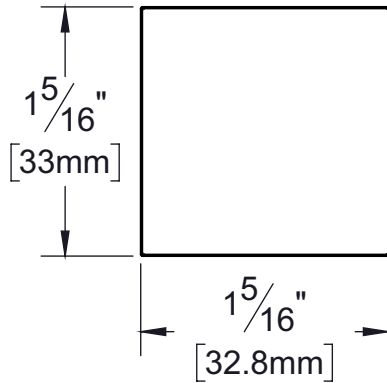

PRODUCT DATA SHEET

Product Description: Decorative knob perfect for kitchen or bath cabinets. 1 5/16" width x 1 1/4" projection. Fabricated from die cast zinc with a US26 bright chrome finish. Individually packaged with 1" length and 1 3/8" length (M4x0.7) mounting screws.

Overall Size: 1 5/16" W X 1 5/16" H X 1 1/4" D

Material: Zinc

Finish: US26 Bright Chrome

Cross Reference

Manufacturer	Part Number

Knob, Contemporary Square, Zinc, 1 5/16" Width X 1 1/4" Projection

Part Number:	Date	Rev.
36274	10/17	00
Sheet 1 of 1		