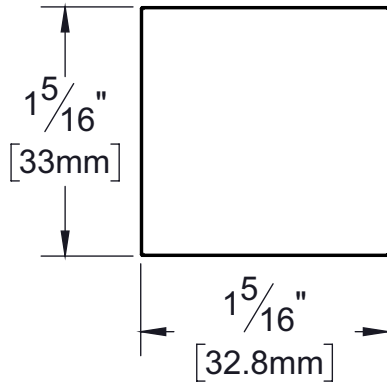

PRODUCT DATA SHEET

Product Description: Decorative knob perfect for kitchen or bath cabinets. 1 5/16" width x 1 1/4" projection. Fabricated from die cast zinc with a US15 satin nickel finish. Individually packaged with 1" length and 1 3/8" length (M4x0.7) mounting screws.

Overall Size: 1 5/16" W X 1 5/16" H X 1 1/4" D

Material: Zinc

Finish: US15 Satin Nickel

Cross Reference

Manufacturer	Part Number

Knob, Contemporary Square, Zinc, 1 5/16" Width X 1 1/4" Projection

Part Number: 36273	Date 10/17	Rev. 00
	Sheet 1 of 1	