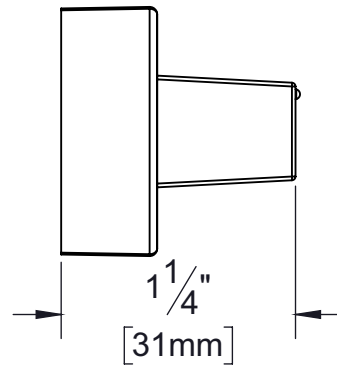

PRODUCT DATA SHEET

Product Description: Decorative knob perfect for kitchen or bath cabinets. 1 5/16" width x 1 1/4" projection. Fabricated from die cast zinc with a US15 satin nickel finish. Individually packaged with 1" length and 1 3/8" length (M4x0.7) mounting screws.

Overall Size: 1 5/16" W X 1 5/16" H X 1 1/4" D

Material: Zinc

Finish: US15 Satin Nickel

Cross Reference

Manufacturer	Part Number

Knob, Contemporary Square, Zinc, 1 5/16" Width X 1 1/4" Projection

Part Number: 36273	Date 10/17	Rev. 00
	Sheet 1 of 1	