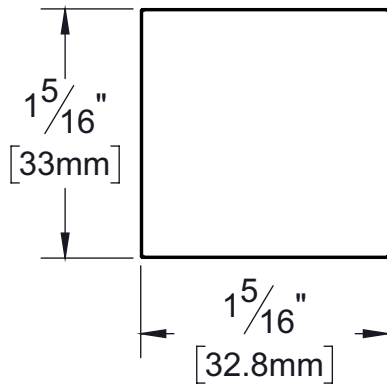

PRODUCT DATA SHEET

Product Description: Decorative knob perfect for kitchen or bath cabinets. 1 5/16" width x 1 1/4" projection. Fabricated from die cast zinc with a US11P venetian bronze finish. Individually packaged with 1" length and 1 3/8" length (M4x0.7) mounting screws.

Overall Size: 1 5/16" W X 1 5/16" H X 1 1/4" D

Material: Zinc

Finish: US11P Venetian Bronze

Cross Reference

Manufacturer	Part Number

Knob, Contemporary Square, Zinc, 1 5/16" Width X 1 1/4" Projection

Part Number:	Date	Rev.
36272	10/17	00
Sheet 1 of 1		