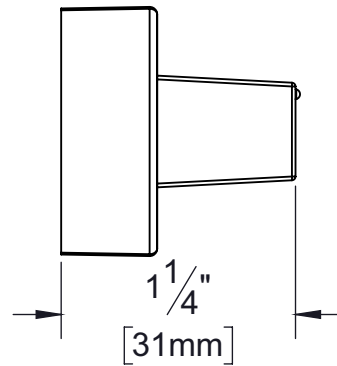

PRODUCT DATA SHEET

Product Description: Decorative knob perfect for kitchen or bath cabinets. 1 5/16" width x 1 1/4" projection. Fabricated from die cast zinc with a US11P venetian bronze finish. Individually packaged with 1" length and 1 3/8" length (M4x0.7) mounting screws.

Overall Size: 1 5/16" W X 1 5/16" H X 1 1/4" D

Material: Zinc

Finish: US11P Venetian Bronze

Cross Reference

Manufacturer	Part Number

Knob, Contemporary Square, Zinc, 1 5/16" Width X 1 1/4" Projection

Part Number:	Date	Rev.
36272	10/17	00
Sheet 1 of 1		