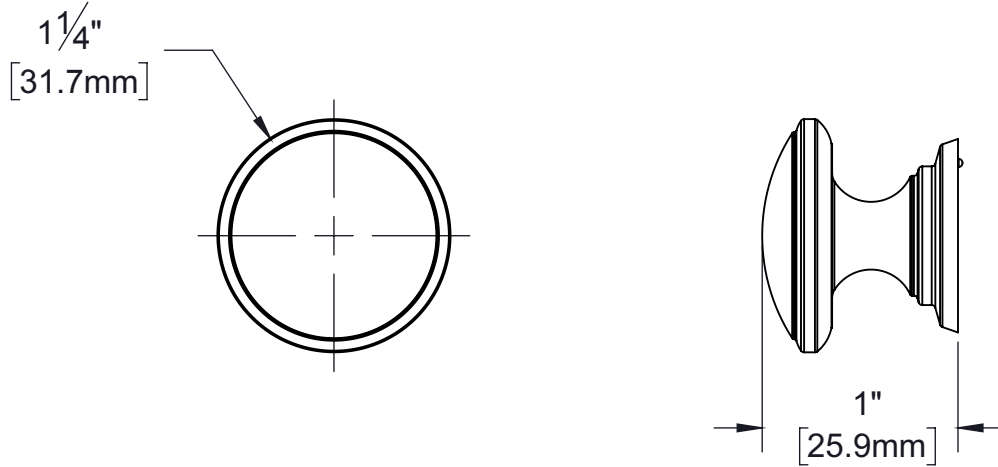

PRODUCT DATA SHEET

Product Description: Decorative knob perfect for kitchen or bath cabinets. 1 1/4" diameter x 1" projection. Fabricated from die cast zinc with a US26 bright chrome finish. Individually packaged with 1" length and 1 3/8" length (M4x0.7) mounting screws.

Overall Size: 1 1/4" W X 1 1/4" H X 1" D

Material: Zinc

Finish: US26 Bright Chrome

Cross Reference

Manufacturer	Part Number

Description: **Knob, Round, Zinc
1 1/4" Dia
X 1" Projection**

Part Number:
36268

Date 10/17	Rev. 00
----------------------	-------------------