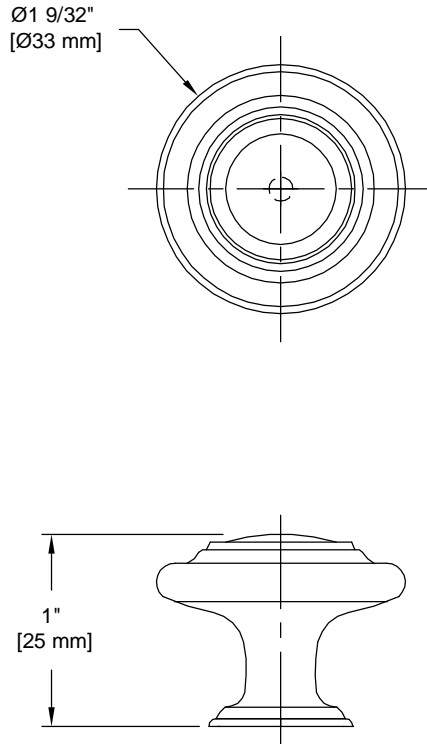

# PRODUCT DATA SHEET

**Product Description:** Decorative knob perfect for kitchen or bath cabinets. 1 9/32" diameter x 1" projection. Fabricated from die cast zinc with a US26 bright chrome finish. Individually packaged with 1" length and 1 3/8" length (M4x0.7) mounting screws.

**Overall Size:** 1 9/32" W X 1 9/32" H X 1" D

**Material:** Zinc

**Finish:** US26 Bright Chrome

### Cross Reference

Manufacturer	Part Number

Description:

**Knob, Bull Eye,  
Zinc, 1 9/32" Dia  
X 1" Projection**

Part Number:

**36258**

Date

06/16