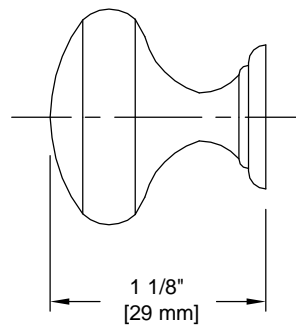

PRODUCT DATA SHEET

Product Description: Decorative knob perfect for kitchen or bath cabinets. 1 1/8" diameter x 1 1/8" projection. Fabricated from die cast zinc with a US26 bright chrome finish. Individually packaged with 1" length and 1 3/8" length (M4x0.7) mounting screws.

Ø1 1/8"
[Ø29 mm]

Overall Size: 1 1/8" W X 1 1/8" H X 1 1/8" D

Material: Zinc

Finish: US26 Bright Chrome

Cross Reference

Manufacturer	Part Number

Description: **Knob, Mushroom,
Zinc 1 1/8" Dia
X 1 1/8" Projection**