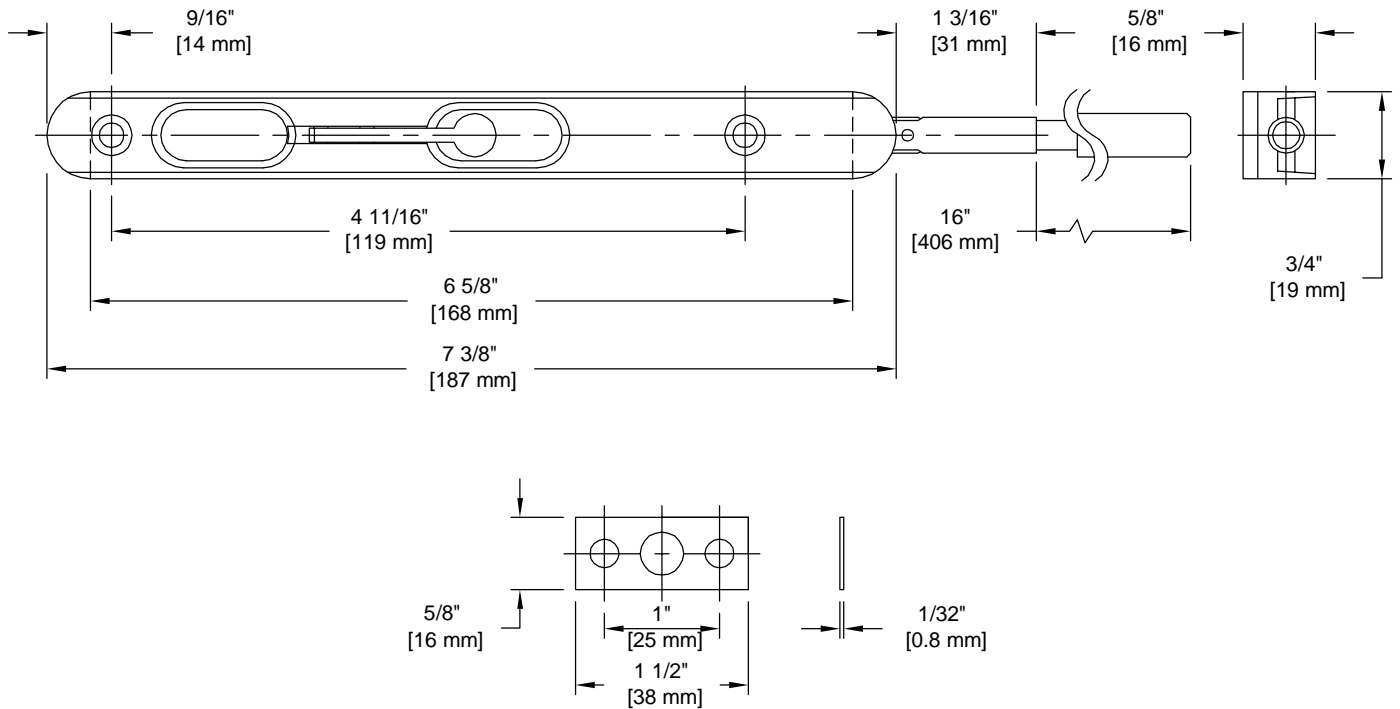

PRODUCT DATA SHEET

Product Description: Flush bolt, extension, radius top, lever, 7". Fabricated from zinc with a US26 bright chrome finish. Mounting hardware: Two 1 1/2" and two 3/4" length screws included.

Overall Size: 3/4" W X 7 3/8" H X 5/8" D

Material: Zinc

Finish: US26 Bright Chrome

Cross Reference

Manufacturer	Part Number

Description:

Flush Bolt, Extension, Radius Top, Lever, 7"

Part Number: